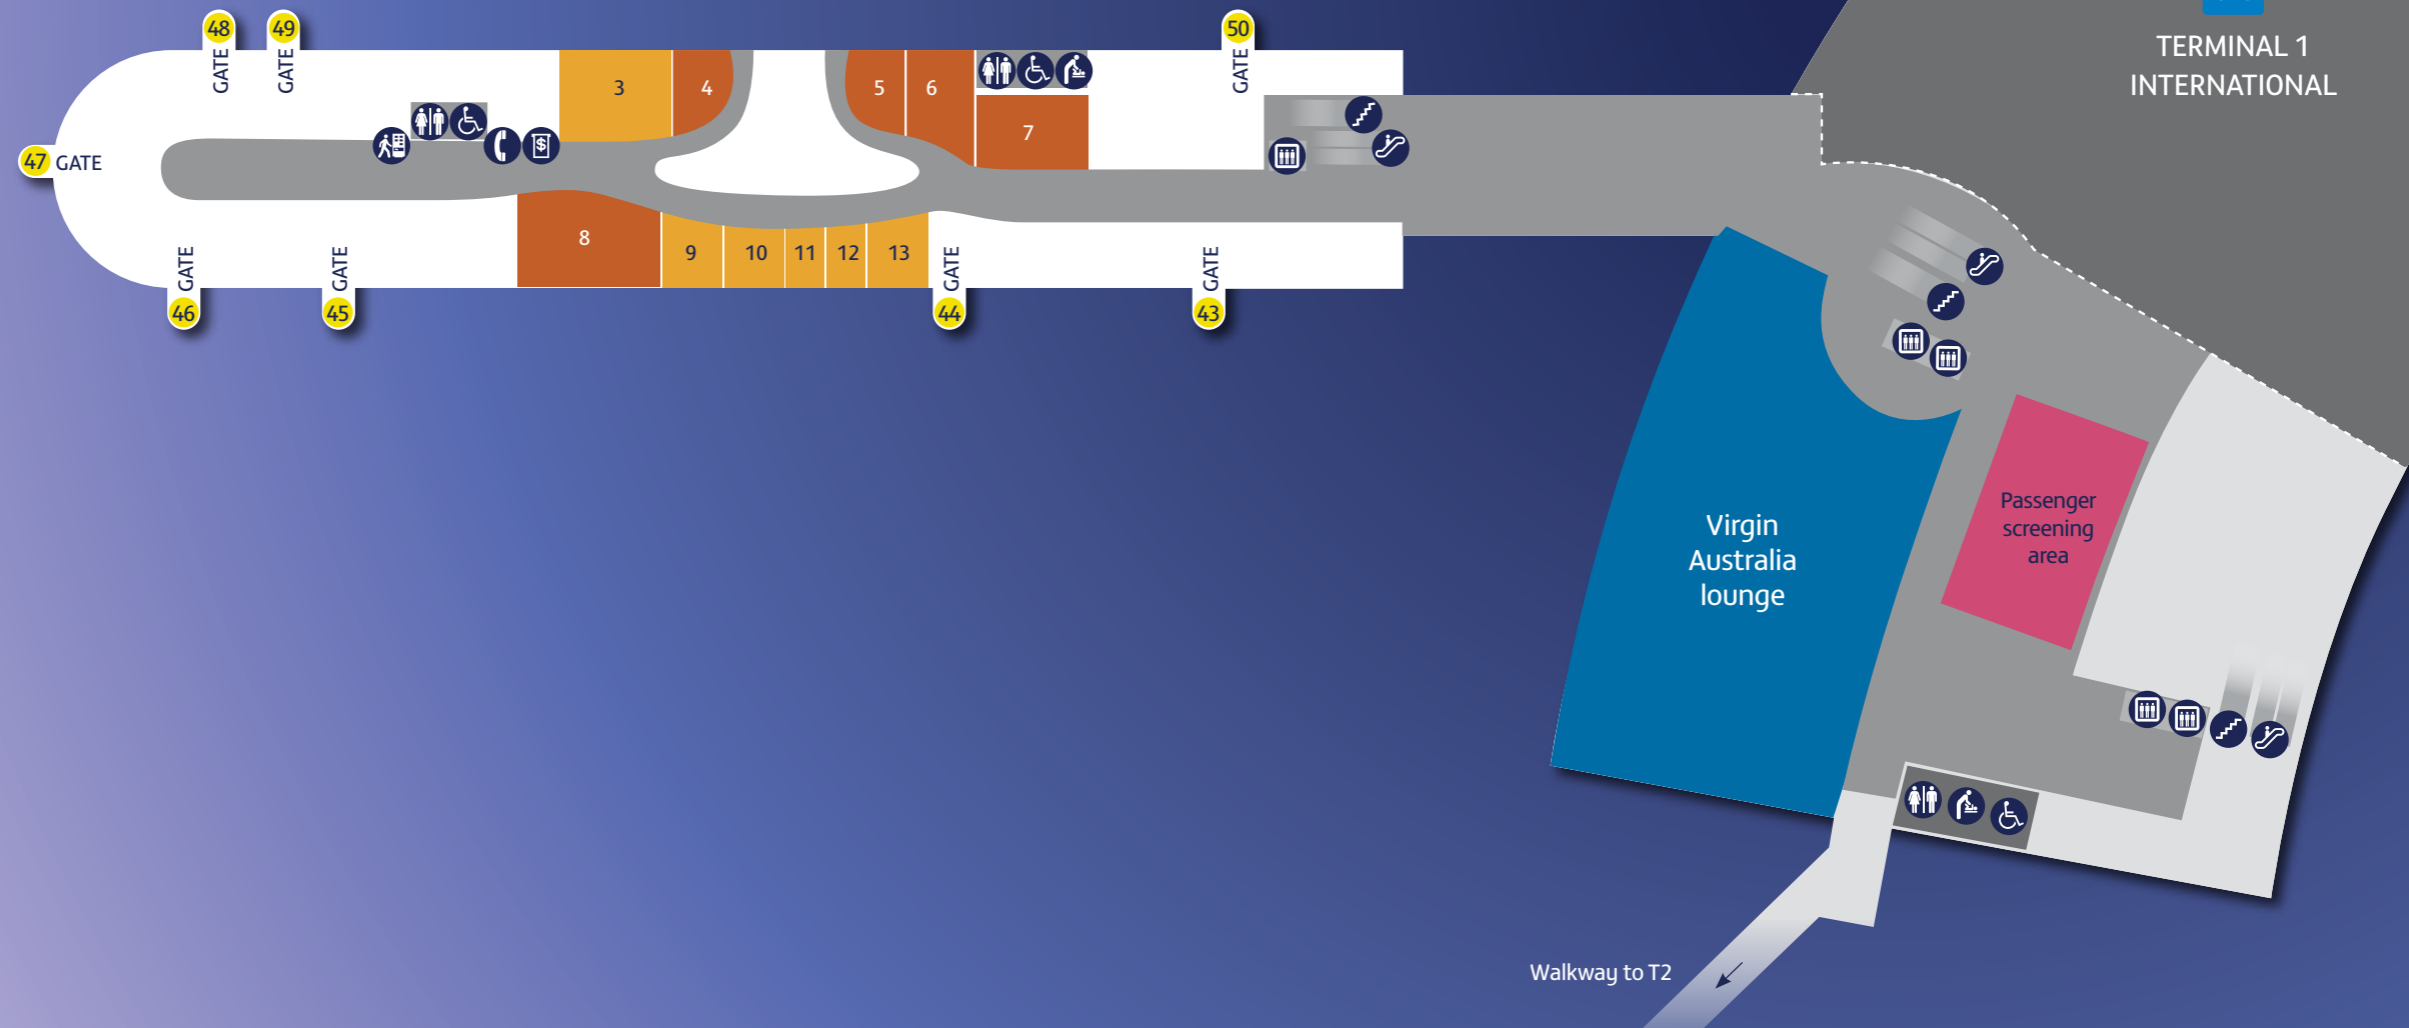

Level One

T1 Terminal 1 Domestic

-  Toilet
-  Accessible toilet
-  Parenting room
-  Telephone
-  Elevator
-  Escalator
-  Stairs
-  ATM
-  Vending machine

 **PERTH AIRPORT APP**
Get it on iTunes & Google Play.

FOOD & BEVERAGE	
Nooodles.....	4
Salsa's Fresh Mex Grill.....	5
Hungry Jack's.....	6
Toby's Estate.....	7
Long Neck Public House.....	8

- AIRLINE LOUNGE
- PASSENGER SCREENING AREA