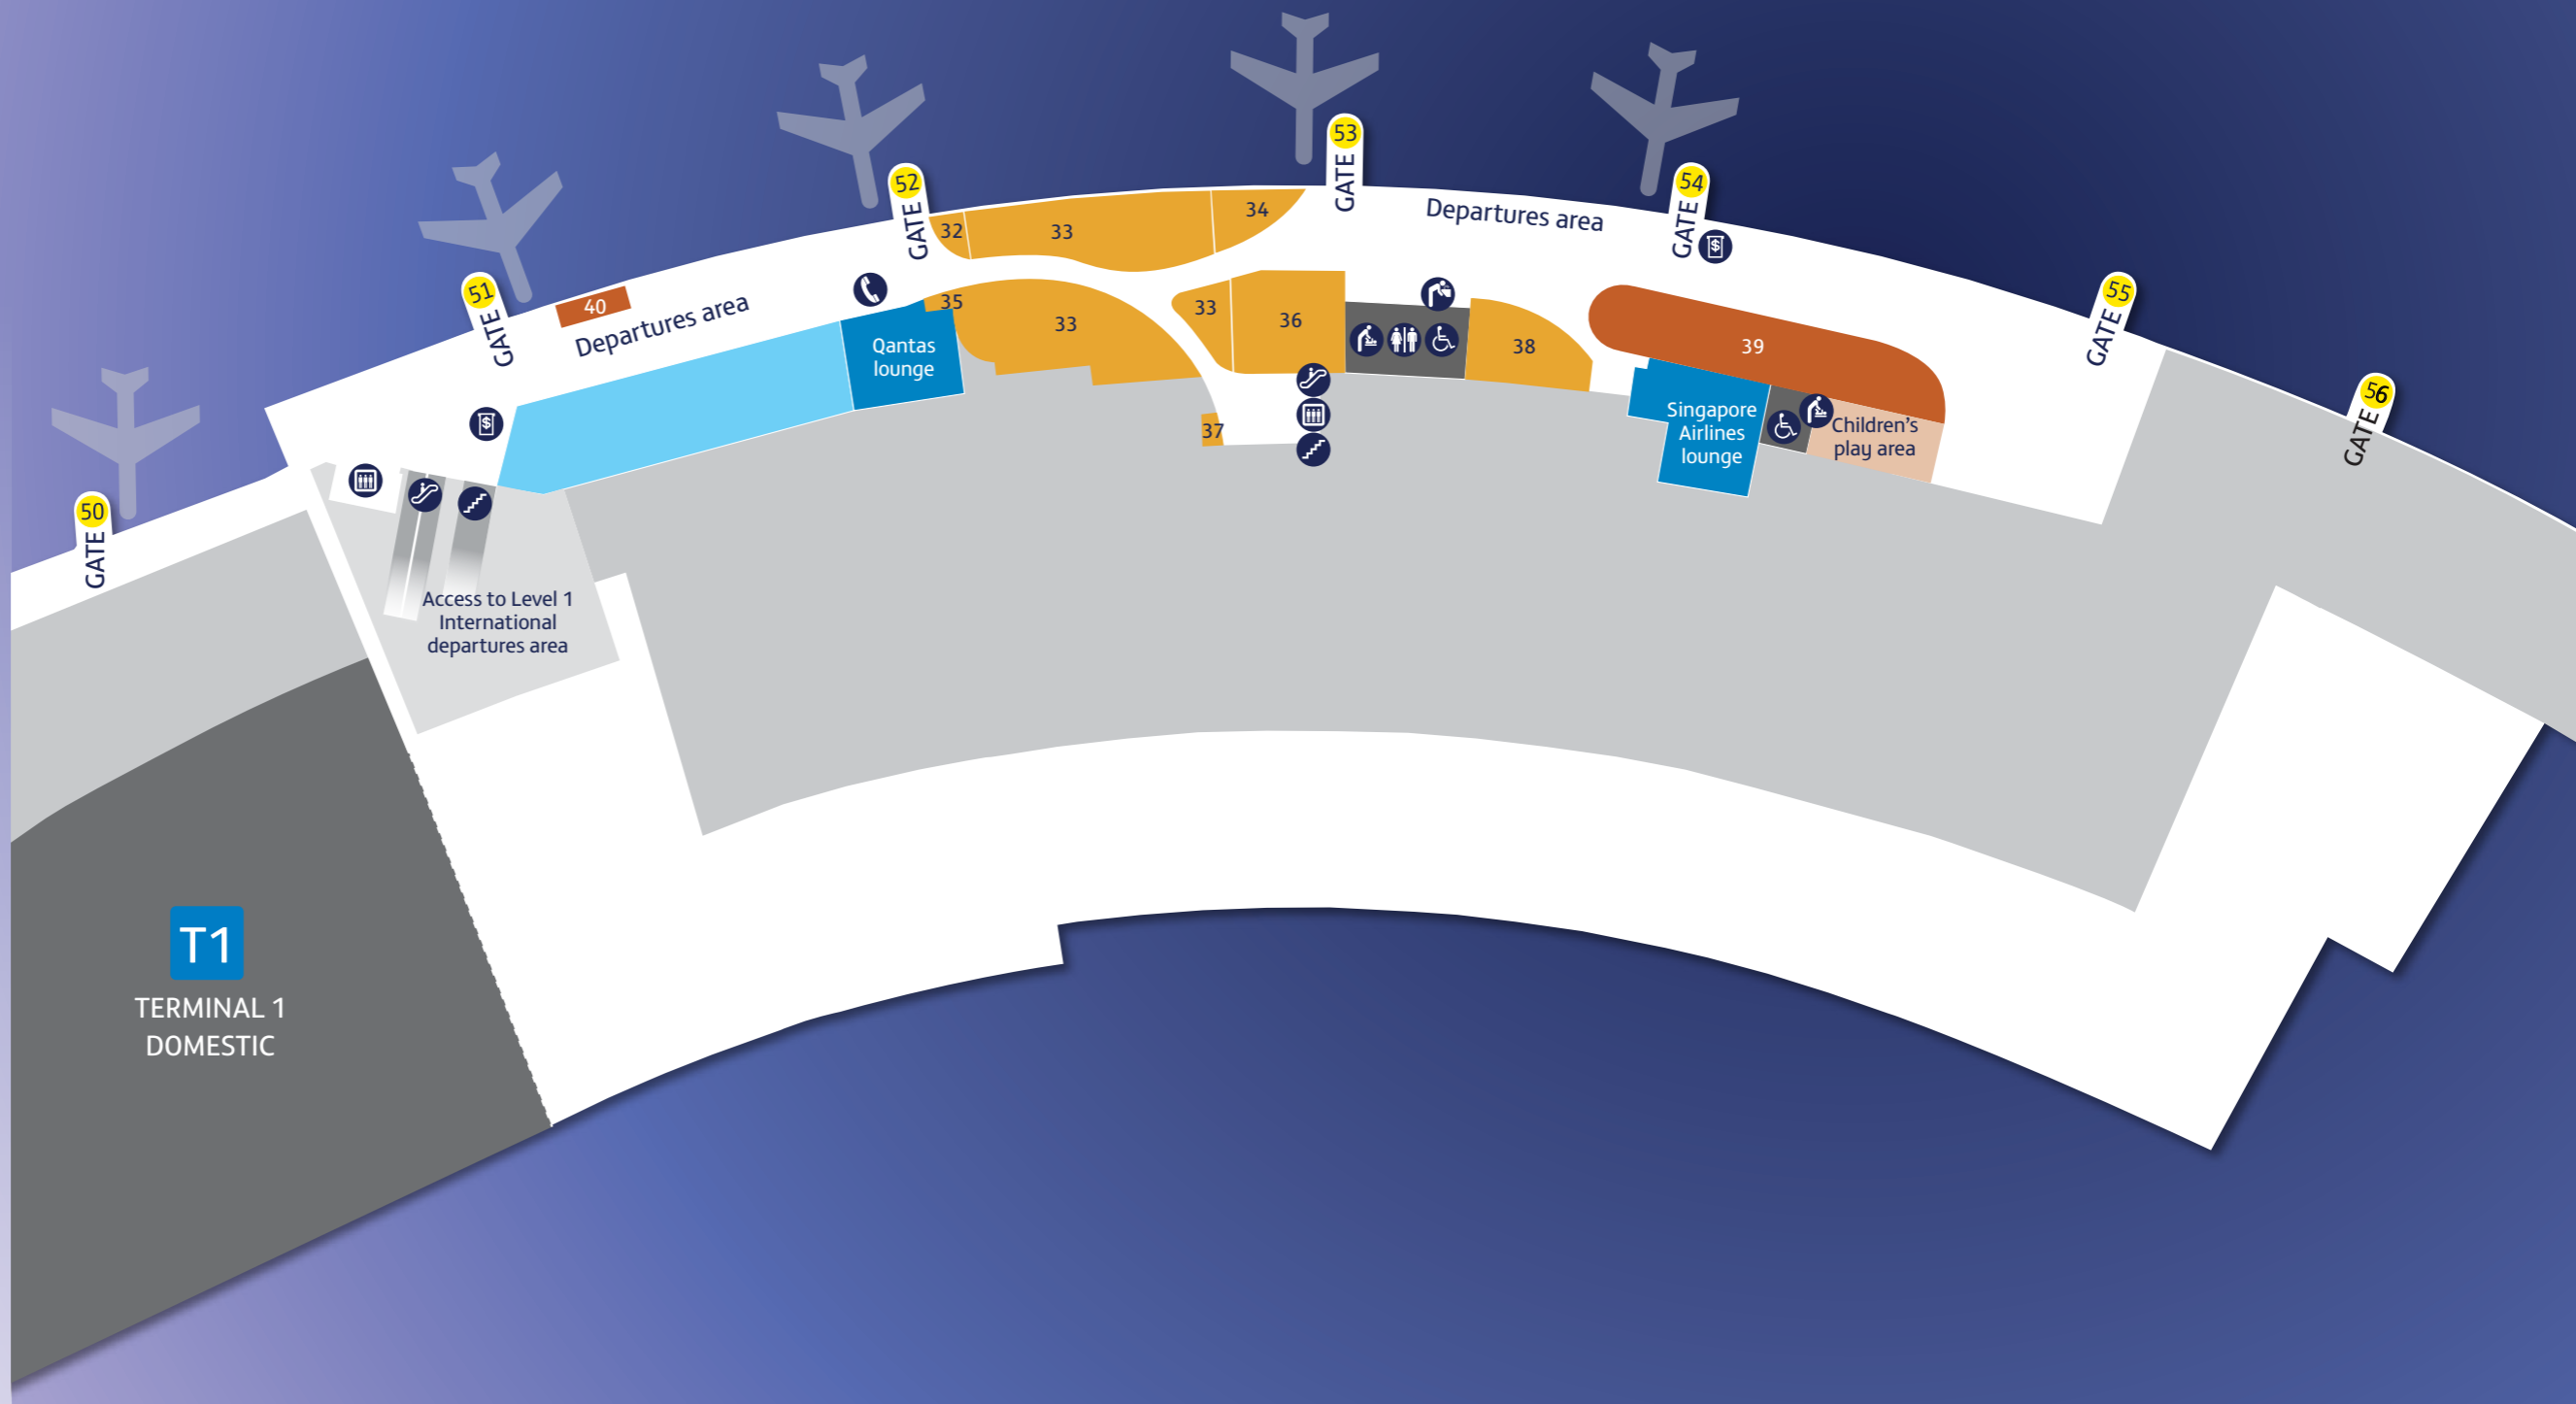

Level Two

T1 Terminal 1 International

-  Toilet
-  Accessible toilet
-  Parenting room
-  Telephone
-  Elevator
-  Escalator
-  Stairs
-  ATM
-  Drink fountain

 **PERTH AIRPORT APP**
Get it on iTunes & Google Play.

FOOD & BEVERAGE	
Haymarket.....	39
Loco POCO (temporary store).....	40

	AIRLINE LOUNGES
	CHILDREN'S PLAY AREA
	UNDER REFURBISHMENT