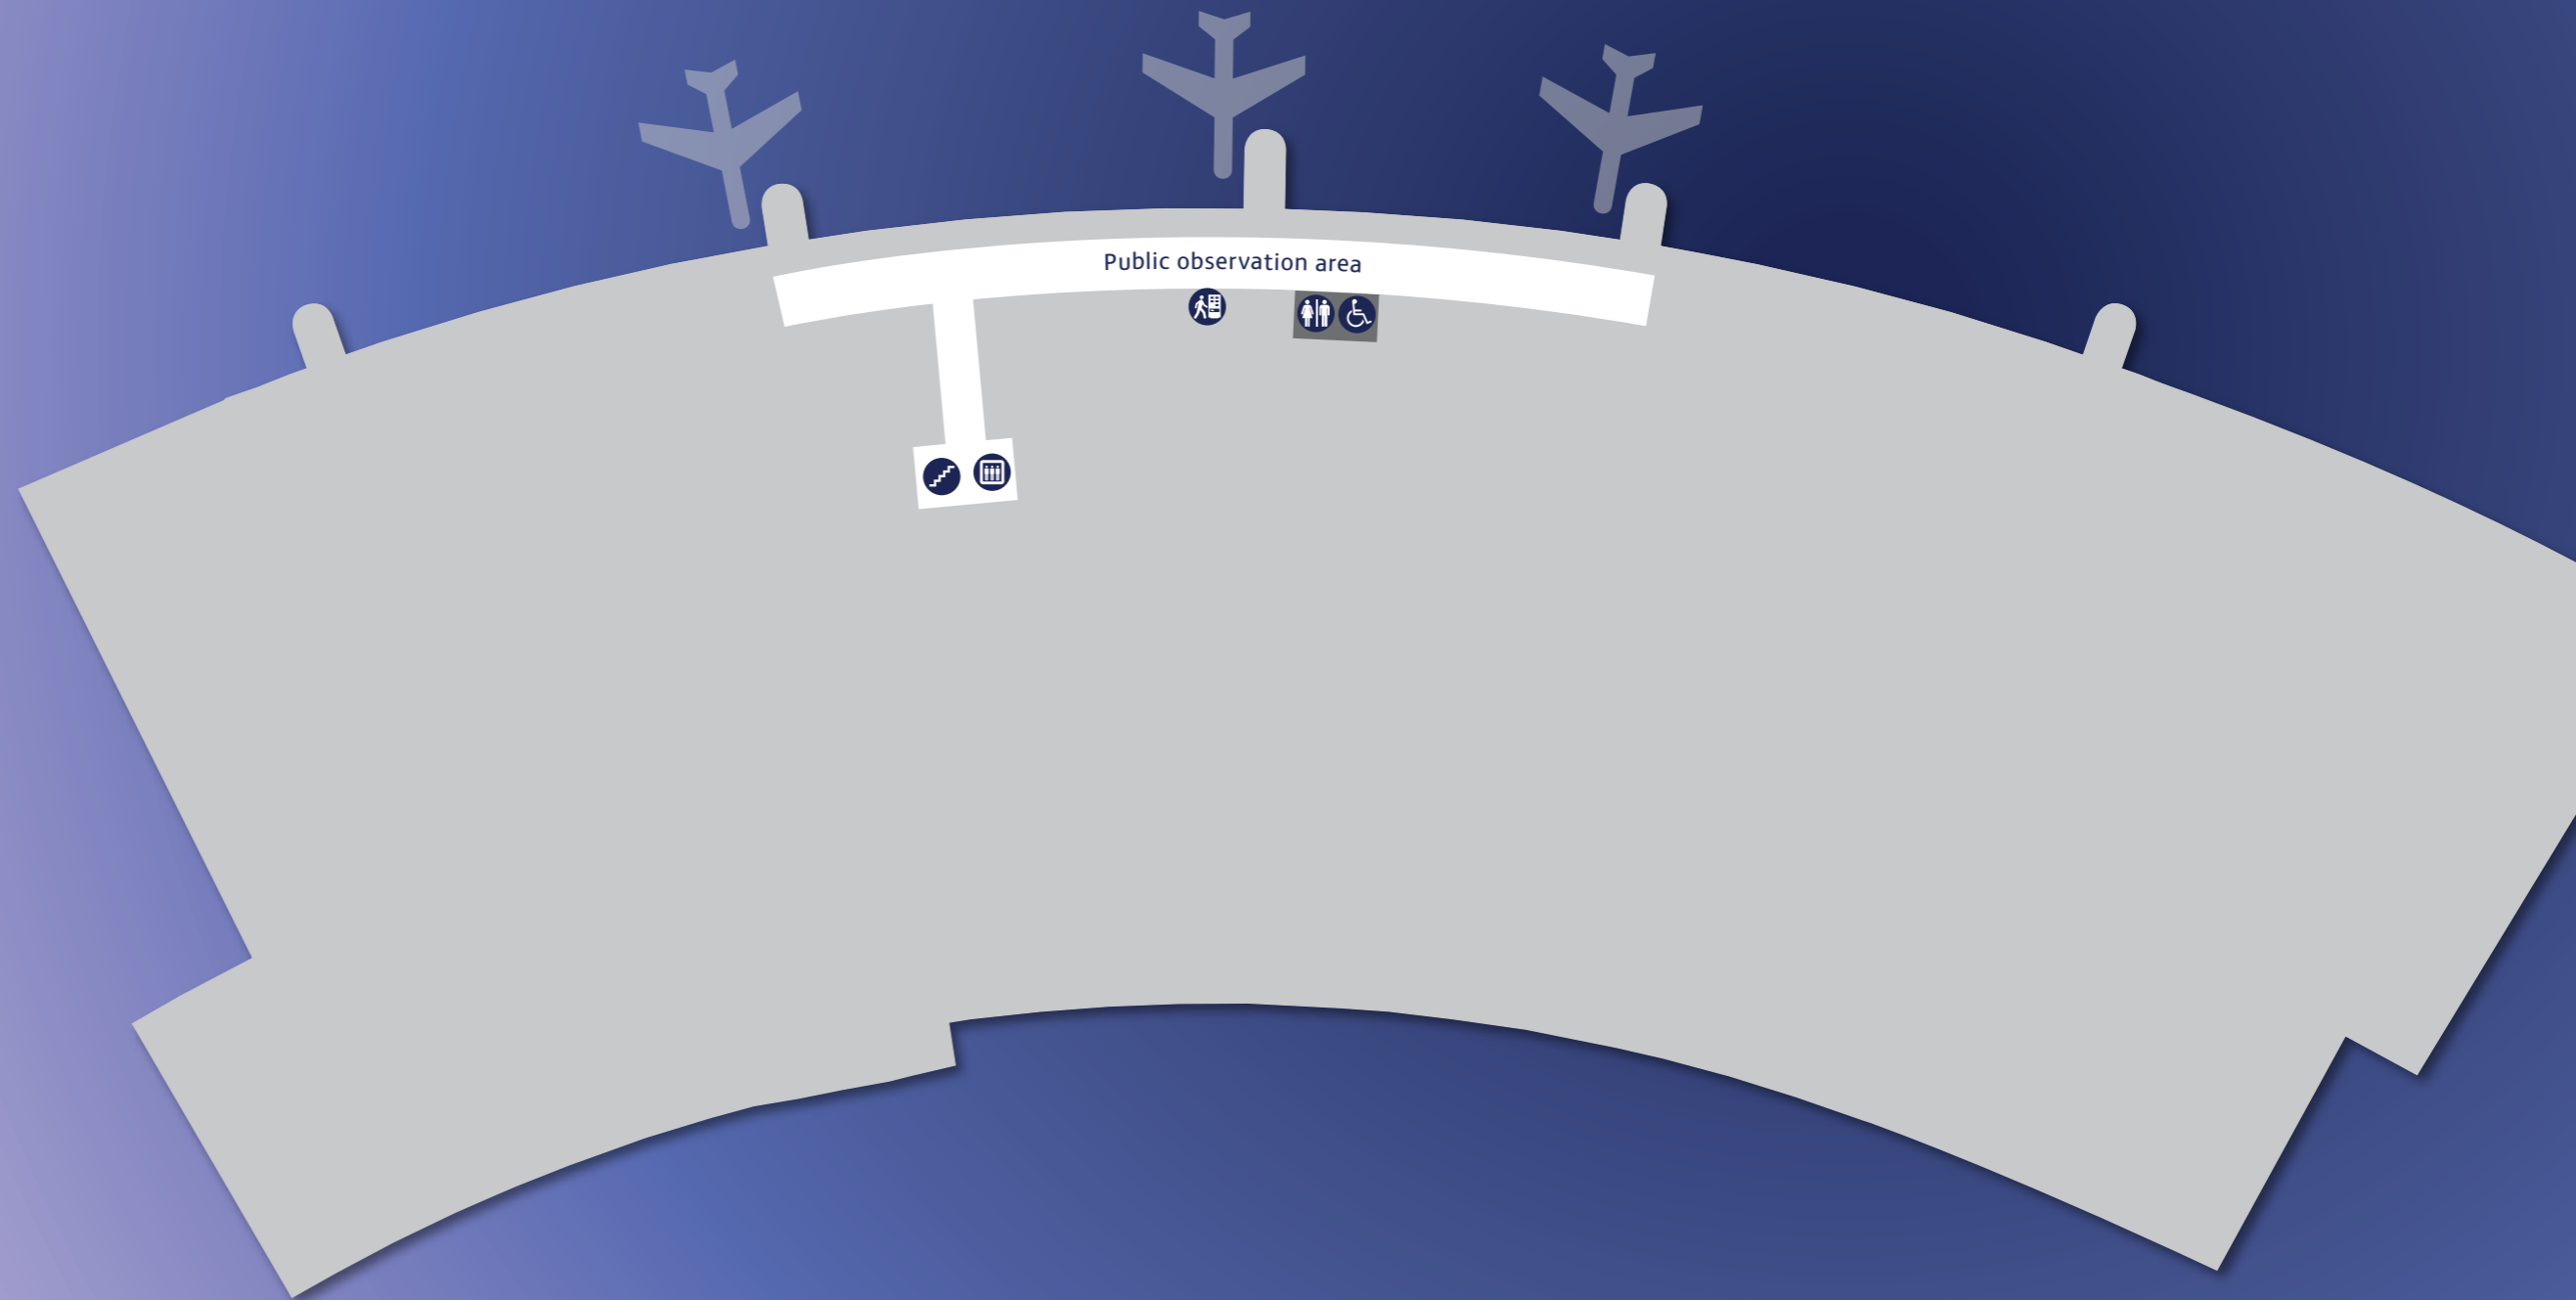

Level Three

T1 Terminal 1 International

-  Toilet
-  Accessible toilet
-  Stairs
-  Elevator
-  Vending machine

 **PERTH AIRPORT APP**
Get it on iTunes & Google Play.

 **FREE WiFi**
Super-fast & unlimited at Perth Airport.