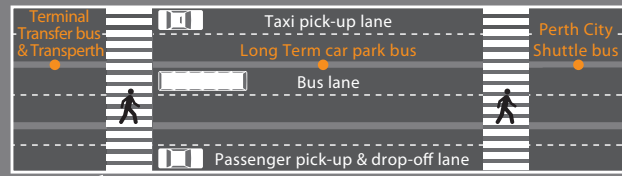

Domestic Terminals General Aviation

CONNECT

Long Term car park bus service departs approx. every 10 minutes from the bus lane to Long Term car parks A, B, & E

CONNECT

Connect bus route & bus stops

P Park & Wait

P Parking entry

T2 Terminal 2

T3 Terminal 3

♿ Accessible car bays available in all car parks

FASTtrack
BUSINESS PARKING

SHORTterm
PARKING

LONGterm
PARKING

REGIONAL
TERMINALS PARKING