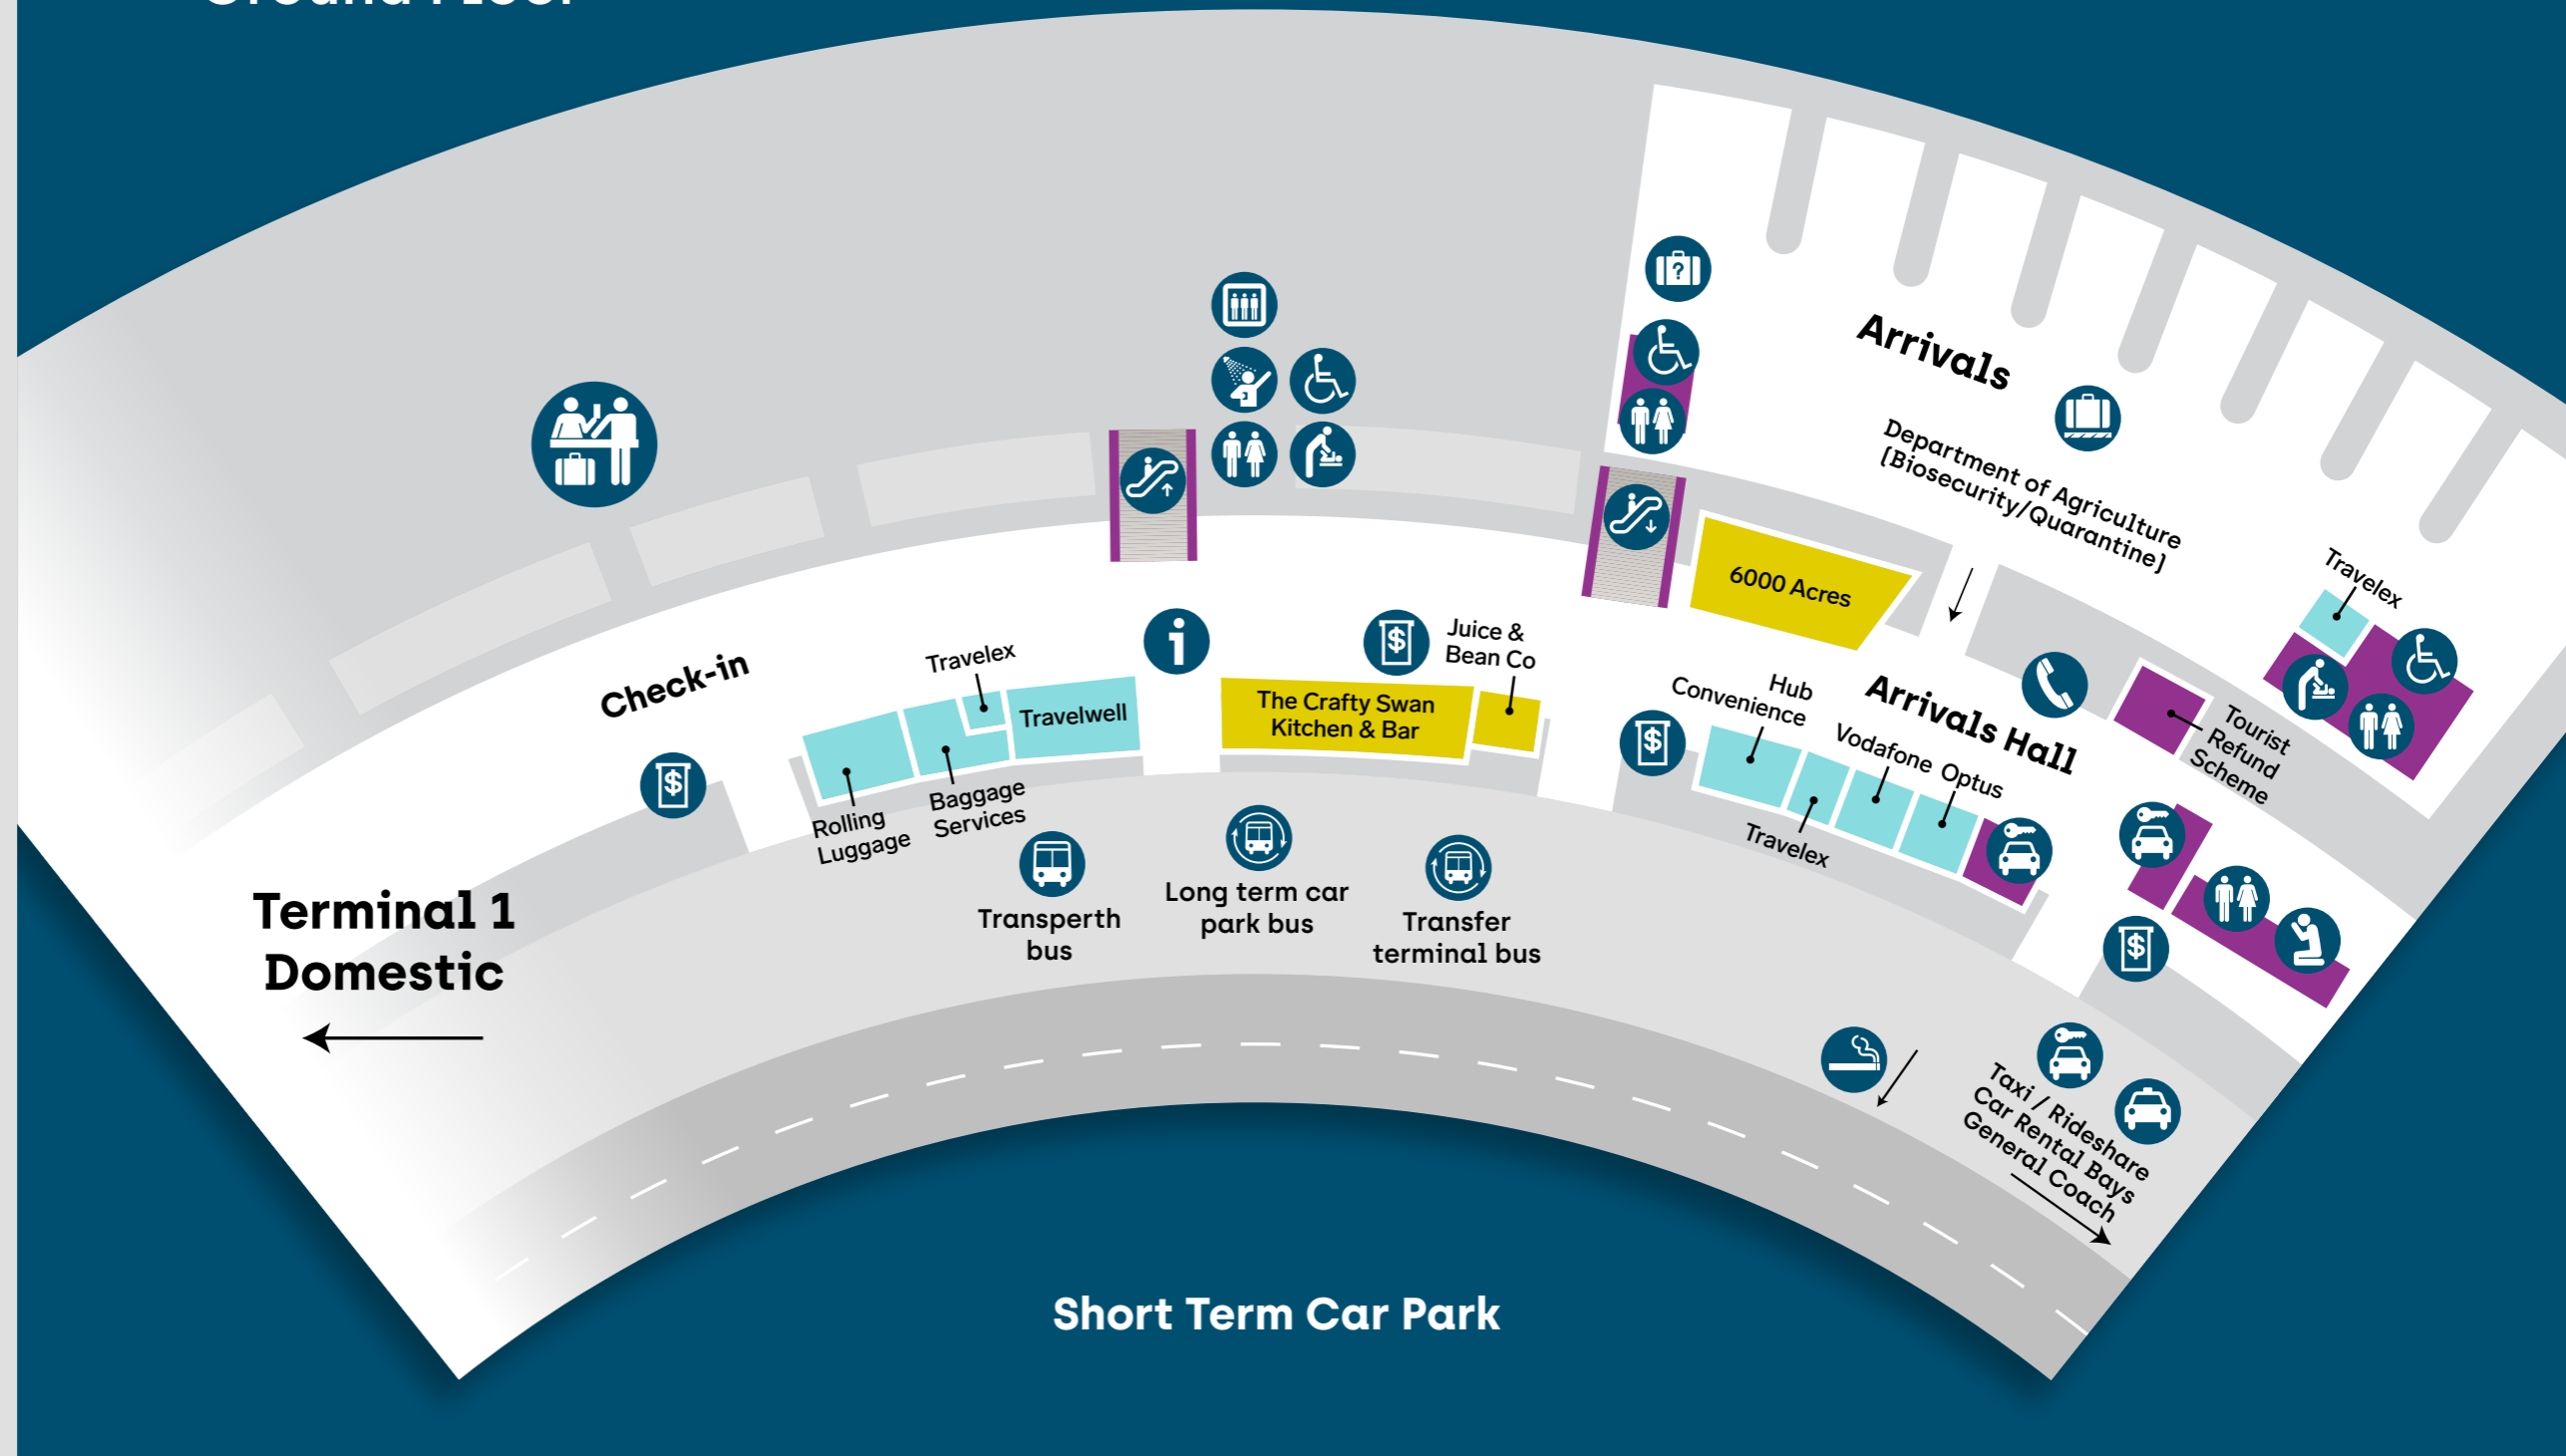

T1 International Ground Floor

-  Toilet
-  Accessible toilet
-  Parenting room
-  Multi faith prayer room
-  Shower
-  Elevator
-  ATM
-  Escalator
-  Public phone
-  Check-in
-  Smoking
-  Taxi
-  Car hire
-  Baggage enquiries
-  Baggage claim
-  Information point

Shopping

CURRENCY, SERVICES & TELECOMMUNICATIONS

Optus
Vodafone
Travelex

TRAVEL ACCESSORIES

Baggage Services
Rolling Luggage
Travelwell

Eating

6000 Acres
Juice & Bean Co
The Crafty Swan Kitchen & Bar

NEWS, BOOKS & CONVENIENCE

Hub Convenience
Travelwell