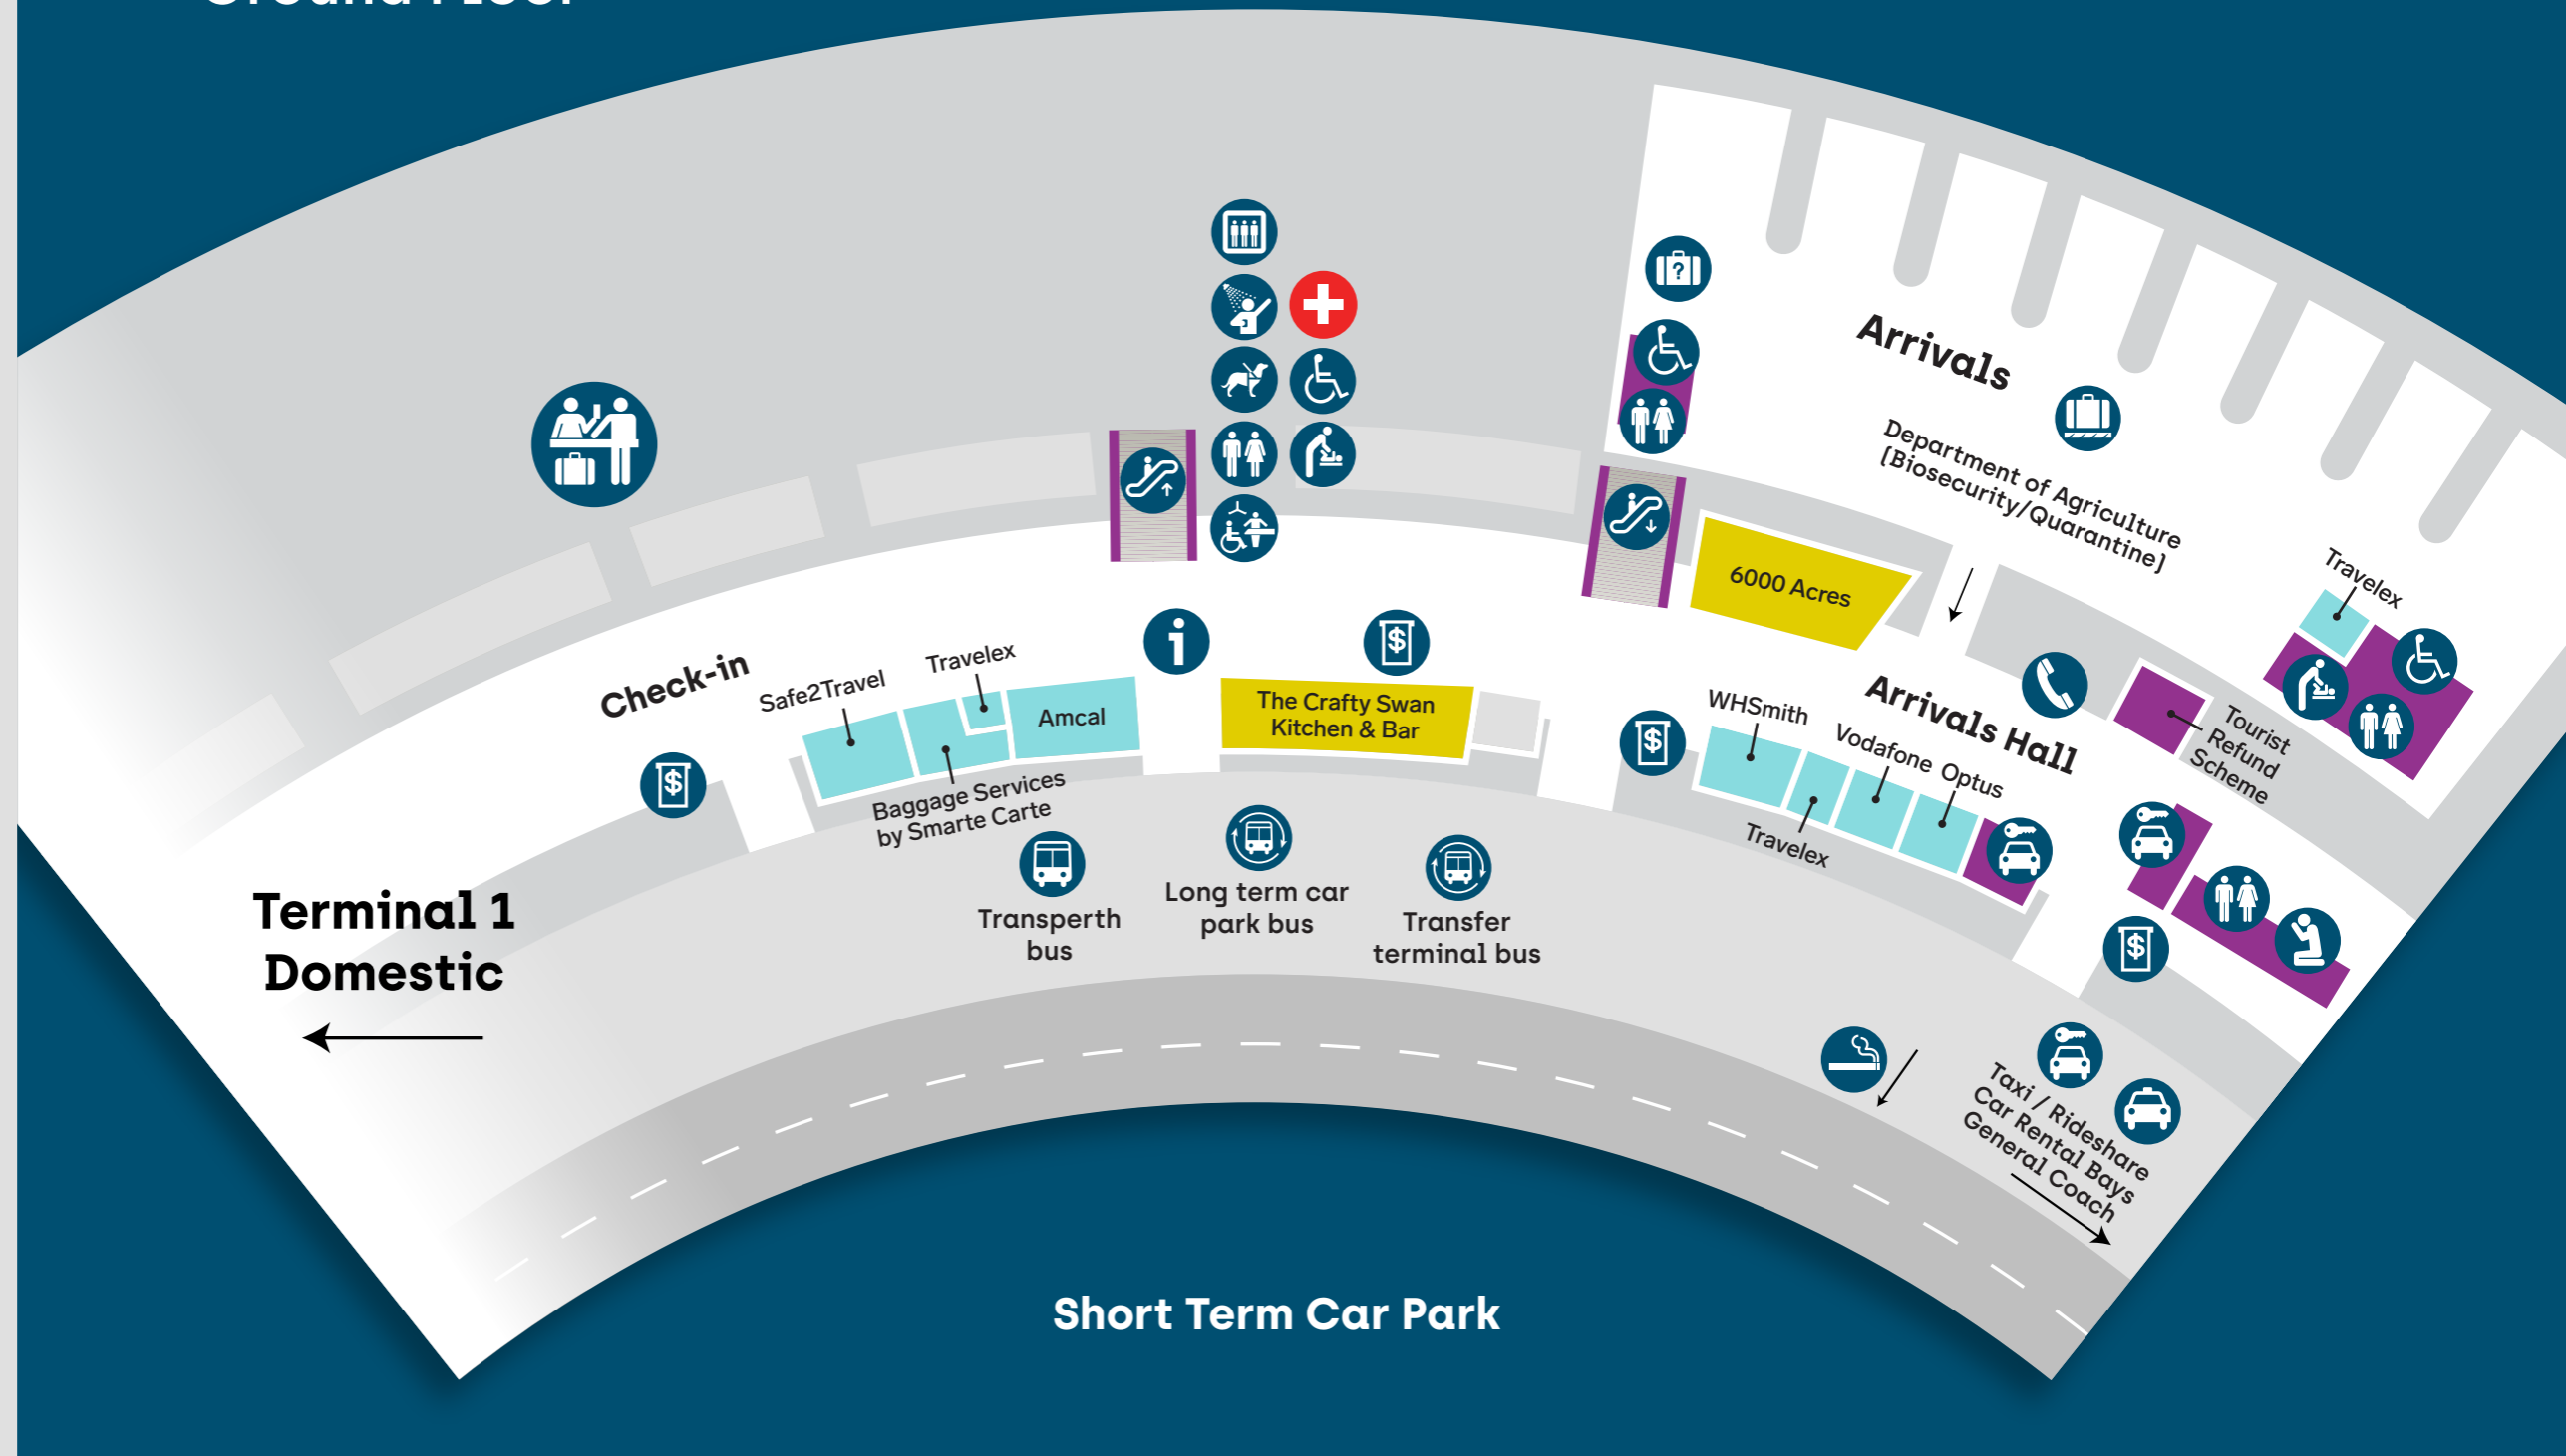

T1 International Ground Floor

-  Toilet
-  Changing places
-  Accessible toilet
-  Service animal relief area
-  Parenting room
-  Multi faith prayer room
-  Shower
-  Elevator
-  ATM
-  Escalator
-  Public phone
-  Check-in
-  Smoking
-  Taxi
-  Car hire
-  Baggage enquiries
-  Baggage claim
-  Information point
-  First aid

WHSmith

Eating

6000 Acres

The Crafty Swan Kitchen & Bar