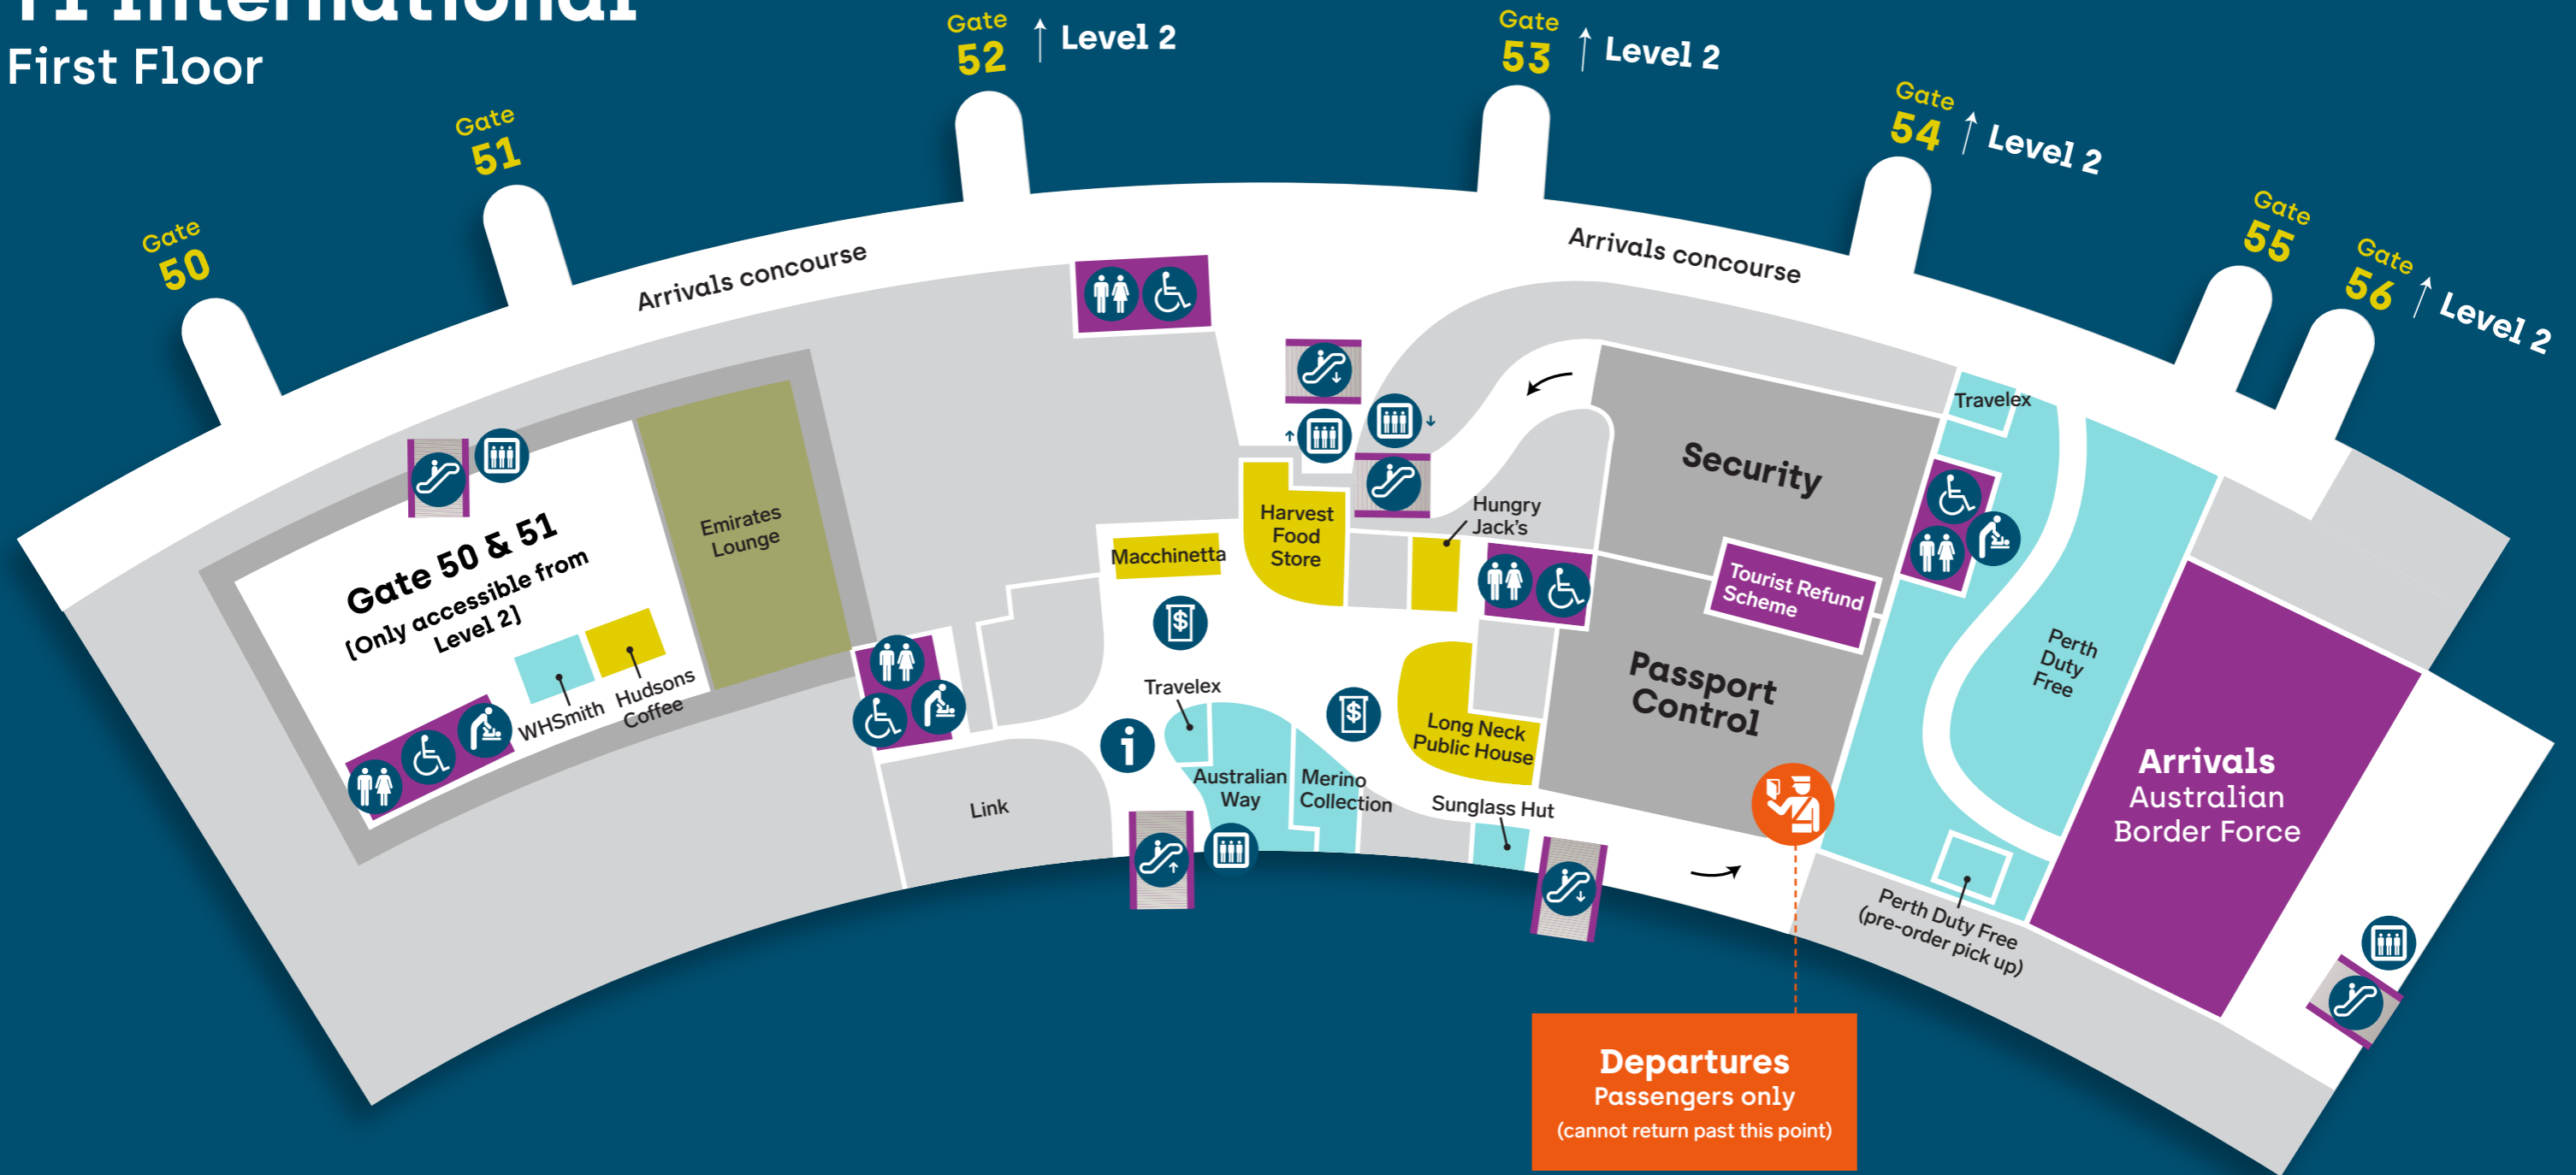

T1 International

First Floor

-  Toilet
-  Accessible toilet
-  Parenting room
-  Elevator

-  ATM
-  Escalator
-  Information point
-  Security checkpoint

-  **Shopping**
- CURRENCY, SERVICES & TELECOMMUNICATIONS
 - Travelex
- NEWS, BOOKS & CONVENIENCE
 - Link
 - WHSmith
- FASHION & GIFTS
 - Australian Way
 - Merino Collection
 - Sunglass Hut

-  **Eating**
- Harvest Food Store
- Hudsons Coffee
- Hungry Jack's
- Long Neck Public House
- Macchinetta