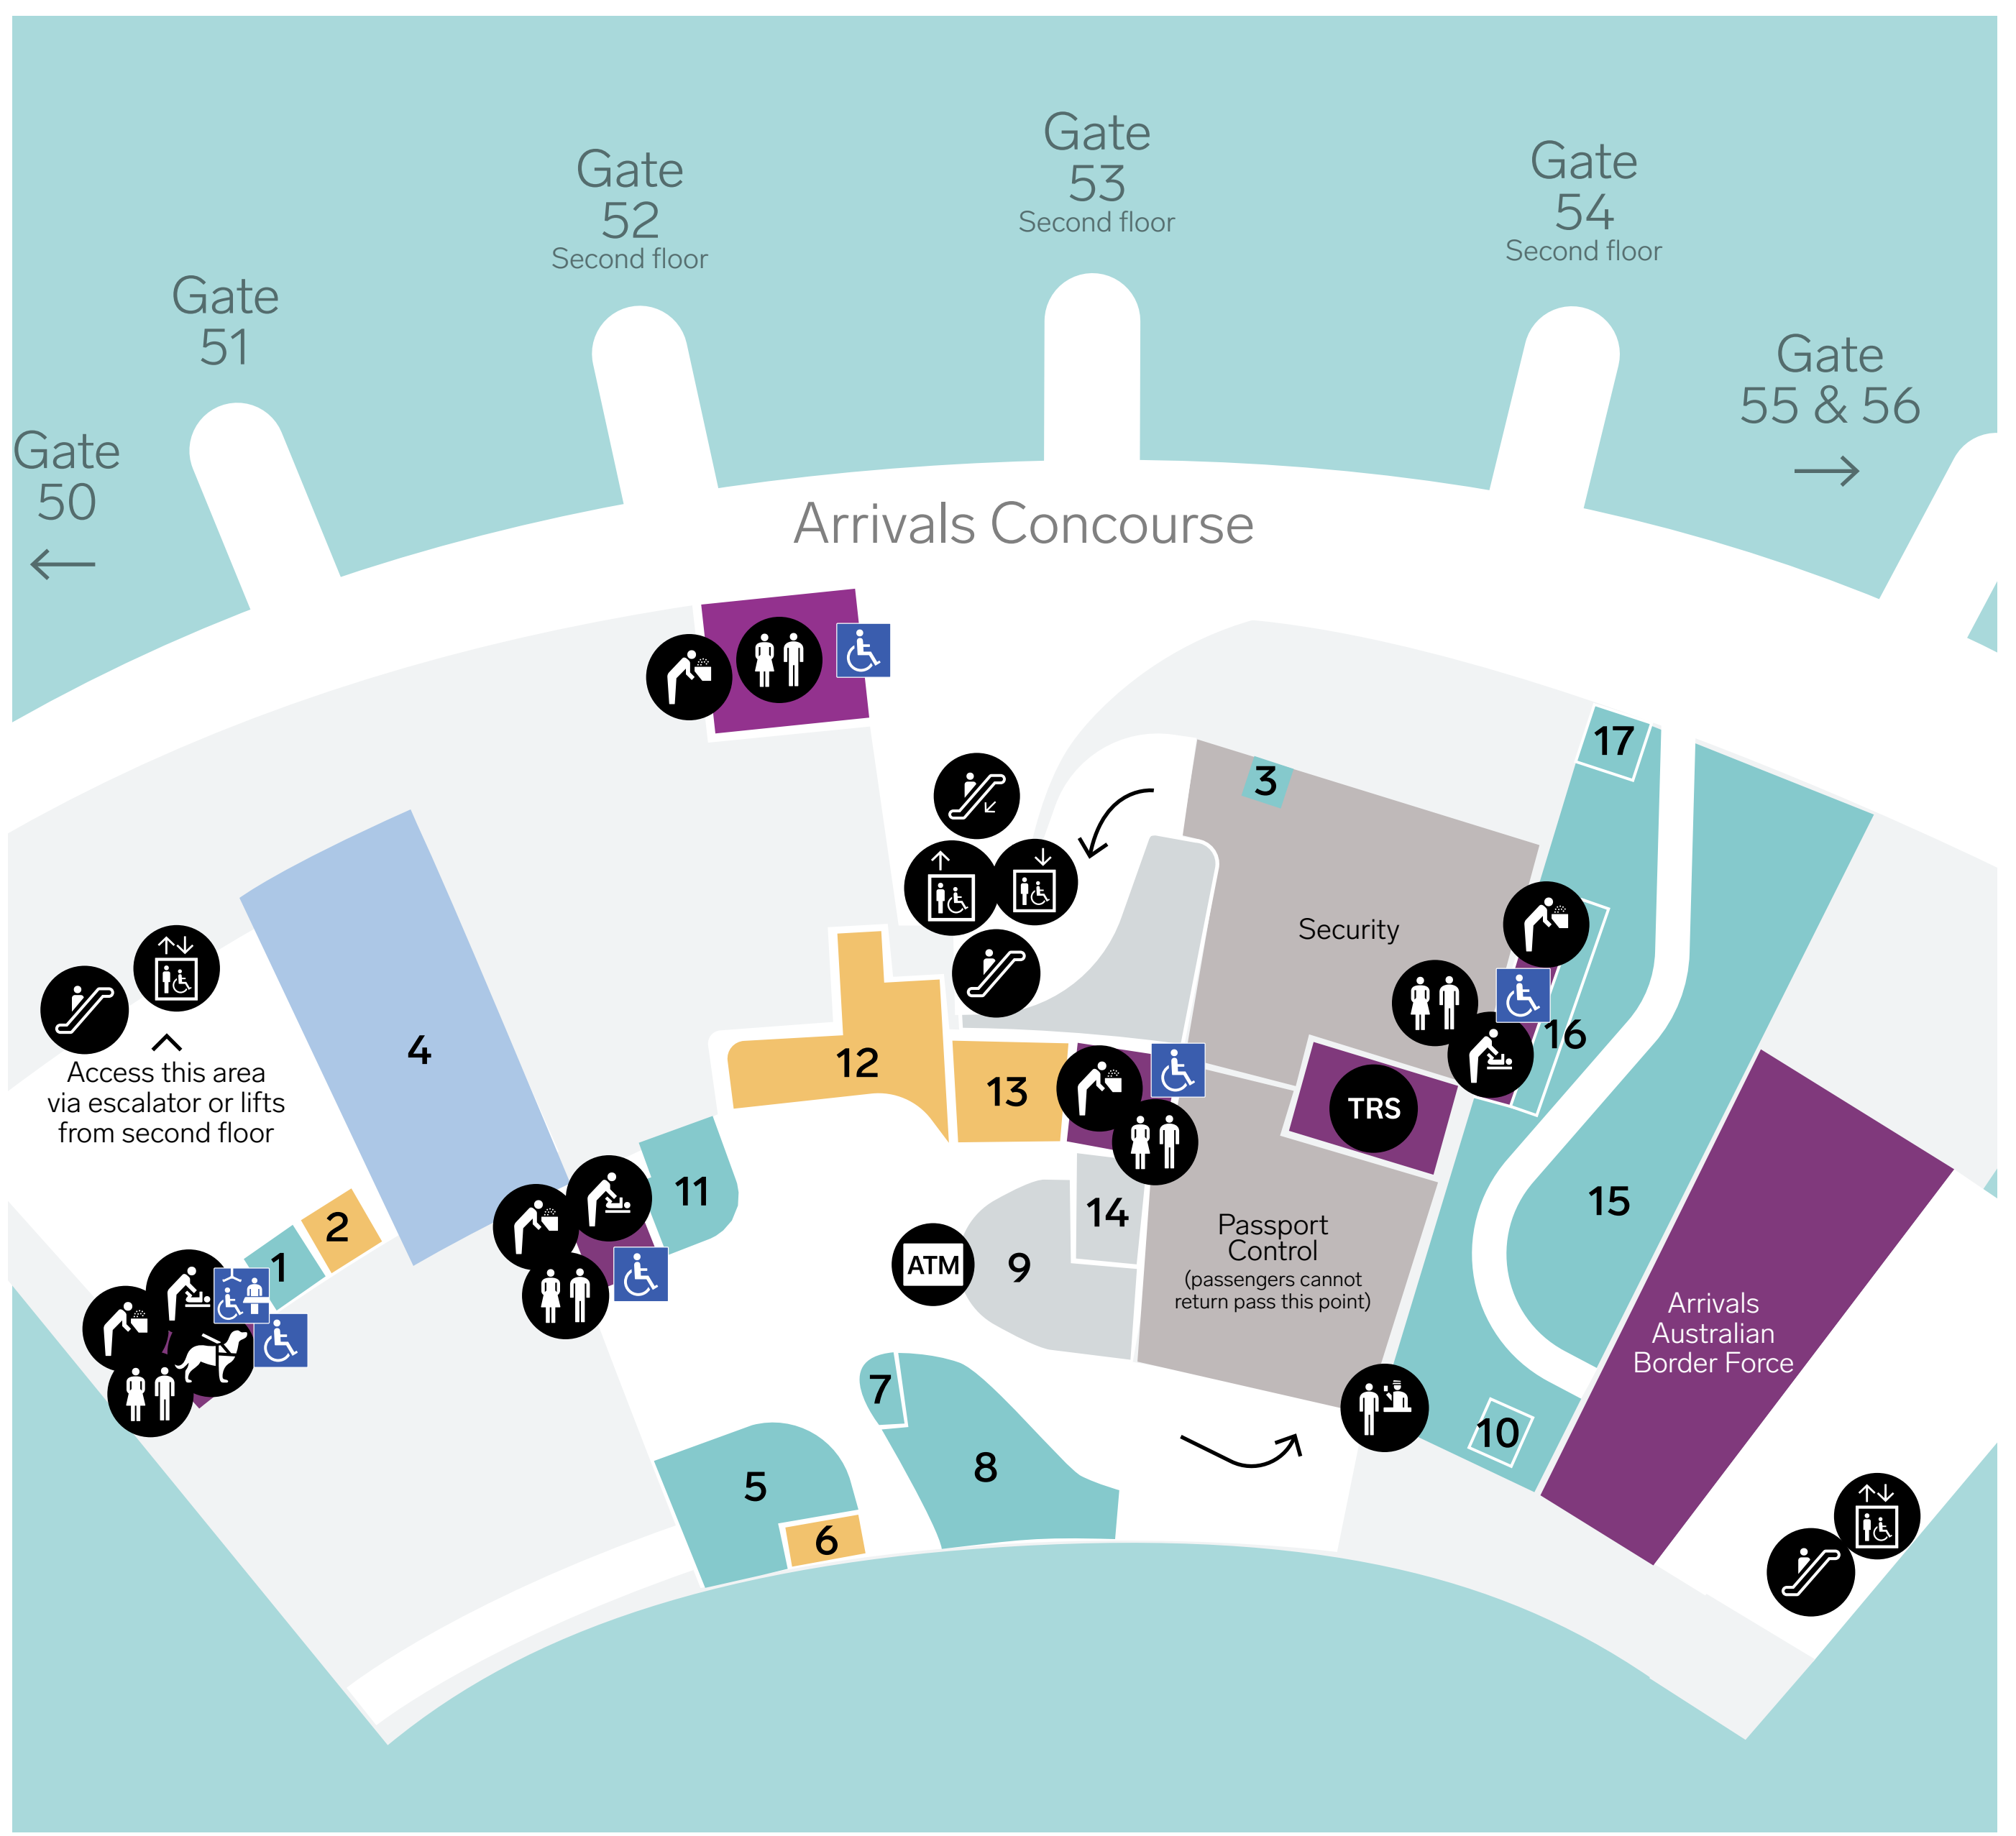

T1 International

First floor

Amenities, Facilities & Services

- | | |
|---|--|
| 1  WHSmith | 10  Perth Duty Free (pre order pick up) |
| 2  East x West | 11  WHSmith/Inmotion |
| 3  Travelex | 12  The.Social |
| 4  Emirates Lounge | 13  Hungry Jacks |
| 5  Sleeping Pods by Smarte Carte | 14 |
| 6  The Jerky Co | 15  Perth Duty Free |
| 7  Travelex | 16  JB Hi-Fi |
| 8  Discover Perth | 17  Travelex |
| 9 | |

- | | | |
|---|---|---|
|  Toilets |  Smoking/Vaping Area |  ATM |
|  Changing Places |  Taxi |  Escalators |
|  Accessible Toilets |  Car Rental |  Call Point |
|  Service Animal Relief Area |  Rideshare |  Check-in |
|  Baby Change |  Train |  Baggage Services |
|  Prayer Room |  Bus |  Baggage Claim |
|  Shower |  Shuttle |  Drinking Fountain |
|  Lifts |  Terminal Transfer |  First Aid |
|  Passport Control |  Tourist Refund Scheme | |