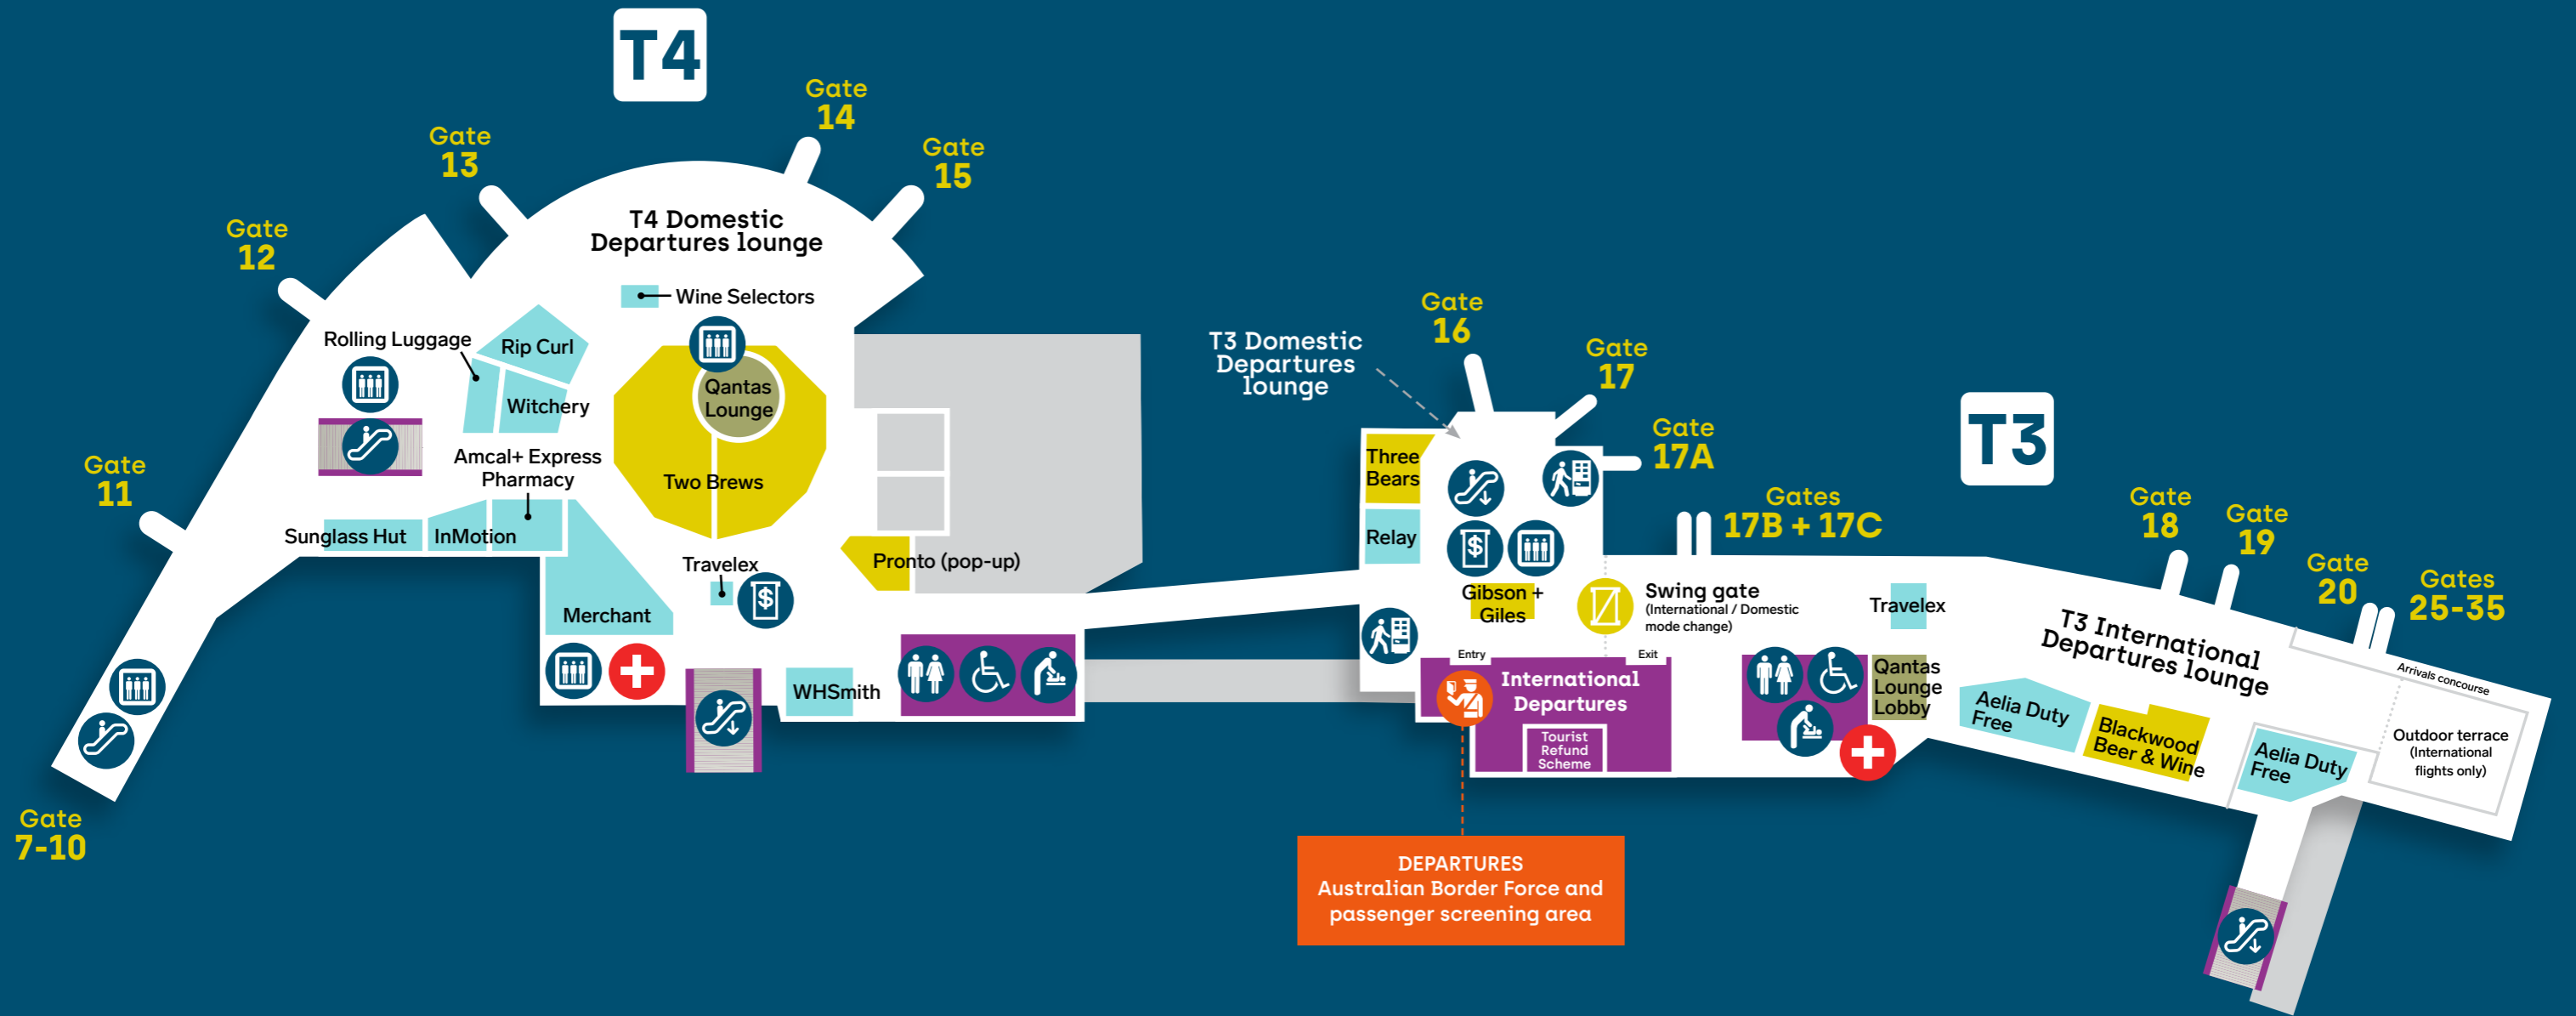

T3 & T4

First Floor

- Toilet
- Accessible toilet
- Parenting room
- Elevator
- ATM

- Escalator
- Vending machine
- Security checkpoint
- Swing gate
- First Aid

Shopping

- TAX & DUTY FREE
 - Aelia Duty Free
- CURRENCY
 - Travelex
- NEWS, BOOKS & CONVENIENCE
 - WHSmith
 - Relay
- HEALTH & BEAUTY
 - Amcal+ Express Pharmacy

- FASHION, GIFTS & SOUVENIRS
 - Merchant
 - Sunglass Hut
 - Rip Curl
 - Witchery
- TRAVEL ACCESSORIES & TECHNOLOGY
 - InMotion
 - Rolling Luggage

Eating

- Blackwood Beer & Wine
- Pronto (pop-up)
- Gibson + Giles
- Three Bears
- Two Brews