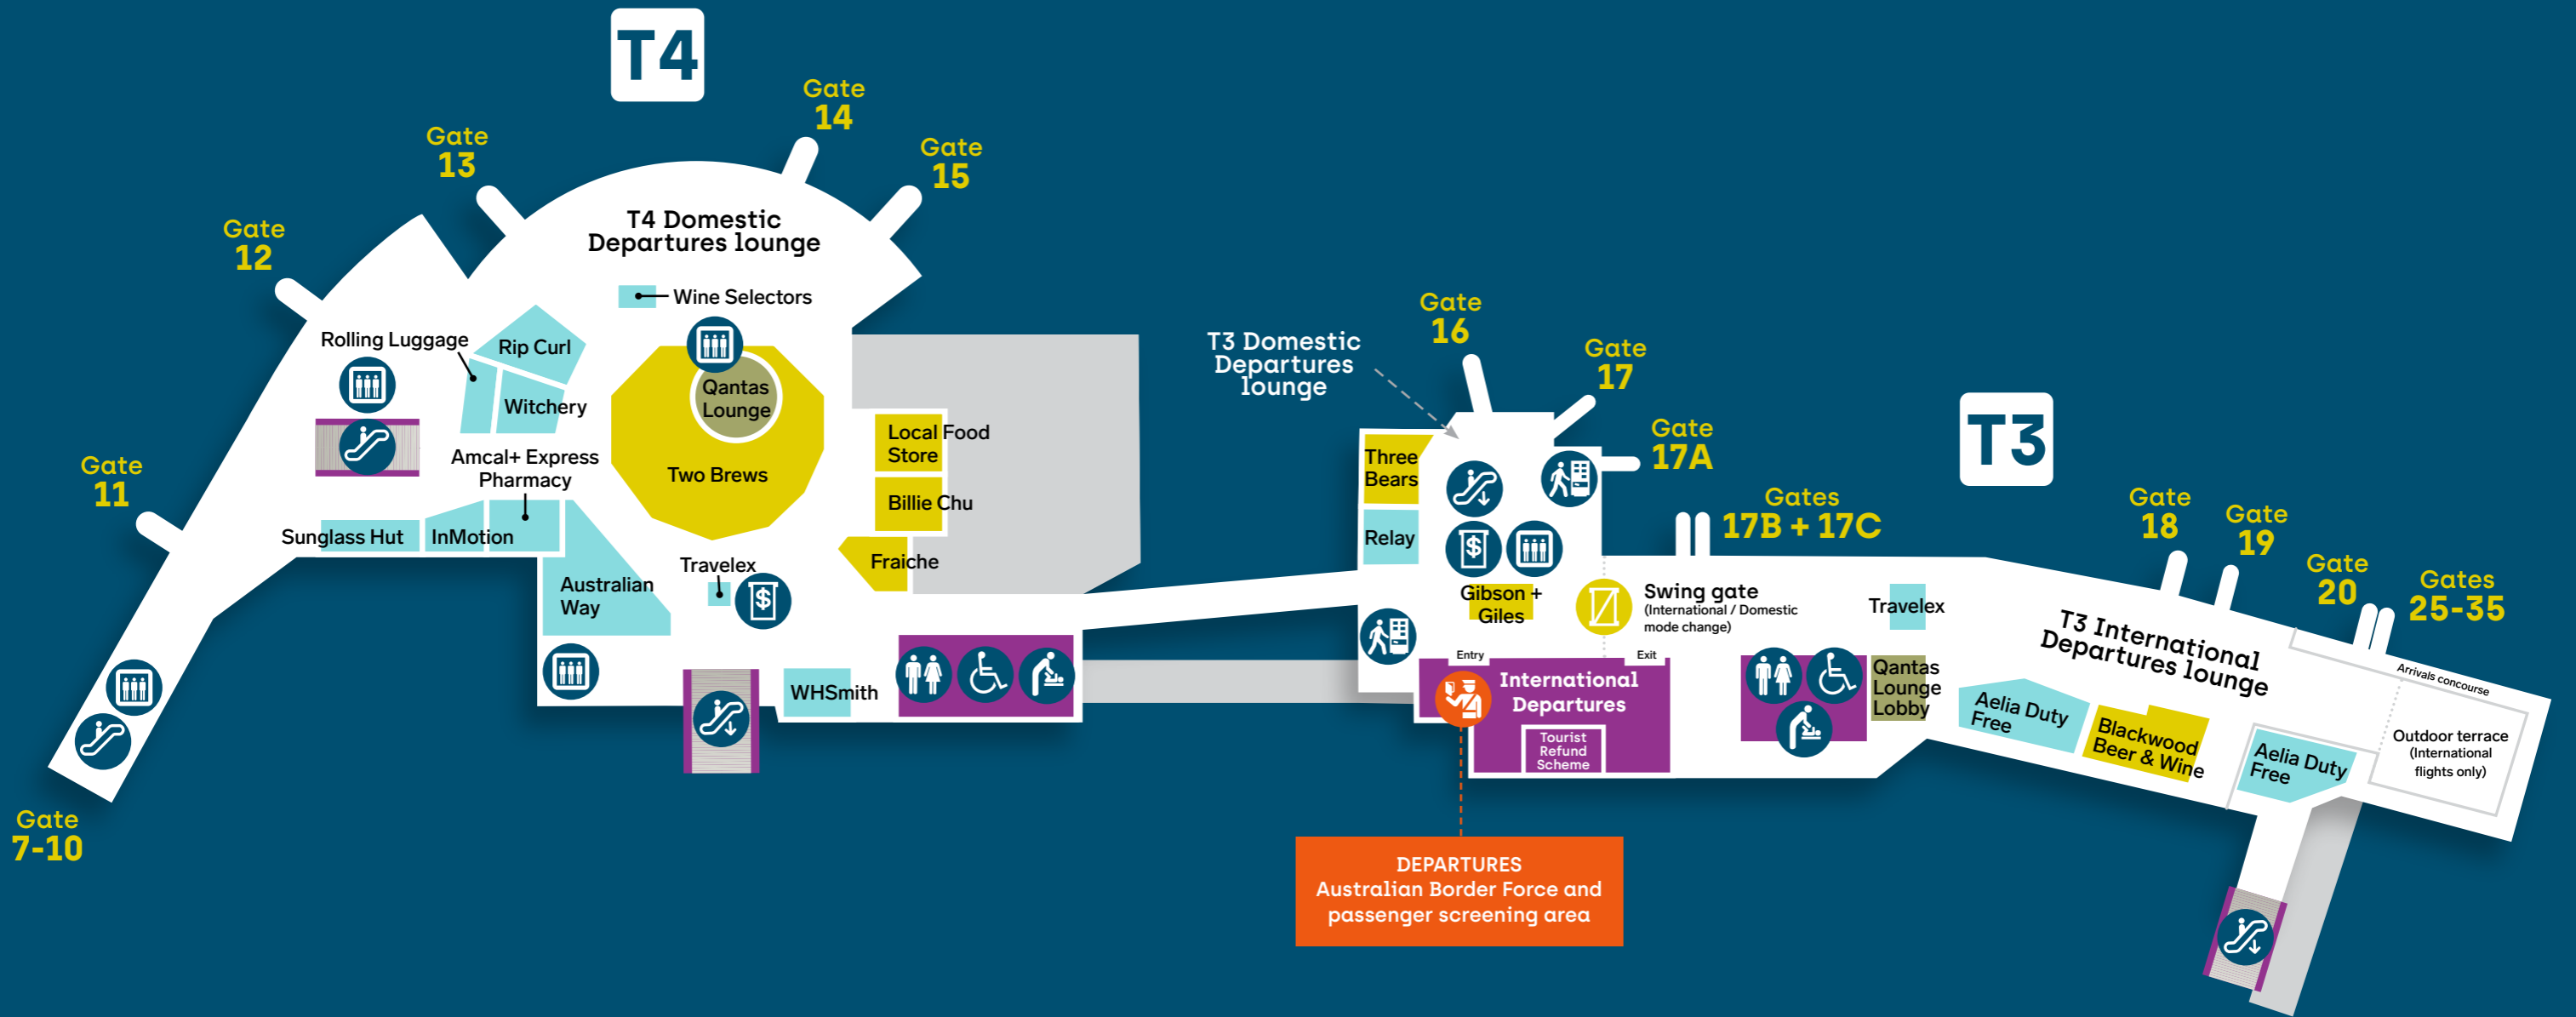

## First Floor

Toilet

Accessible toilet

Parenting room

Elevator

ATM

Escalator

Vending machine

Security checkpoint

Swing gate

HEALTH & BEAUTY

Amcal+ Express Pharmacy

FASHION, GIFTS & SOUVENIRS

Australian Way

Sunglass Hut

Rip Curl

Witchery

TRAVEL ACCESSORIES & TECHNOLOGY

### Eating

Billie Chu

Blackwood Beer & Wine

Fraiche

Gibson + Giles

Local Food Store

Three Bears

Two Brews