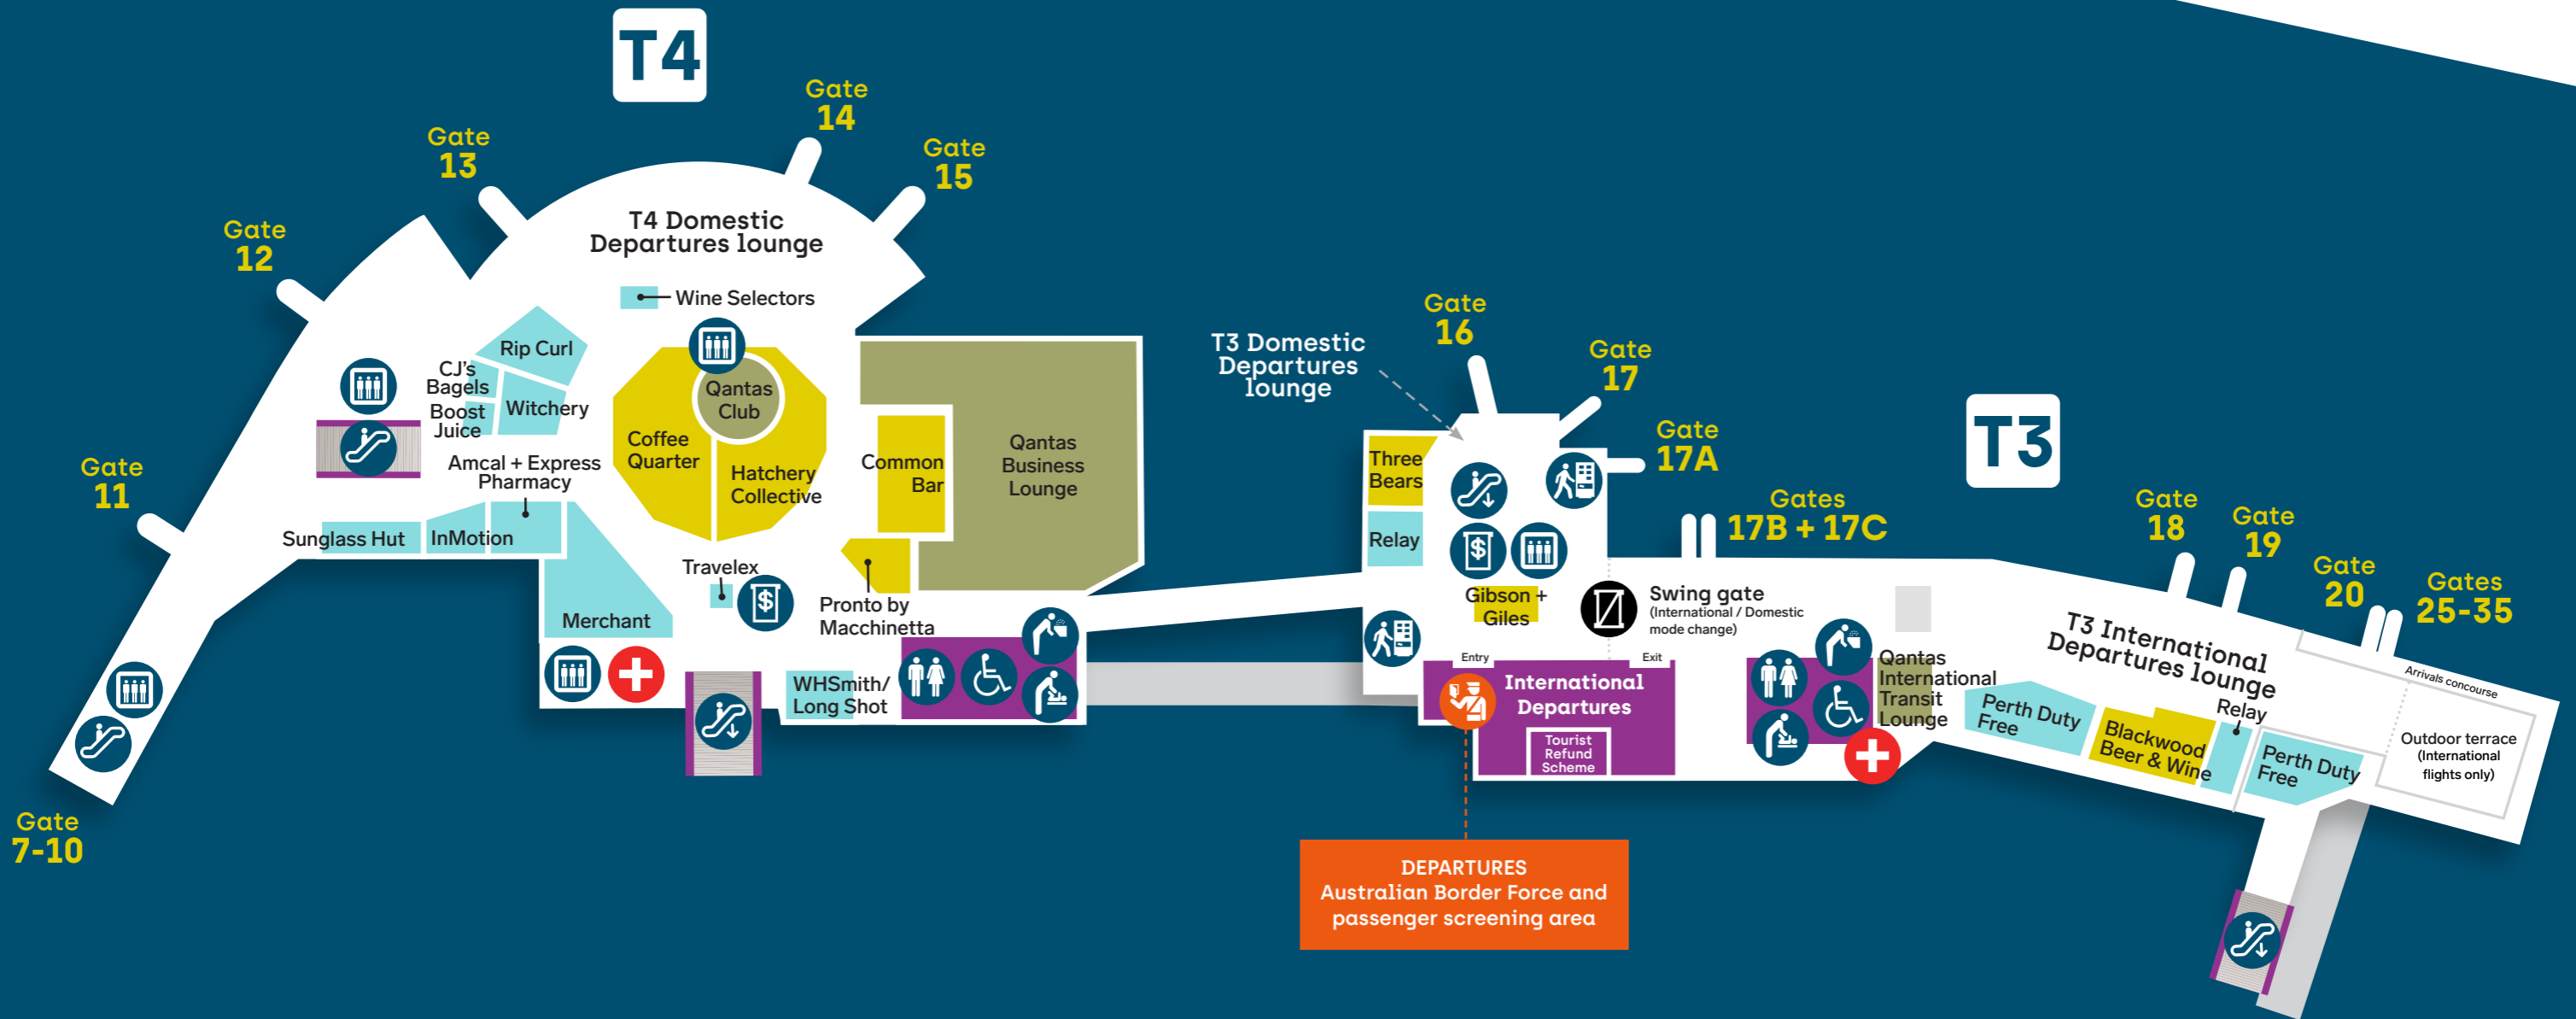

# T3 & T4 First Floor

-  Toilet
-  Accessible toilet
-  Parenting room
-  Elevator
-  ATM
-  Drinking fountain

-  Escalator
-  Vending machine
-  Security checkpoint
-  Swing gate
-  First Aid

## Shopping

- TAX & DUTY FREE
  - Perth Duty Free
- NEWS, BOOKS & CONVENIENCE
  - WHSmith/Long Shot
  - Relay
- FASHION, GIFTS & SOUVENIRS
  - Merchant
  - Sunglass Hut
  - Rip Curl
  - Witchery

- HEALTH & BEAUTY
  - Amcal + Express Pharmacy
- TRAVEL ACCESSORIES & TECHNOLOGY
  - InMotion

## Eating

- Blackwood Beer & Wine
- Boost Juice
- CJ's Bagels
- Coffee Quarter
- Common Bar
- Hatchery Collective
- Gibson + Giles
- Pronto by Macchinetta
- Three Bears