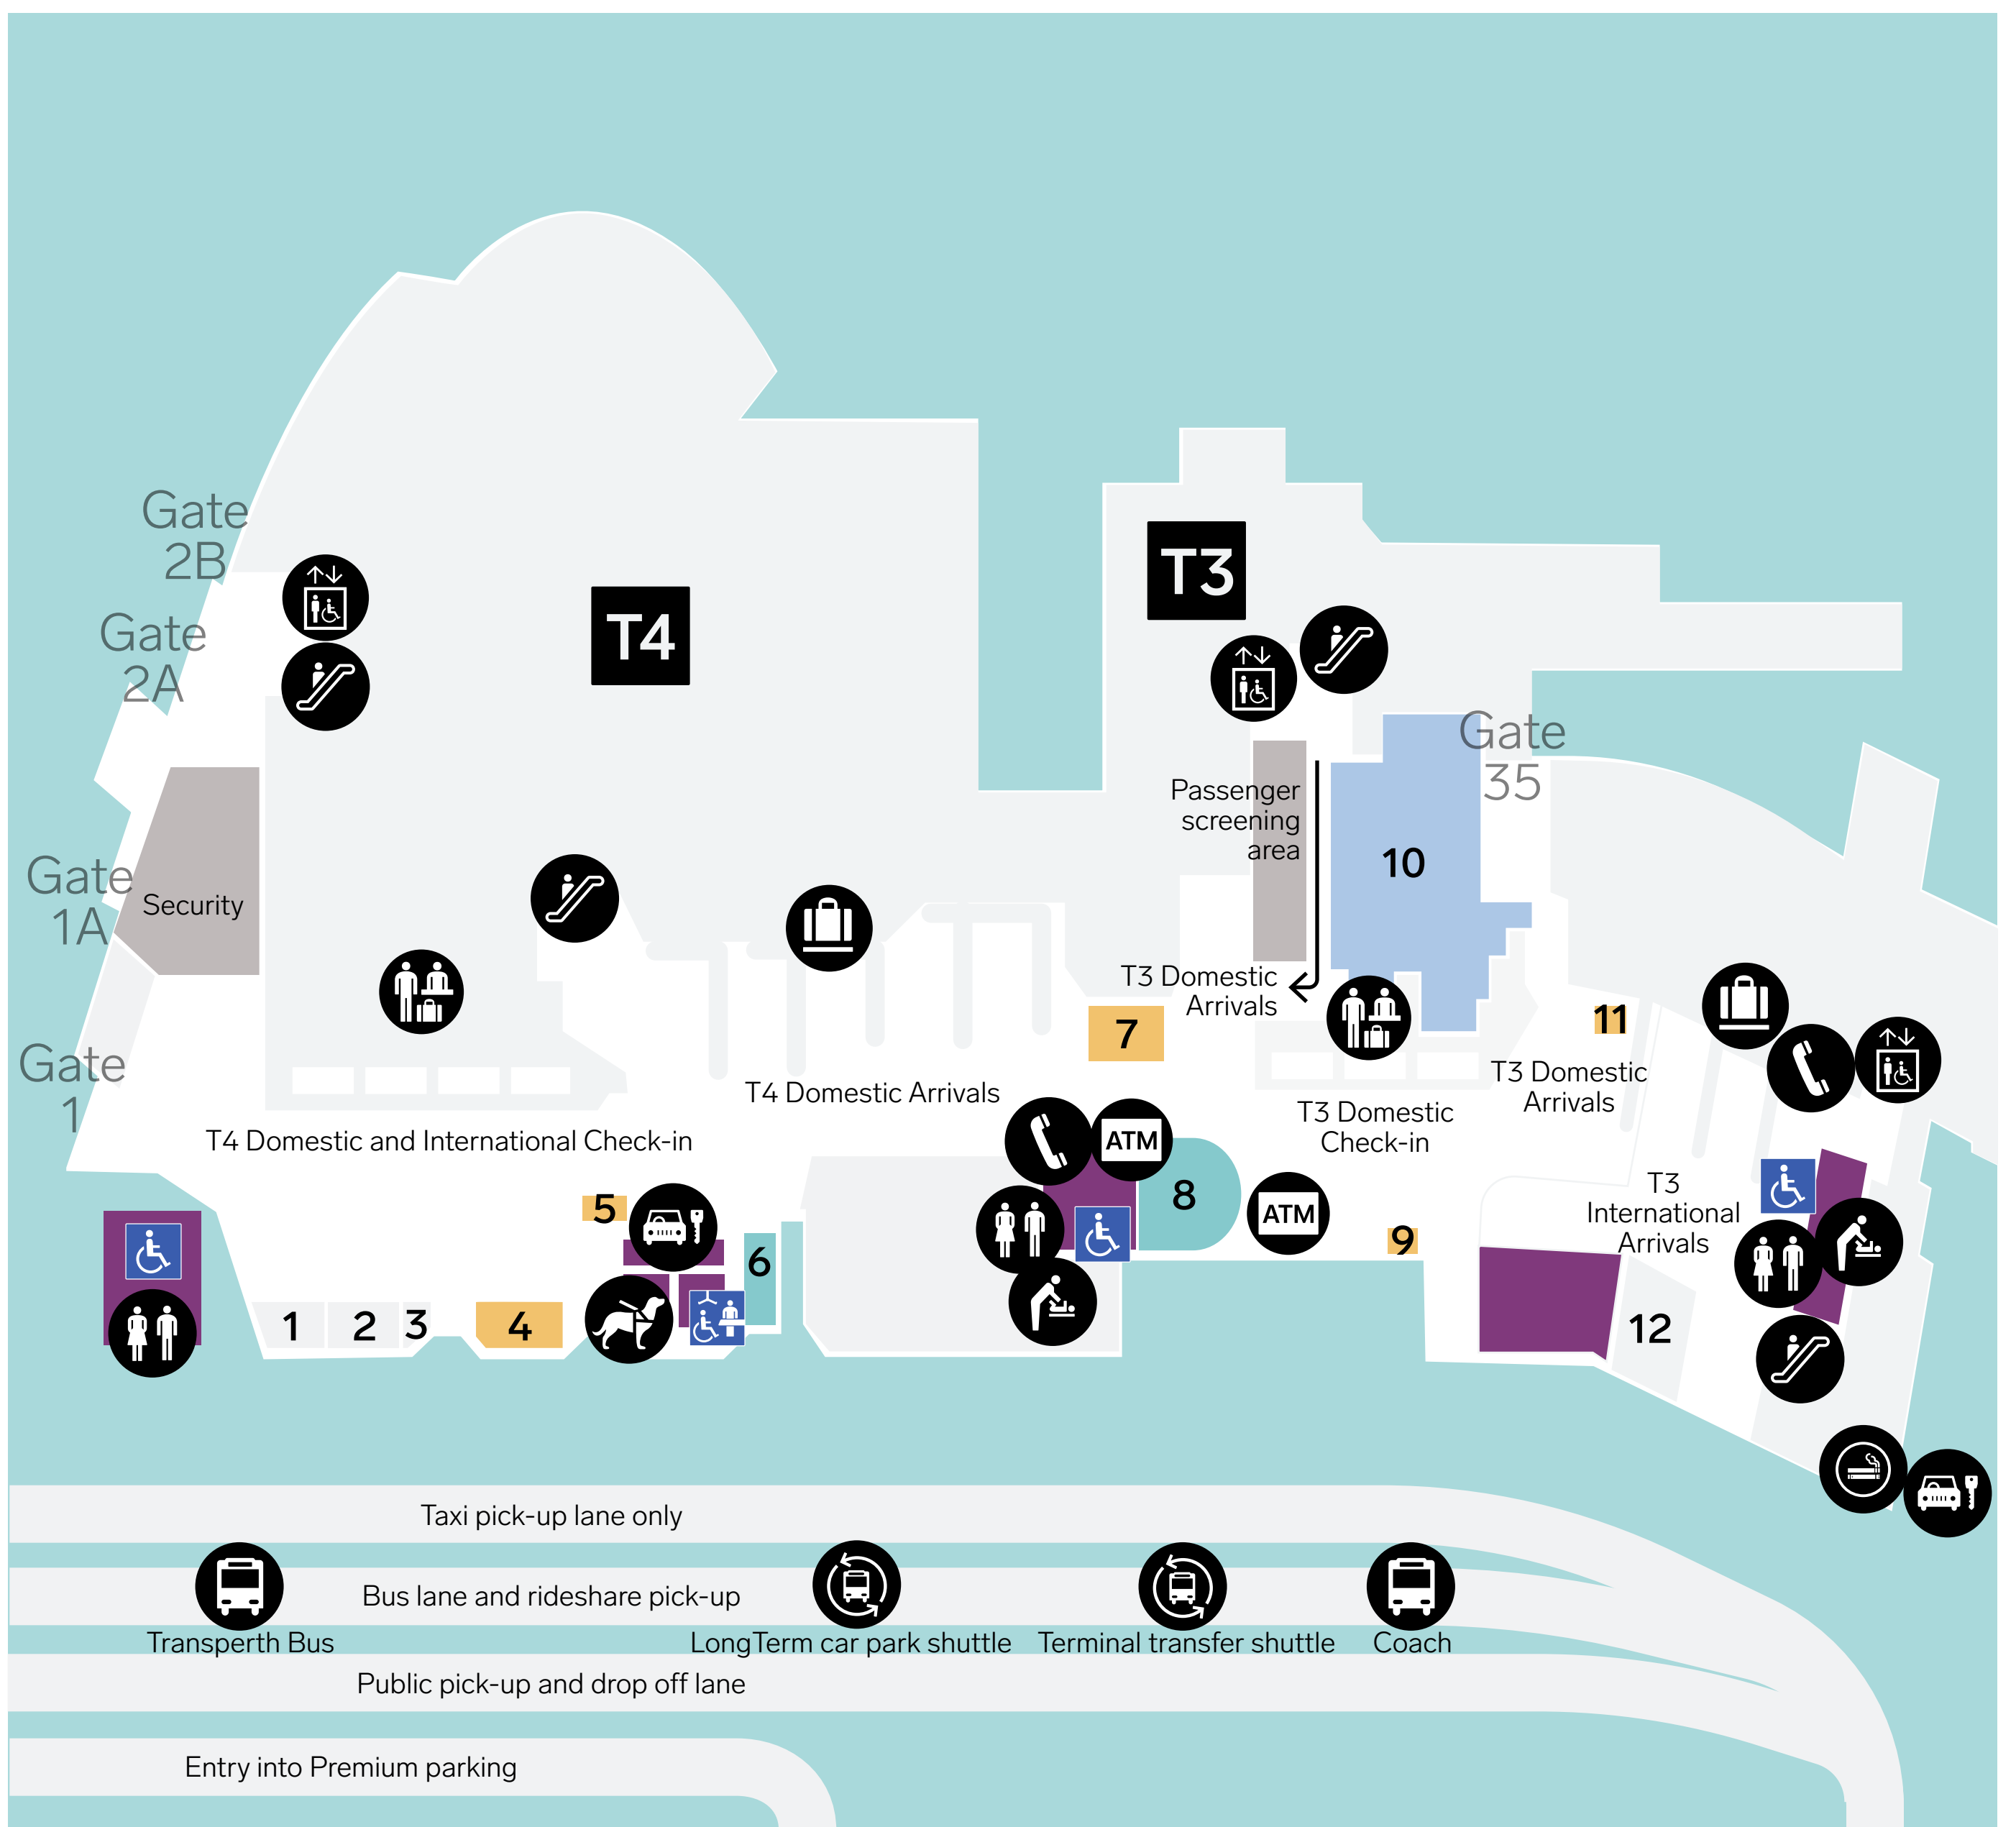

# T3 & T4

## Ground floor

## Amenities, Facilities & Services

- 1
- 2
- 3
- 4  Crate
- 5  The Jerky Co
- 6  Baggage Storage and Wrapping by Smarte Carte
- 7  Hudsons Coffee
- 8  Link
- 9  Vending Machine
- 10  Qantas Lounge
- 11  Vending Machine
- 12

- |   |   |   |
|---|---|---|
|  Toilets                    |  Smoking/Vaping Area   |  ATM               |
|  Changing Places            |  Taxi                  |  Escalators        |
|  Accessible Toilets         |  Car Rental            |  Call Point        |
|  Service Animal Relief Area |  Rideshare             |  Check-in          |
|  Baby Change                |  Train                 |  Baggage Services  |
|  Prayer Room                |  Bus                   |  Baggage Claim     |
|  Shower                     |  Shuttle               |  Drinking Fountain |
|  Lifts                      |  Terminal Transfer     |  First Aid         |
|  Passport Control           |  Tourist Refund Scheme |   |