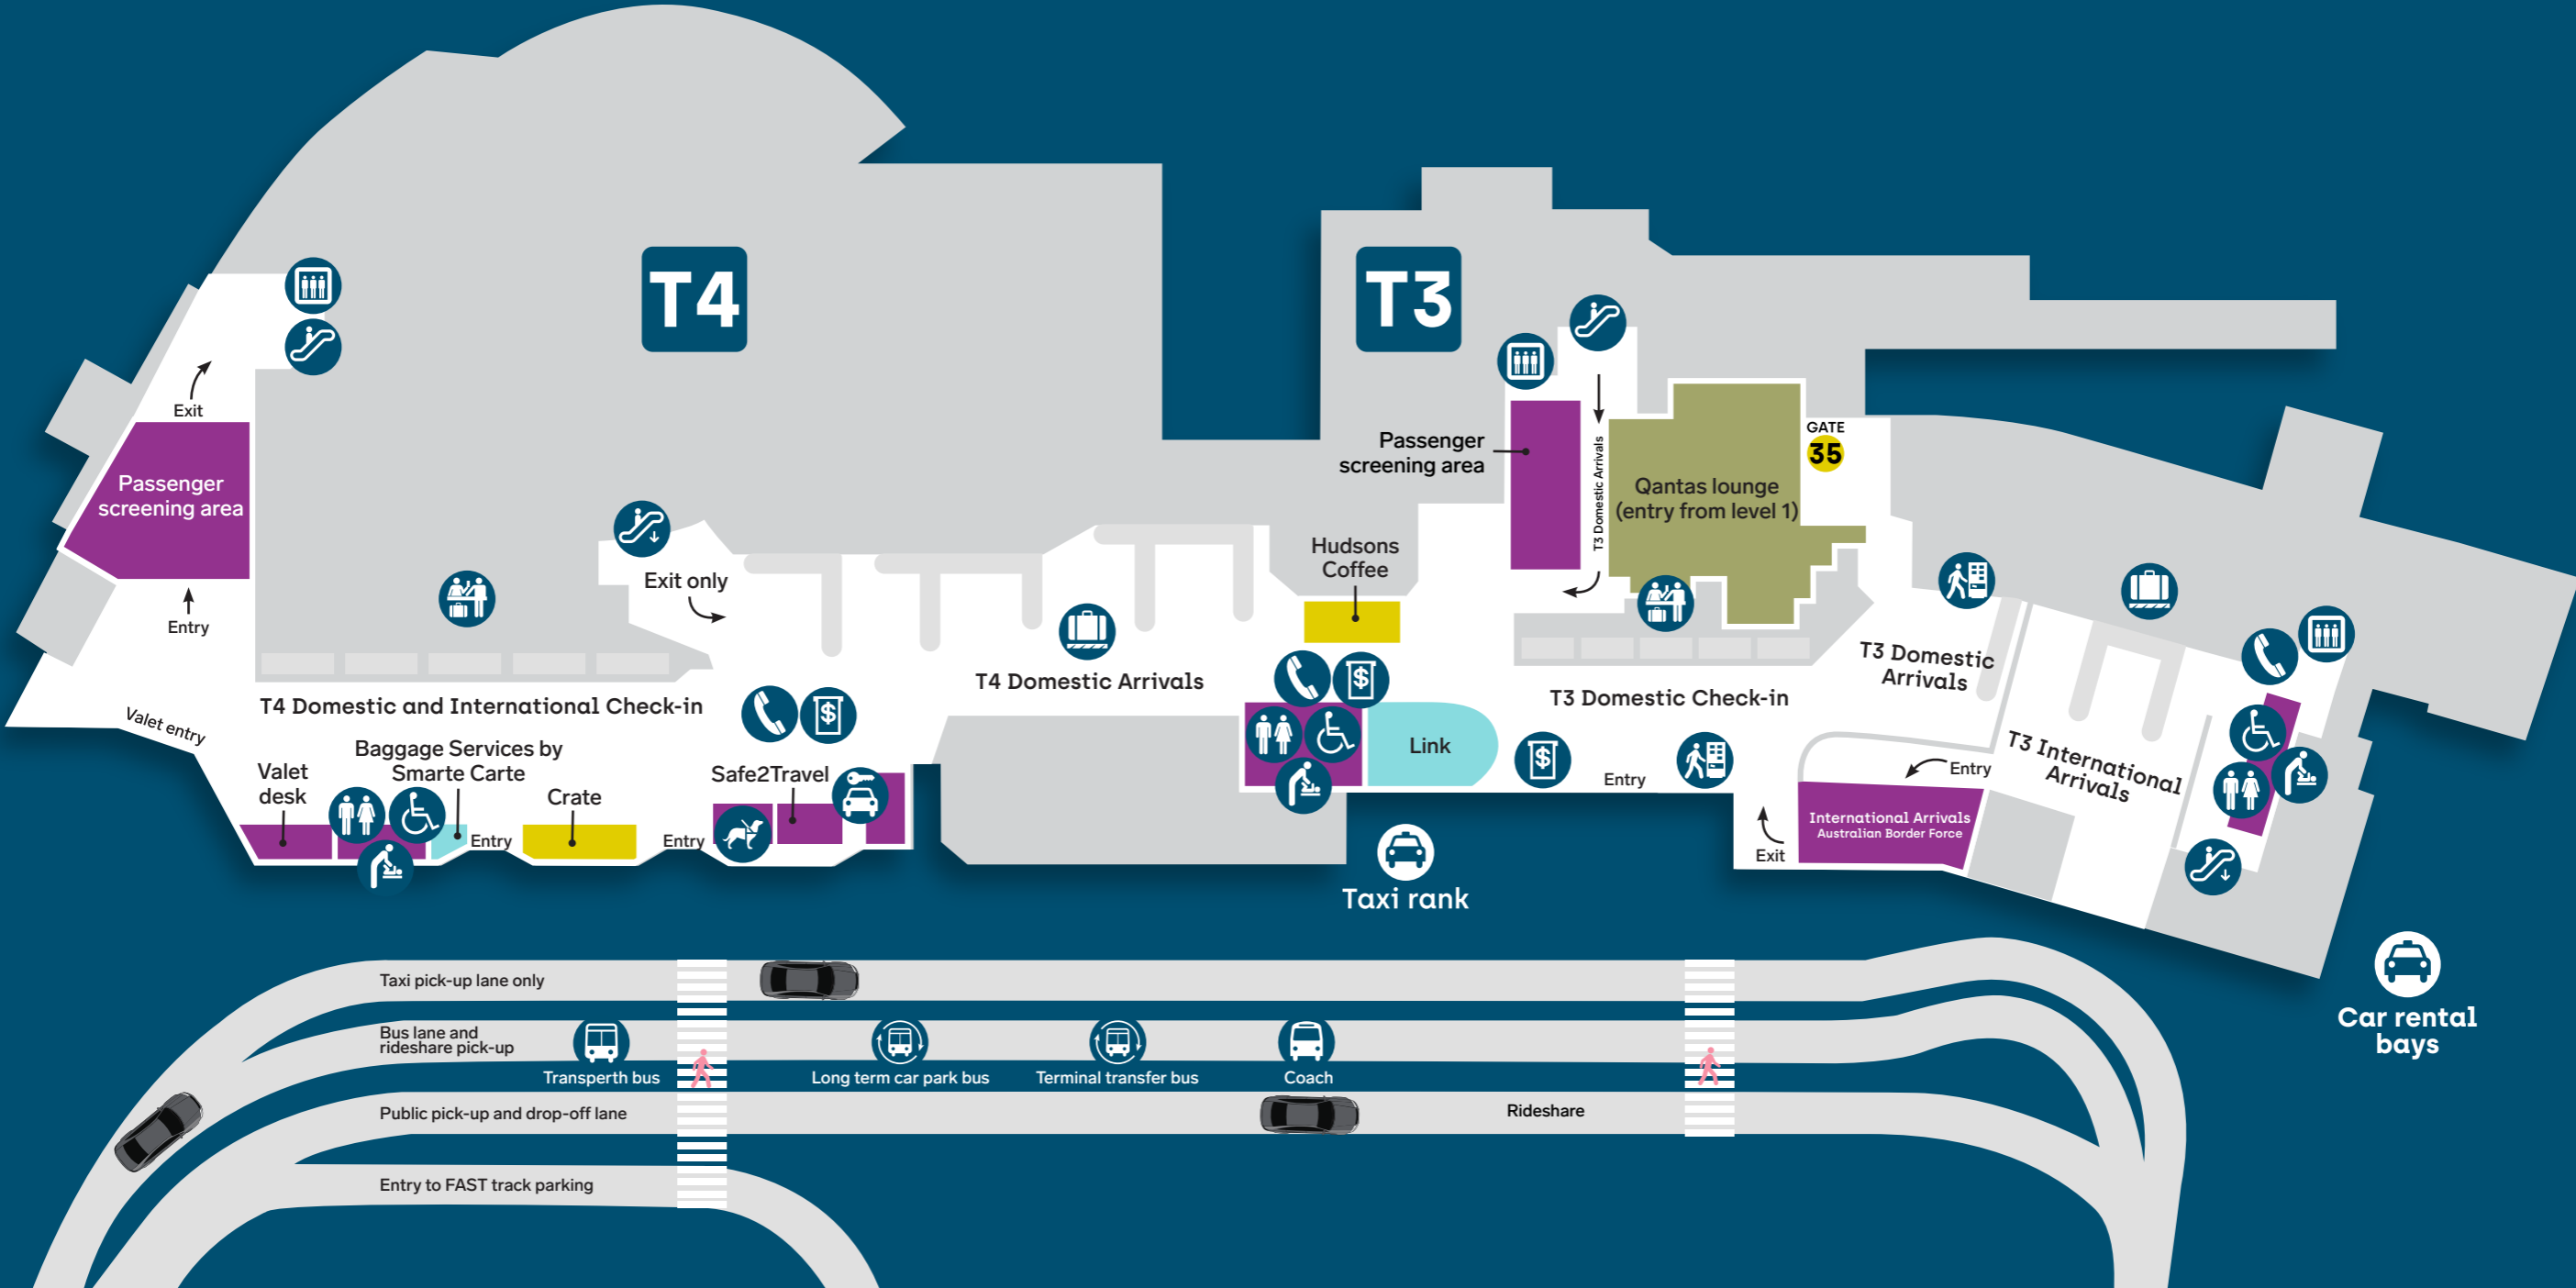

T3 & T4

Ground Floor

- Toilet
- Accessible toilet
- Parenting room
- Car hire

- ATM
- Escalator
- Public phone
- Check in

- Baggage claim
- Coach
- Vending machine

- Shopping**
- NEWS, BOOKS & CONVENIENCE
- Link
- TRAVEL
- Baggage Services by Smarte Carte
- HEALTH & BEAUTY
- Safe2Travel

- Eating**
- Hudsons Coffee
- Crate