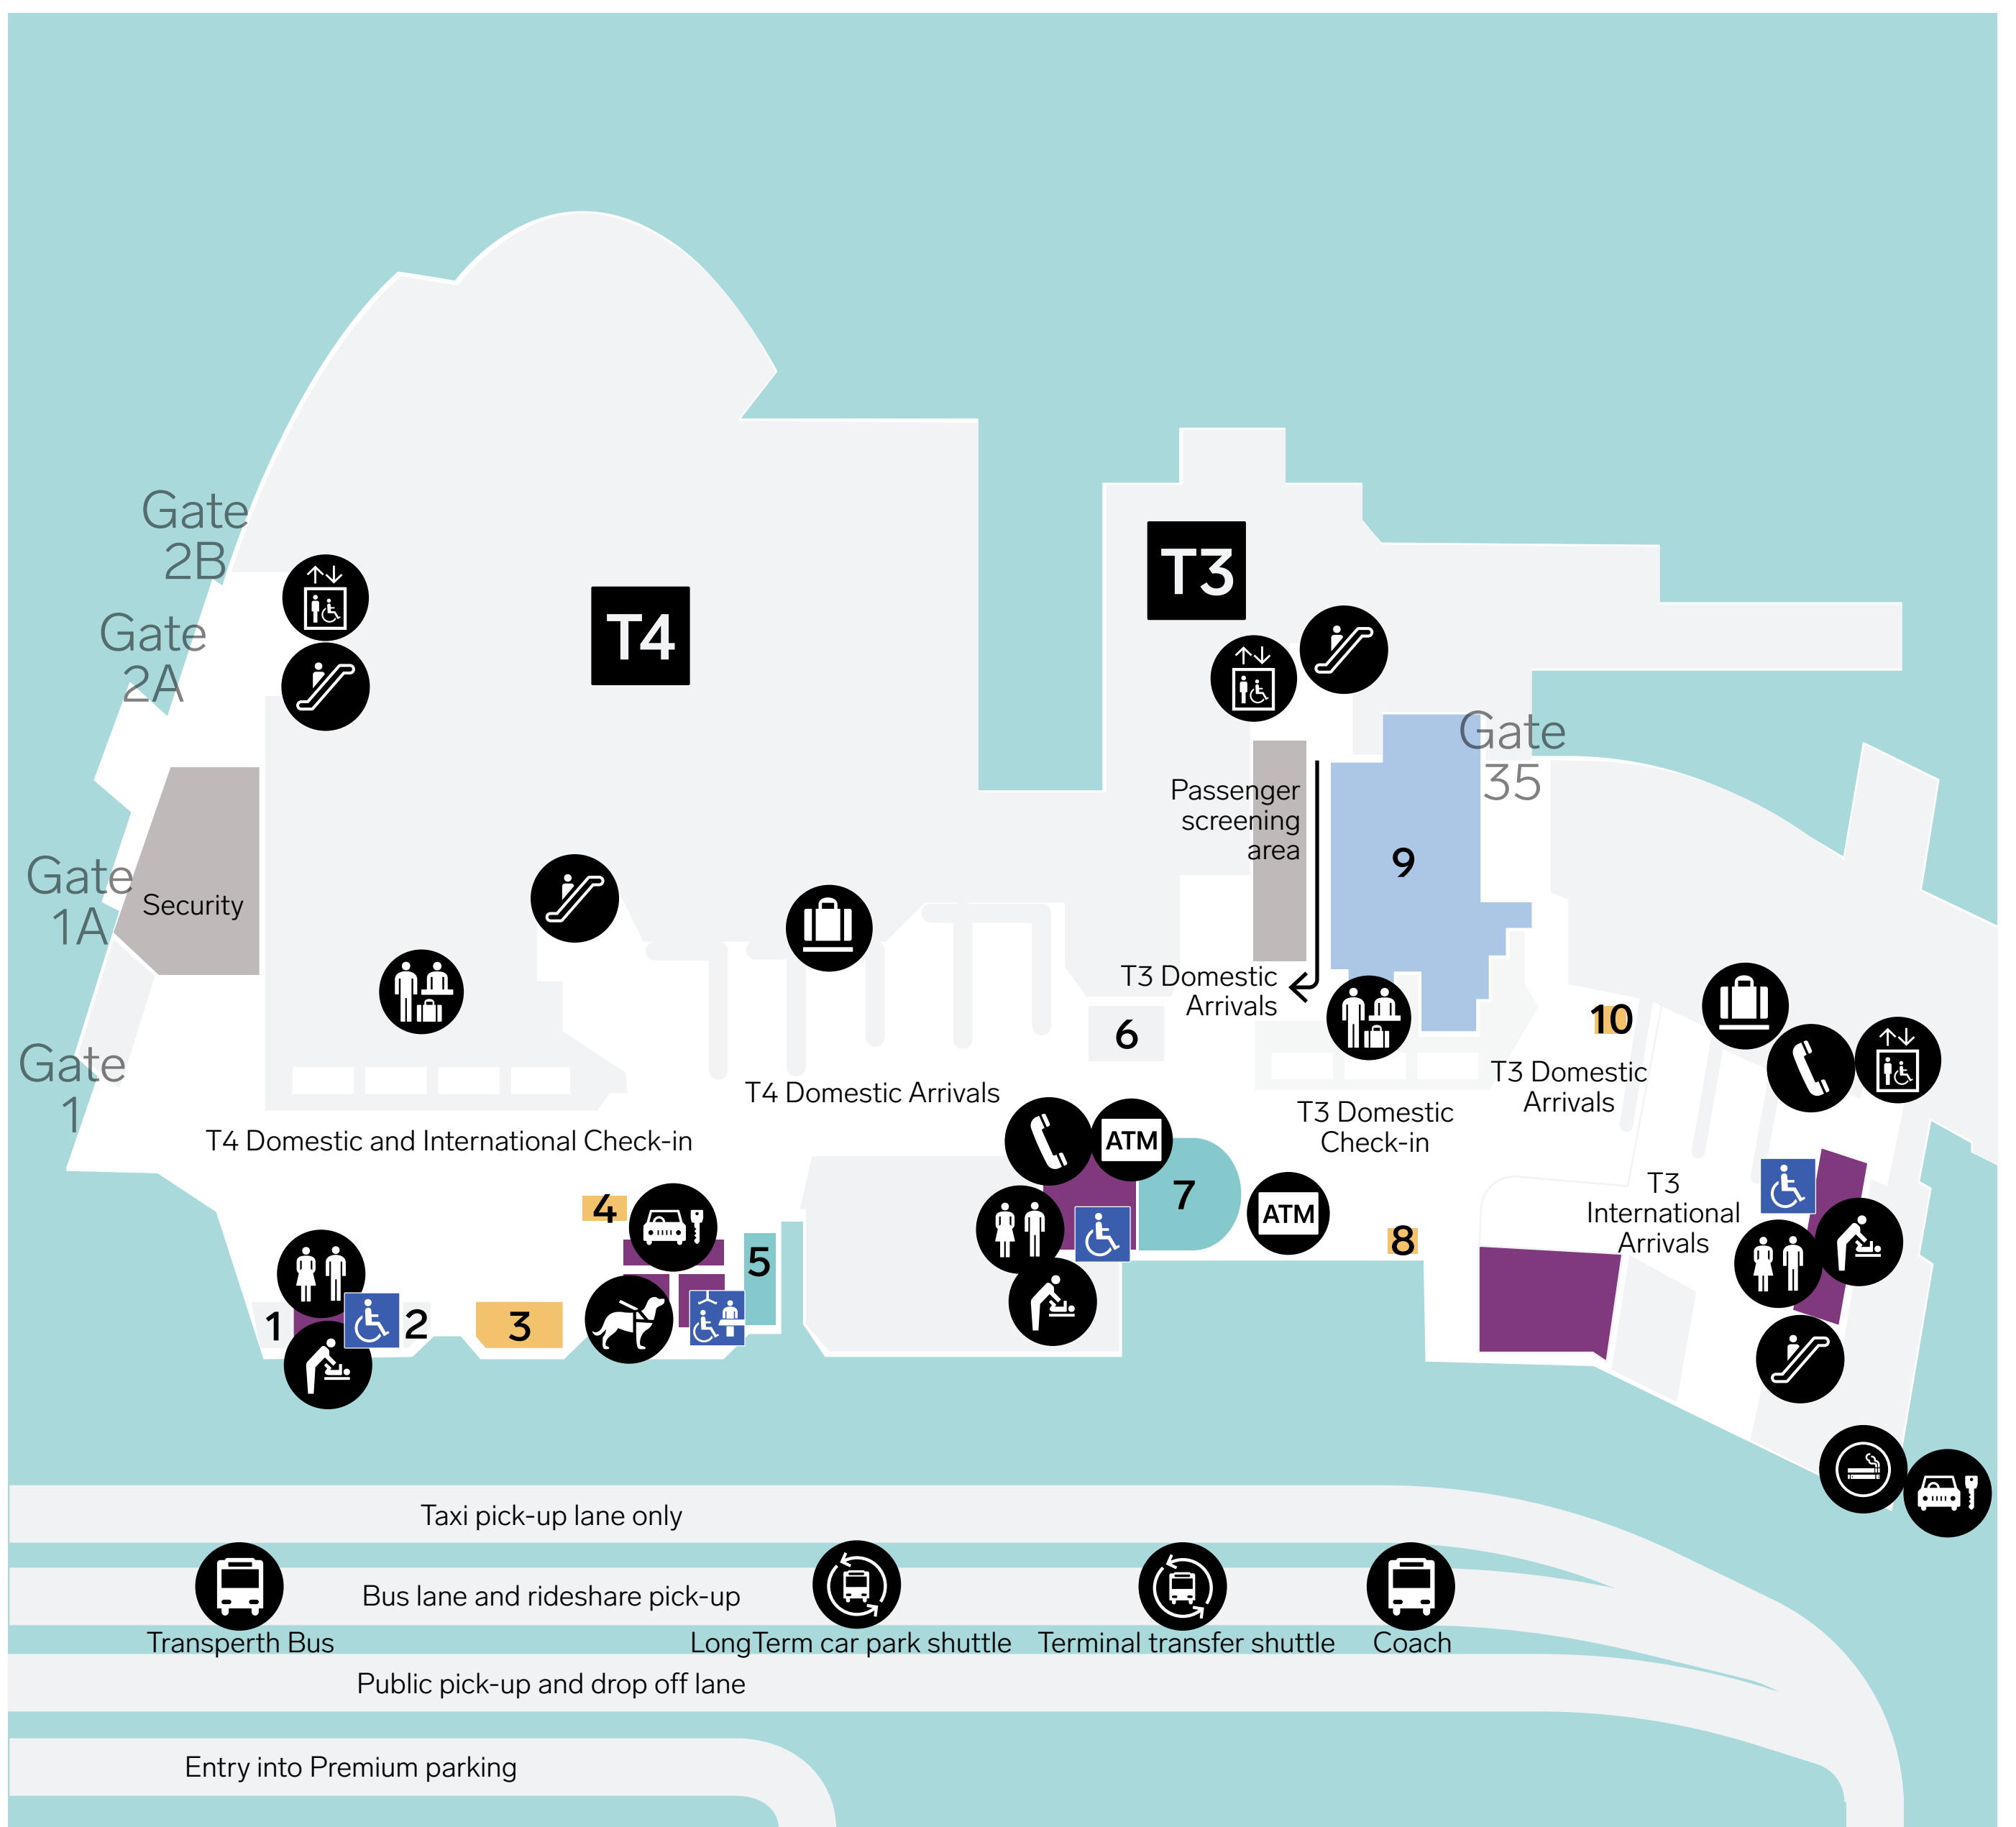

T3 & T4

Ground floor

Amenities, Facilities & Services

- 1  Toilets
- 2  Changing Places
- 3  Crate
- 4  The Jerky Co
- 5  Baggage Storage and Wrapping by Smarte Carte
- 6  Link
- 7  Link
- 8  Vending Machine
- 9  Qantas Lounge
- 10  Vending Machine

- | | | |
|---|---|---|
|  Toilets |  Smoking/Vaping Area |  ATM |
|  Changing Places |  Taxi |  Escalators |
|  Accessible Toilets |  Car Rental |  Call Point |
|  Service Animal Relief Area |  Rideshare |  Check-in |
|  Baby Change |  Train |  Baggage Services |
|  Prayer Room |  Bus |  Baggage Claim |
|  Shower |  Shuttle |  Drinking Fountain |
|  Lifts |  Terminal Transfer |  First Aid |
|  Passport Control |  Tourist Refund Scheme | |