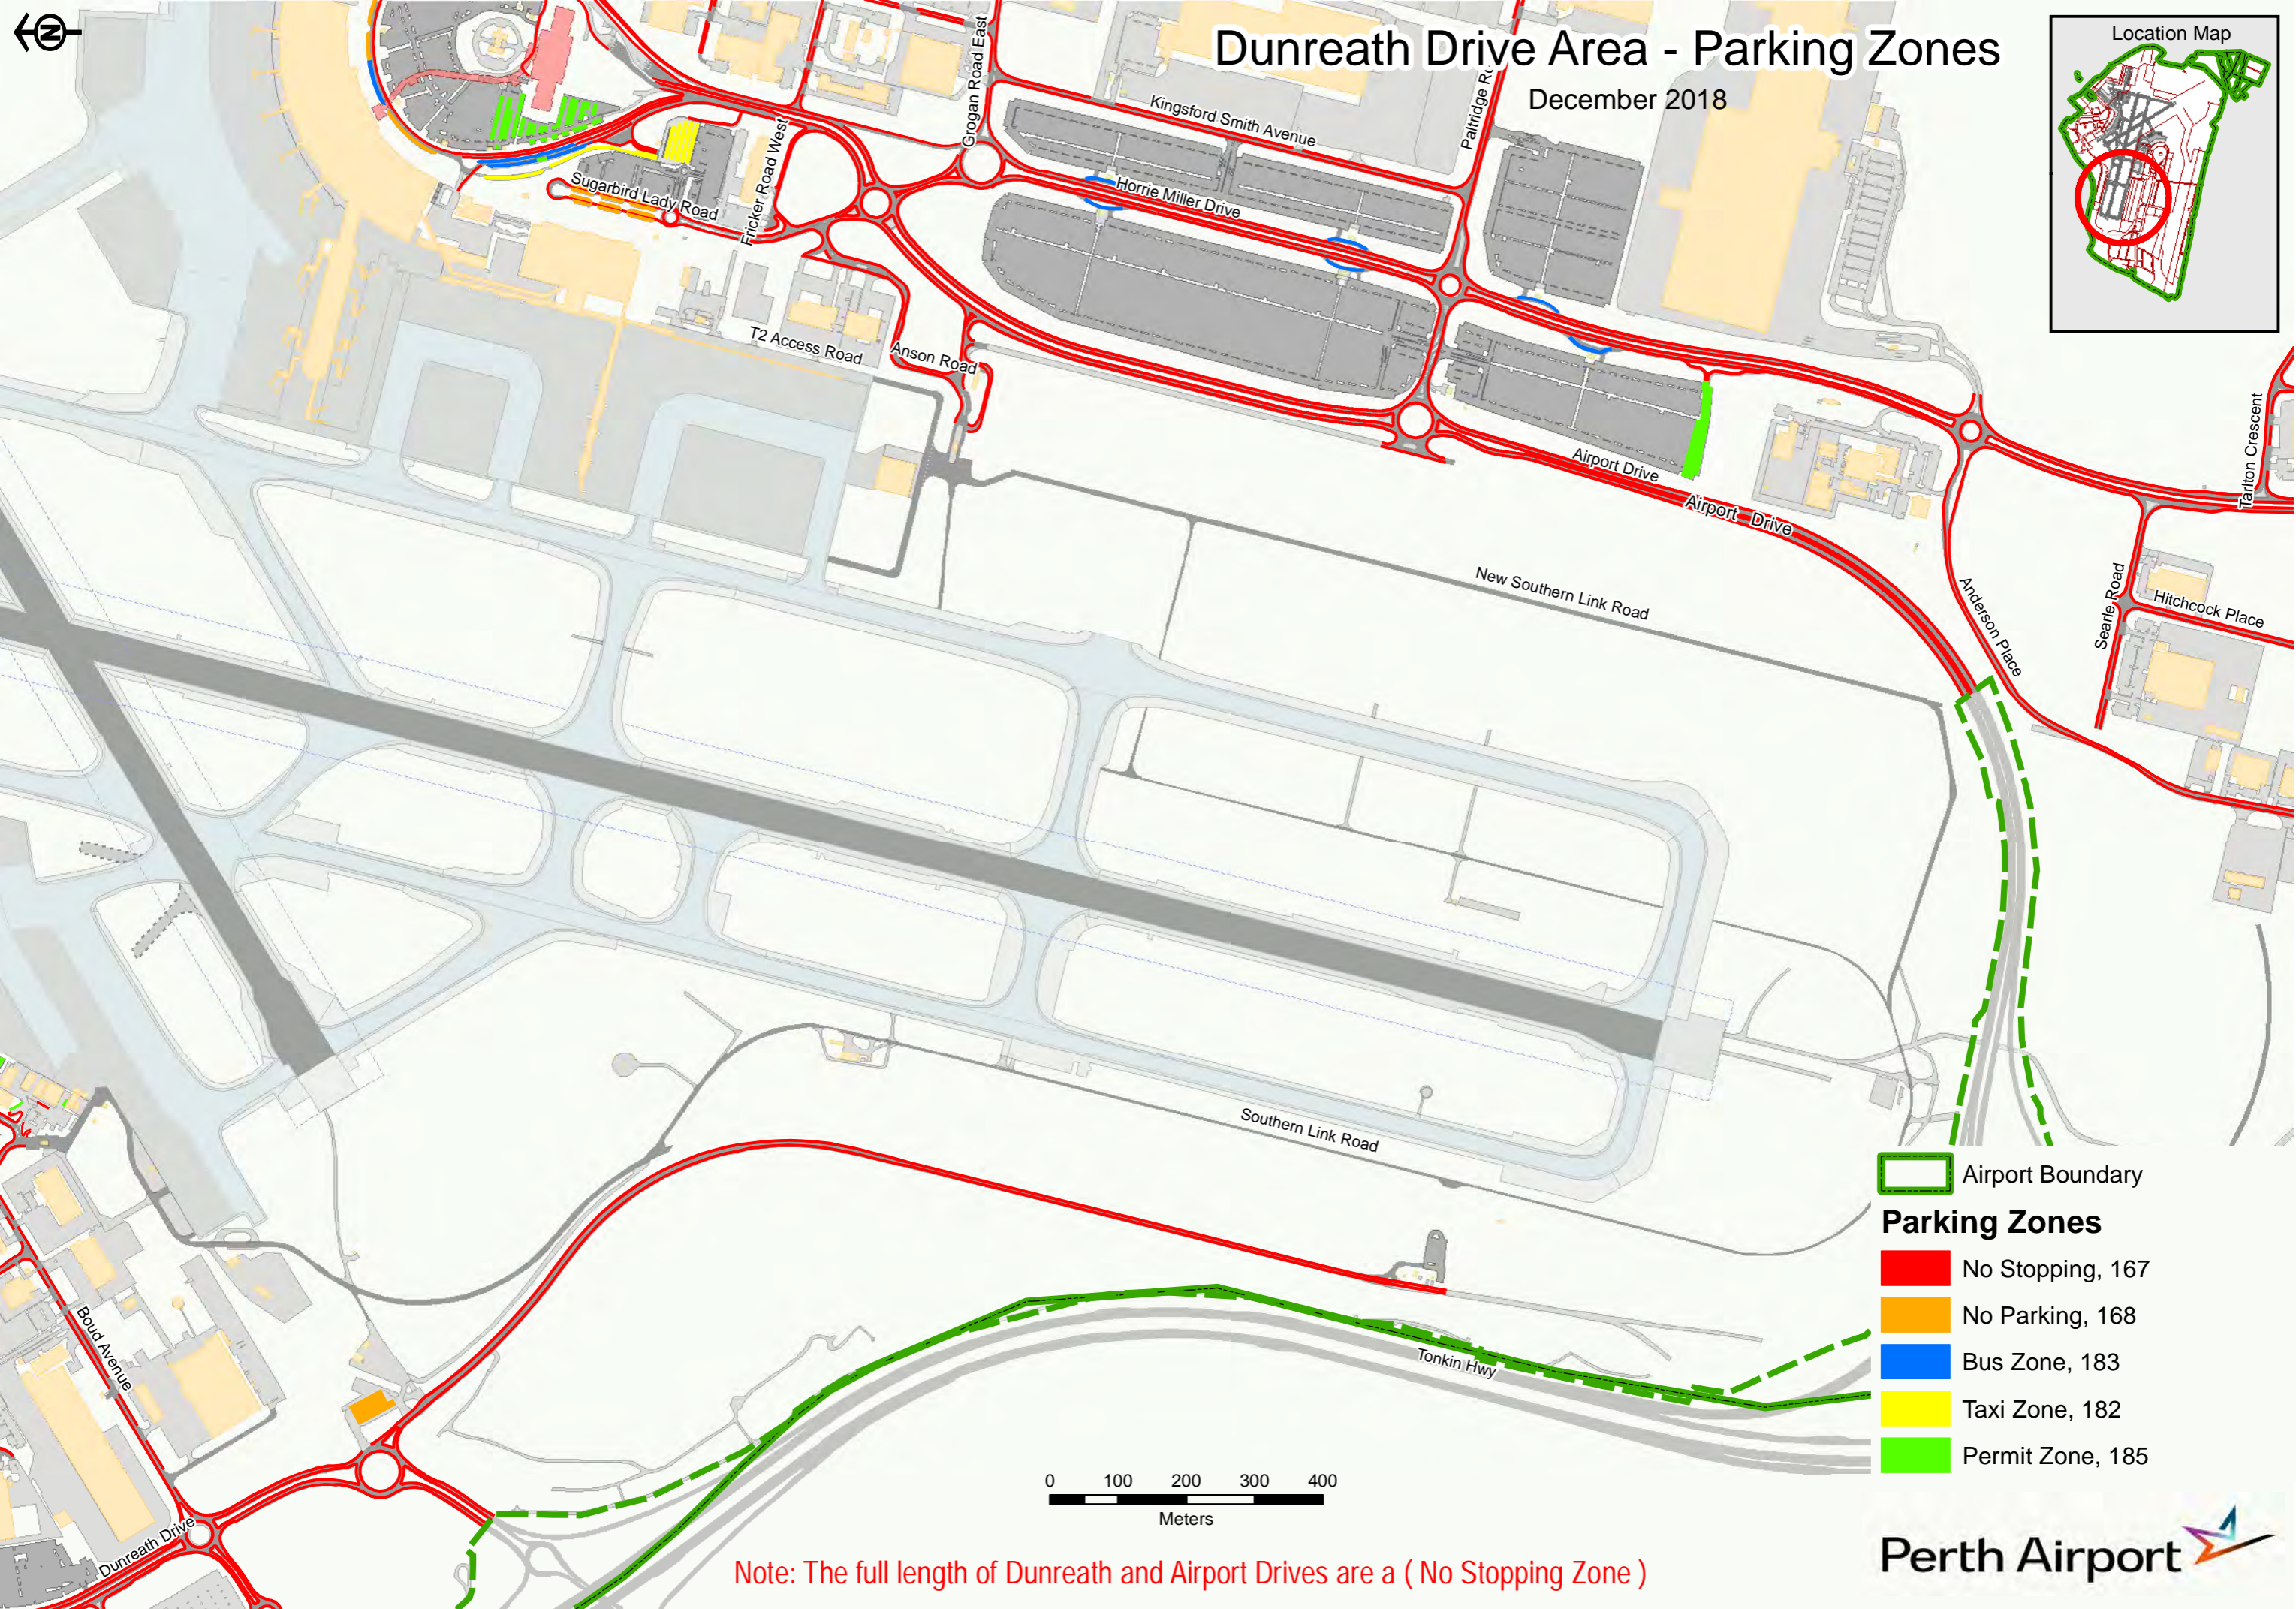

Dunreath Drive Area - Parking Zones

December 2018

- Airport Boundary
- Parking Zones**
- No Stopping, 167
- No Parking, 168
- Bus Zone, 183
- Taxi Zone, 182
- Permit Zone, 185

Note: The full length of Dunreath and Airport Drives are a (No Stopping Zone)