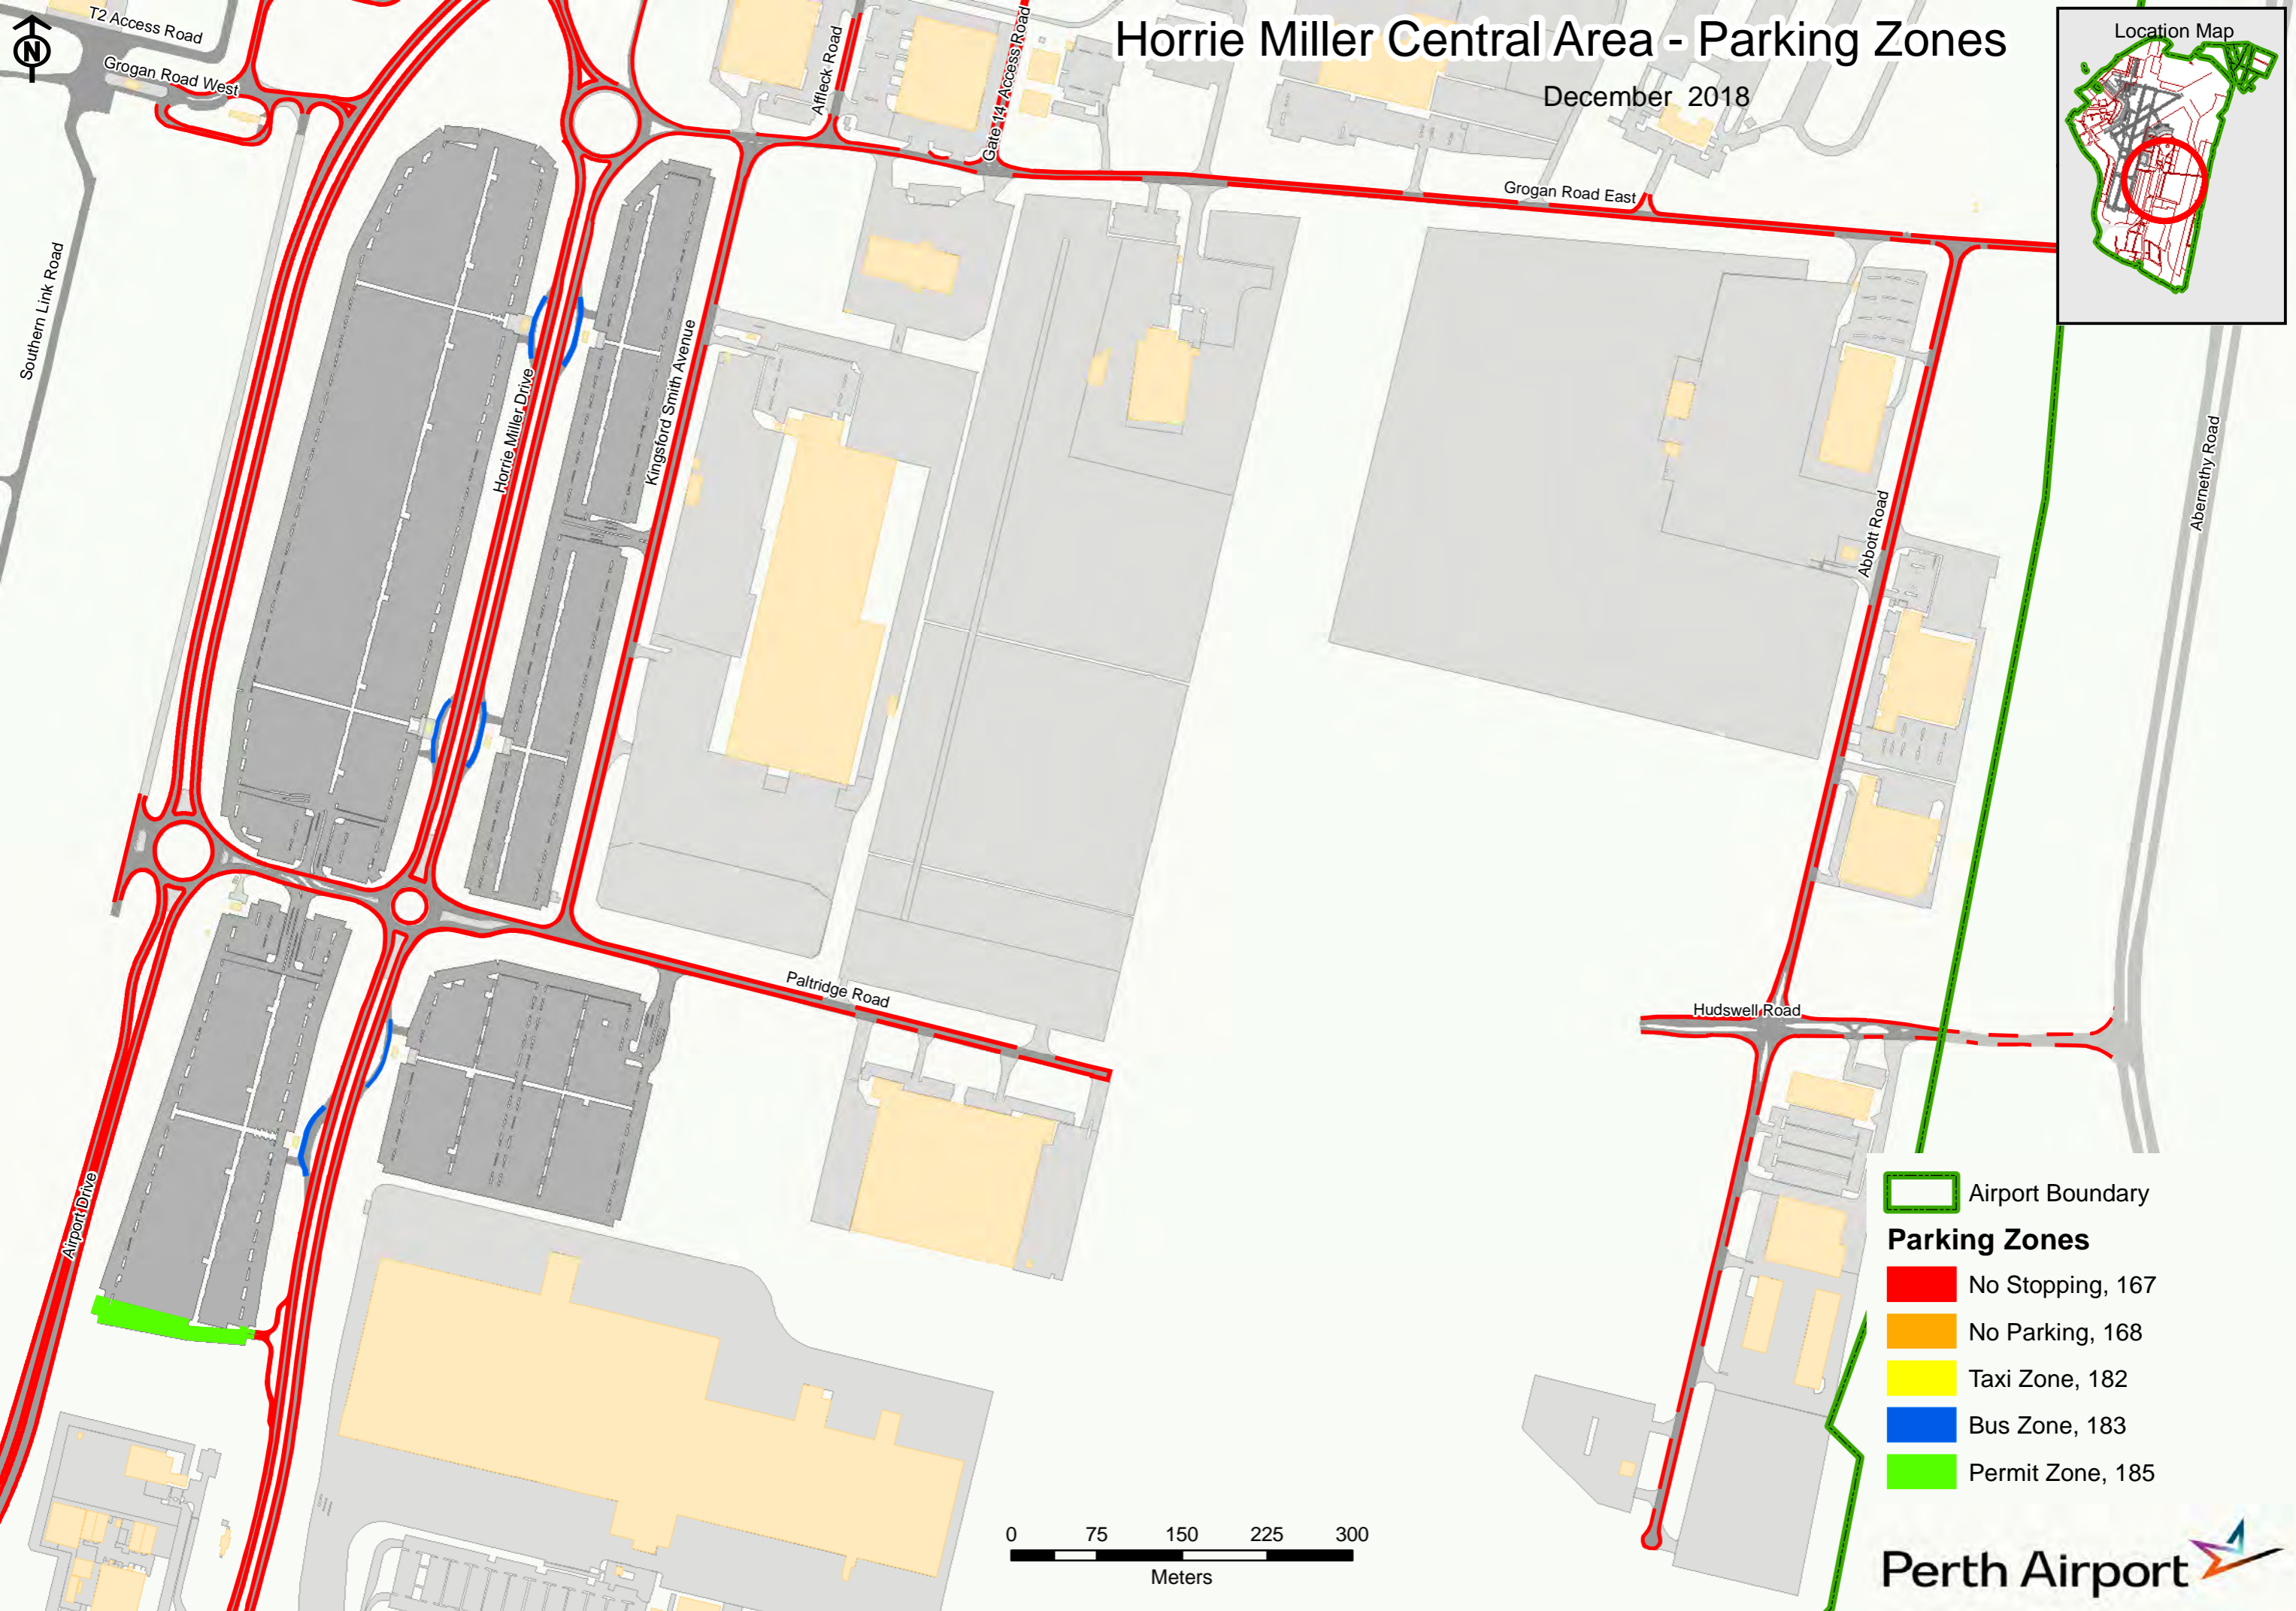

# Horrie Miller Central Area - Parking Zones

December 2018

- Airport Boundary
- Parking Zones**
- No Stopping, 167
- No Parking, 168
- Taxi Zone, 182
- Bus Zone, 183
- Permit Zone, 185