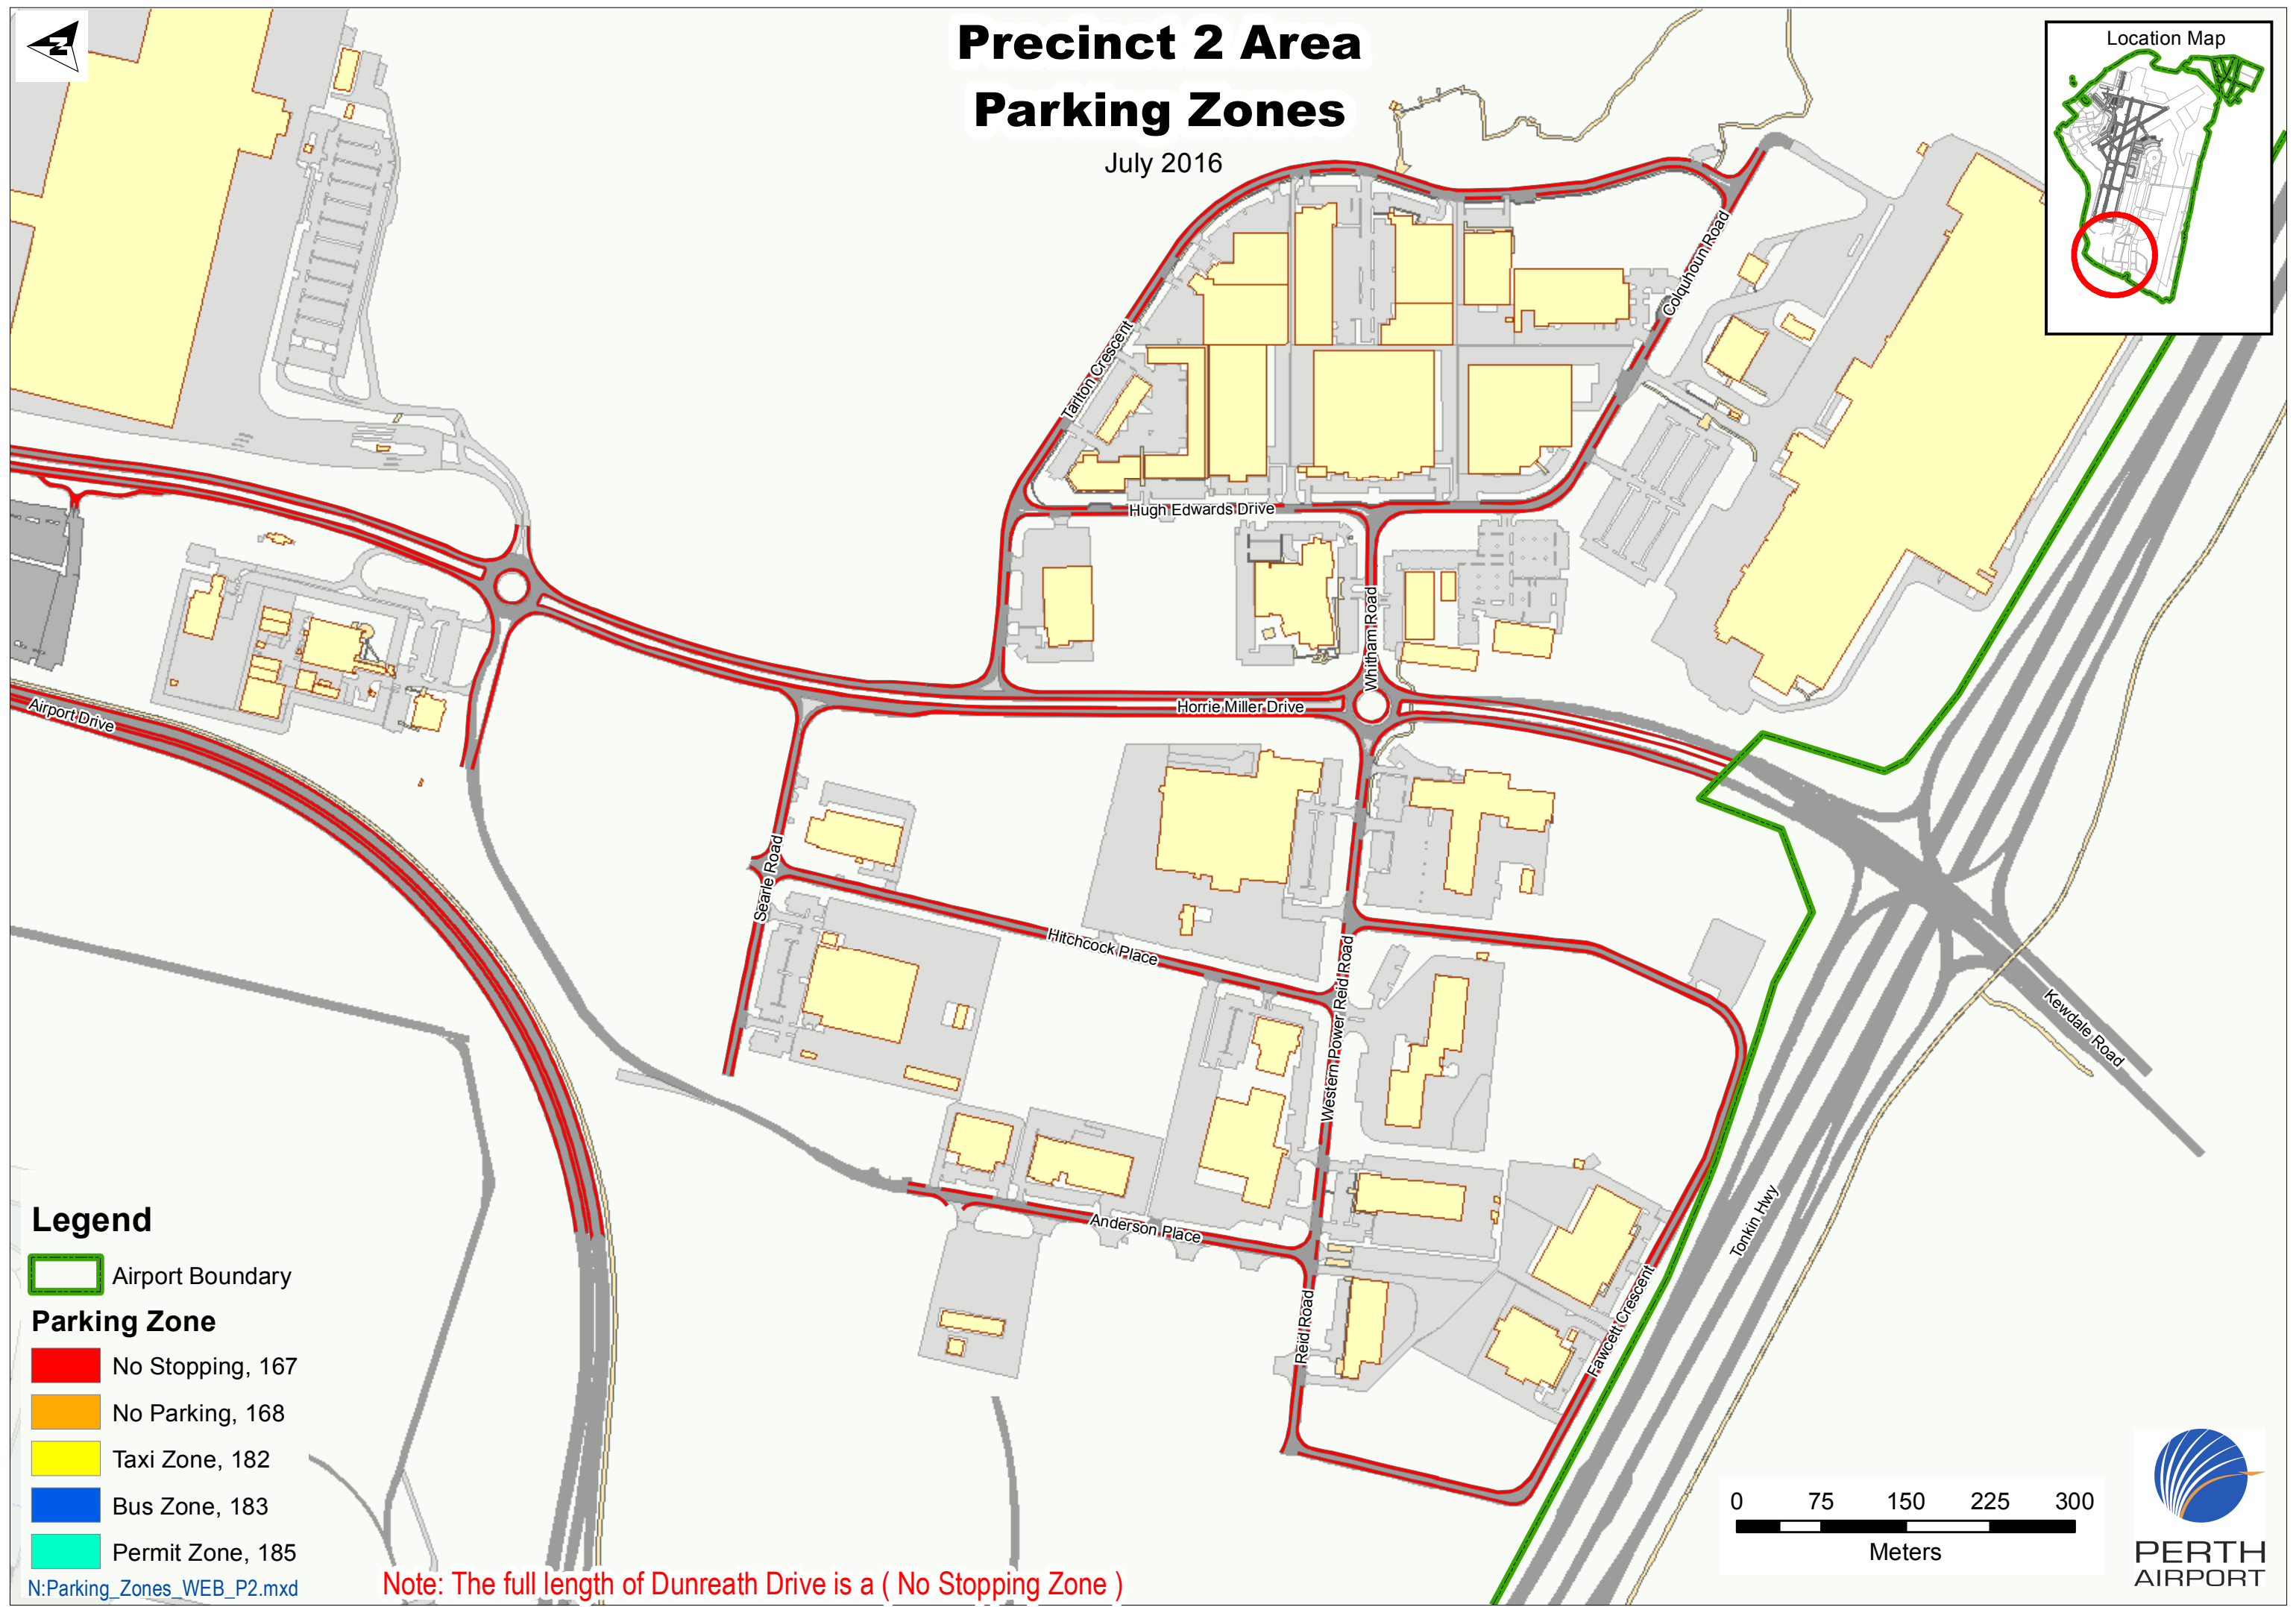

Precinct 2 Area Parking Zones

July 2016

Legend

- Airport Boundary
- Parking Zone**
- No Stopping, 167
- No Parking, 168
- Taxi Zone, 182
- Bus Zone, 183
- Permit Zone, 185

N:\Parking_Zones_WEB_P2.mxd

Note: The full length of Dunreath Drive is a (No Stopping Zone)