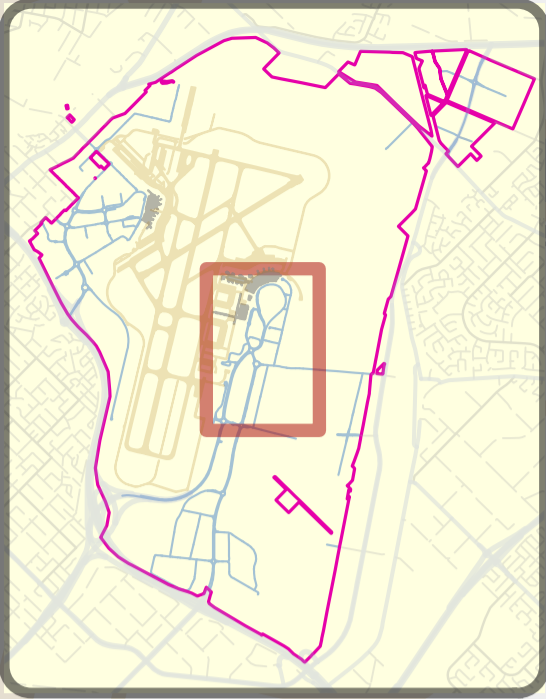

Boud and Tonkin Area - Parking Zones

Parking Zones		Detail	
■	No Stopping		Airport Estate Boundary
■	No Parking		Airport Estate or Major Road
■	Loading Zone		Building
■	Taxi Zone		Carpark
■	Bus Zone		Airfield Runways & Taxiways
■	Permit Zone		Sealed Surfaces
■	30 Min Parking		

Data Sources - Perth Airport, ESRI, Main Roads WA, Data WA
 • Main Roads Western Australia (2025). Road Hierarchy - <https://catalogue.data.wa.gov.au/dataset/mrwa-road-hierarchy> Accessed 4/3/2025
 • Esri Community Maps Contributors, © OpenStreetMap, Microsoft, Esri, TomTom, Garmin, METI/NASA, USGS

Horrie Miller Central Area - Parking Zones

Data Sources - Perth Airport, ESRI, Main Roads WA, Data WA
 • Main Roads Western Australia (2025). Road Hierarchy - <https://catalogue.data.wa.gov.au/dataset/mrwa-road-hierarchy> Accessed 4/3/2025
 • Esri Community Maps Contributors, © OpenStreetMap, Microsoft, Esri, TomTom, Garmin, METI/NASA, USGS

Parking Zones		Detail	
■	No Stopping		Airport Estate Boundary
■	No Parking		Airport Estate or Major Road
■	Loading Zone		Building
■	Taxi Zone		Carpark
■	Bus Zone		Airfield Runways & Taxiways
■	Permit Zone		Sealed Surfaces
■	30 Min Parking		