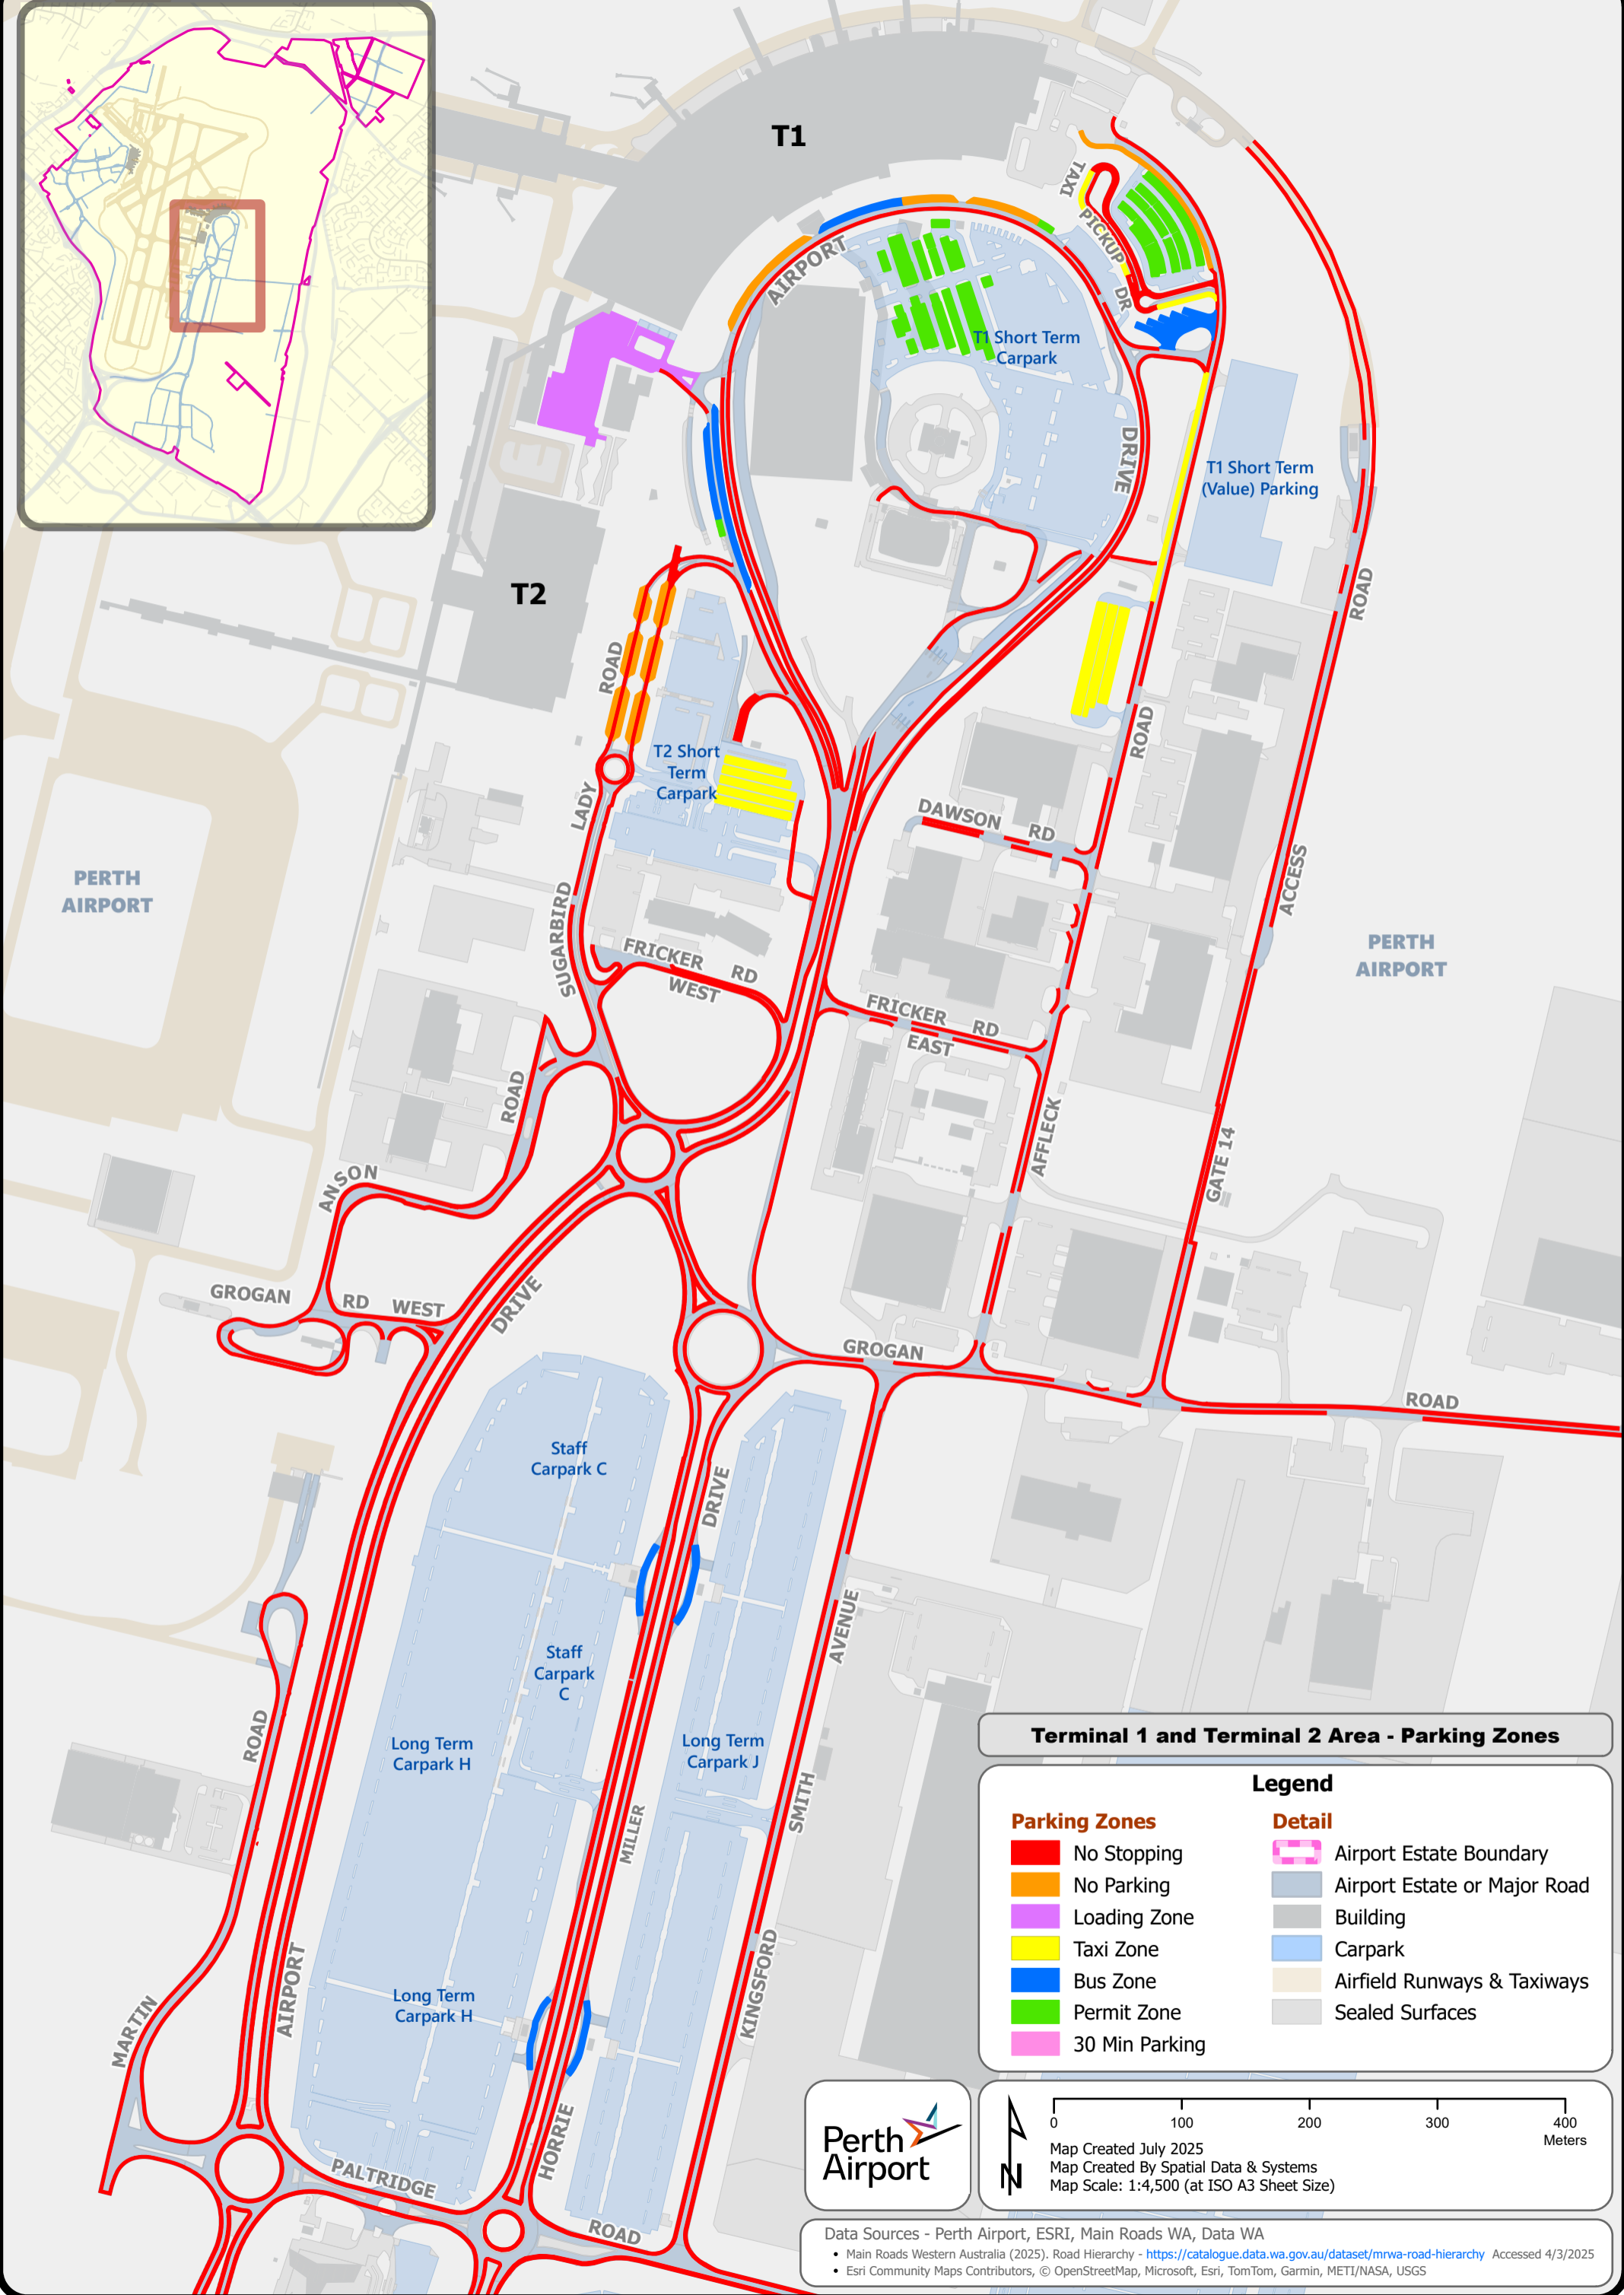

Terminal 4 and Terminal 3 Area - Parking Zones

Parking Zones		Detail	
■	No Stopping		Airport Estate Boundary
■	No Parking		Airport Estate or Major Road
■	Loading Zone		Building
■	Taxi Zone		Carpark
■	Bus Zone		Airfield Runways & Taxiways
■	Permit Zone		Sealed Surfaces
■	30 Min Parking		

Boud and Tonkin Area - Parking Zones

Parking Zones		Detail	
■	No Stopping		Airport Estate Boundary
■	No Parking		Airport Estate or Major Road
■	Loading Zone		Building
■	Taxi Zone		Carpark
■	Bus Zone		Airfield Runways & Taxiways
■	Permit Zone		Sealed Surfaces
■	30 Min Parking		

Parking Zones		Detail	
■	No Stopping		Airport Estate Boundary
■	No Parking		Airport Estate or Major Road
■	Loading Zone		Building
■	Taxi Zone		Carpark
■	Bus Zone		Airfield Runways & Taxiways
■	Permit Zone		Sealed Surfaces
■	30 Min Parking		

Terminal 1 and Terminal 2 Area - Parking Zones

Parking Zones

- No Stopping
- No Parking
- Loading Zone
- Taxi Zone
- Bus Zone
- Permit Zone
- 30 Min Parking

Legend

- Airport Estate Boundary
- Airport Estate or Major Road
- Building
- Carpark
- Airfield Runways & Taxiways
- Sealed Surfaces