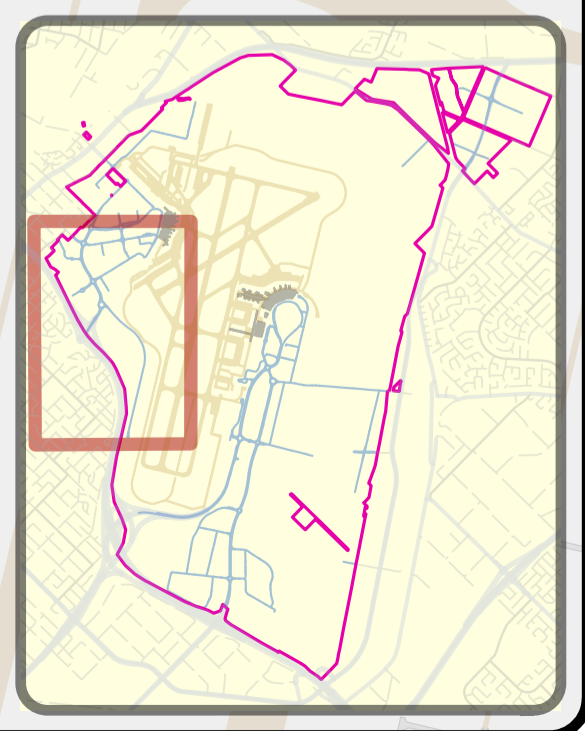

Boud and Tonkin Area - Parking Zones

Parking Zones		Detail	
■	No Stopping		Airport Estate Boundary
■	No Parking		Airport Estate or Major Road
■	Loading Zone		Building
■	Taxi Zone		Carpark
■	Bus Zone		Airfield Runways & Taxiways
■	Permit Zone		Sealed Surfaces
■	30 Min Parking		

Data Sources - Perth Airport, ESRI, Main Roads WA, Data WA
• Main Roads Western Australia (2025). Road Hierarchy - <https://catalogue.data.wa.gov.au/dataset/mrwa-road-hierarchy> Accessed 4/3/2025
• Esri Community Maps Contributors, © OpenStreetMap, Microsoft, Esri, TomTom, Garmin, METI/NASA, USGS