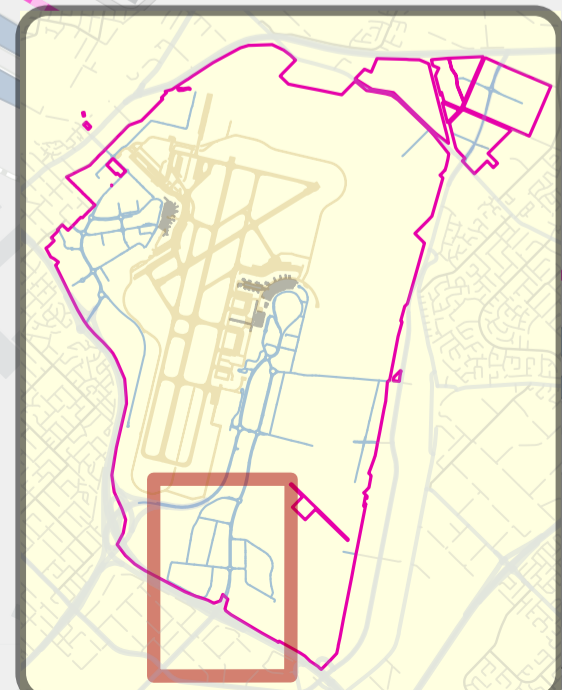

Boud and Tonkin Area - Parking Zones

Parking Zones		Detail	
■	No Stopping		Airport Estate Boundary
■	No Parking		Airport Estate or Major Road
■	Loading Zone		Building
■	Taxi Zone		Carpark
■	Bus Zone		Airfield Runways & Taxiways
■	Permit Zone		Sealed Surfaces
■	30 Min Parking		

Terminal 1 and Terminal 2 Area - Parking Zones

Parking Zones

- No Stopping
- No Parking
- Loading Zone
- Taxi Zone
- Bus Zone
- Permit Zone
- 30 Min Parking

Legend

- Airport Estate Boundary
- Airport Estate or Major Road
- Building
- Carpark
- Airfield Runways & Taxiways
- Sealed Surfaces

Precinct 2 Area - Parking Zones

Legend

Parking Zones

- No Stopping
- No Parking
- Loading Zone
- Taxi Zone
- Bus Zone
- Permit Zone
- 30 Min Parking

Detail

- Airport Estate Boundary
- Airport Estate or Major Road
- Building
- Carpark
- Airfield Runways & Taxiways
- Sealed Surfaces