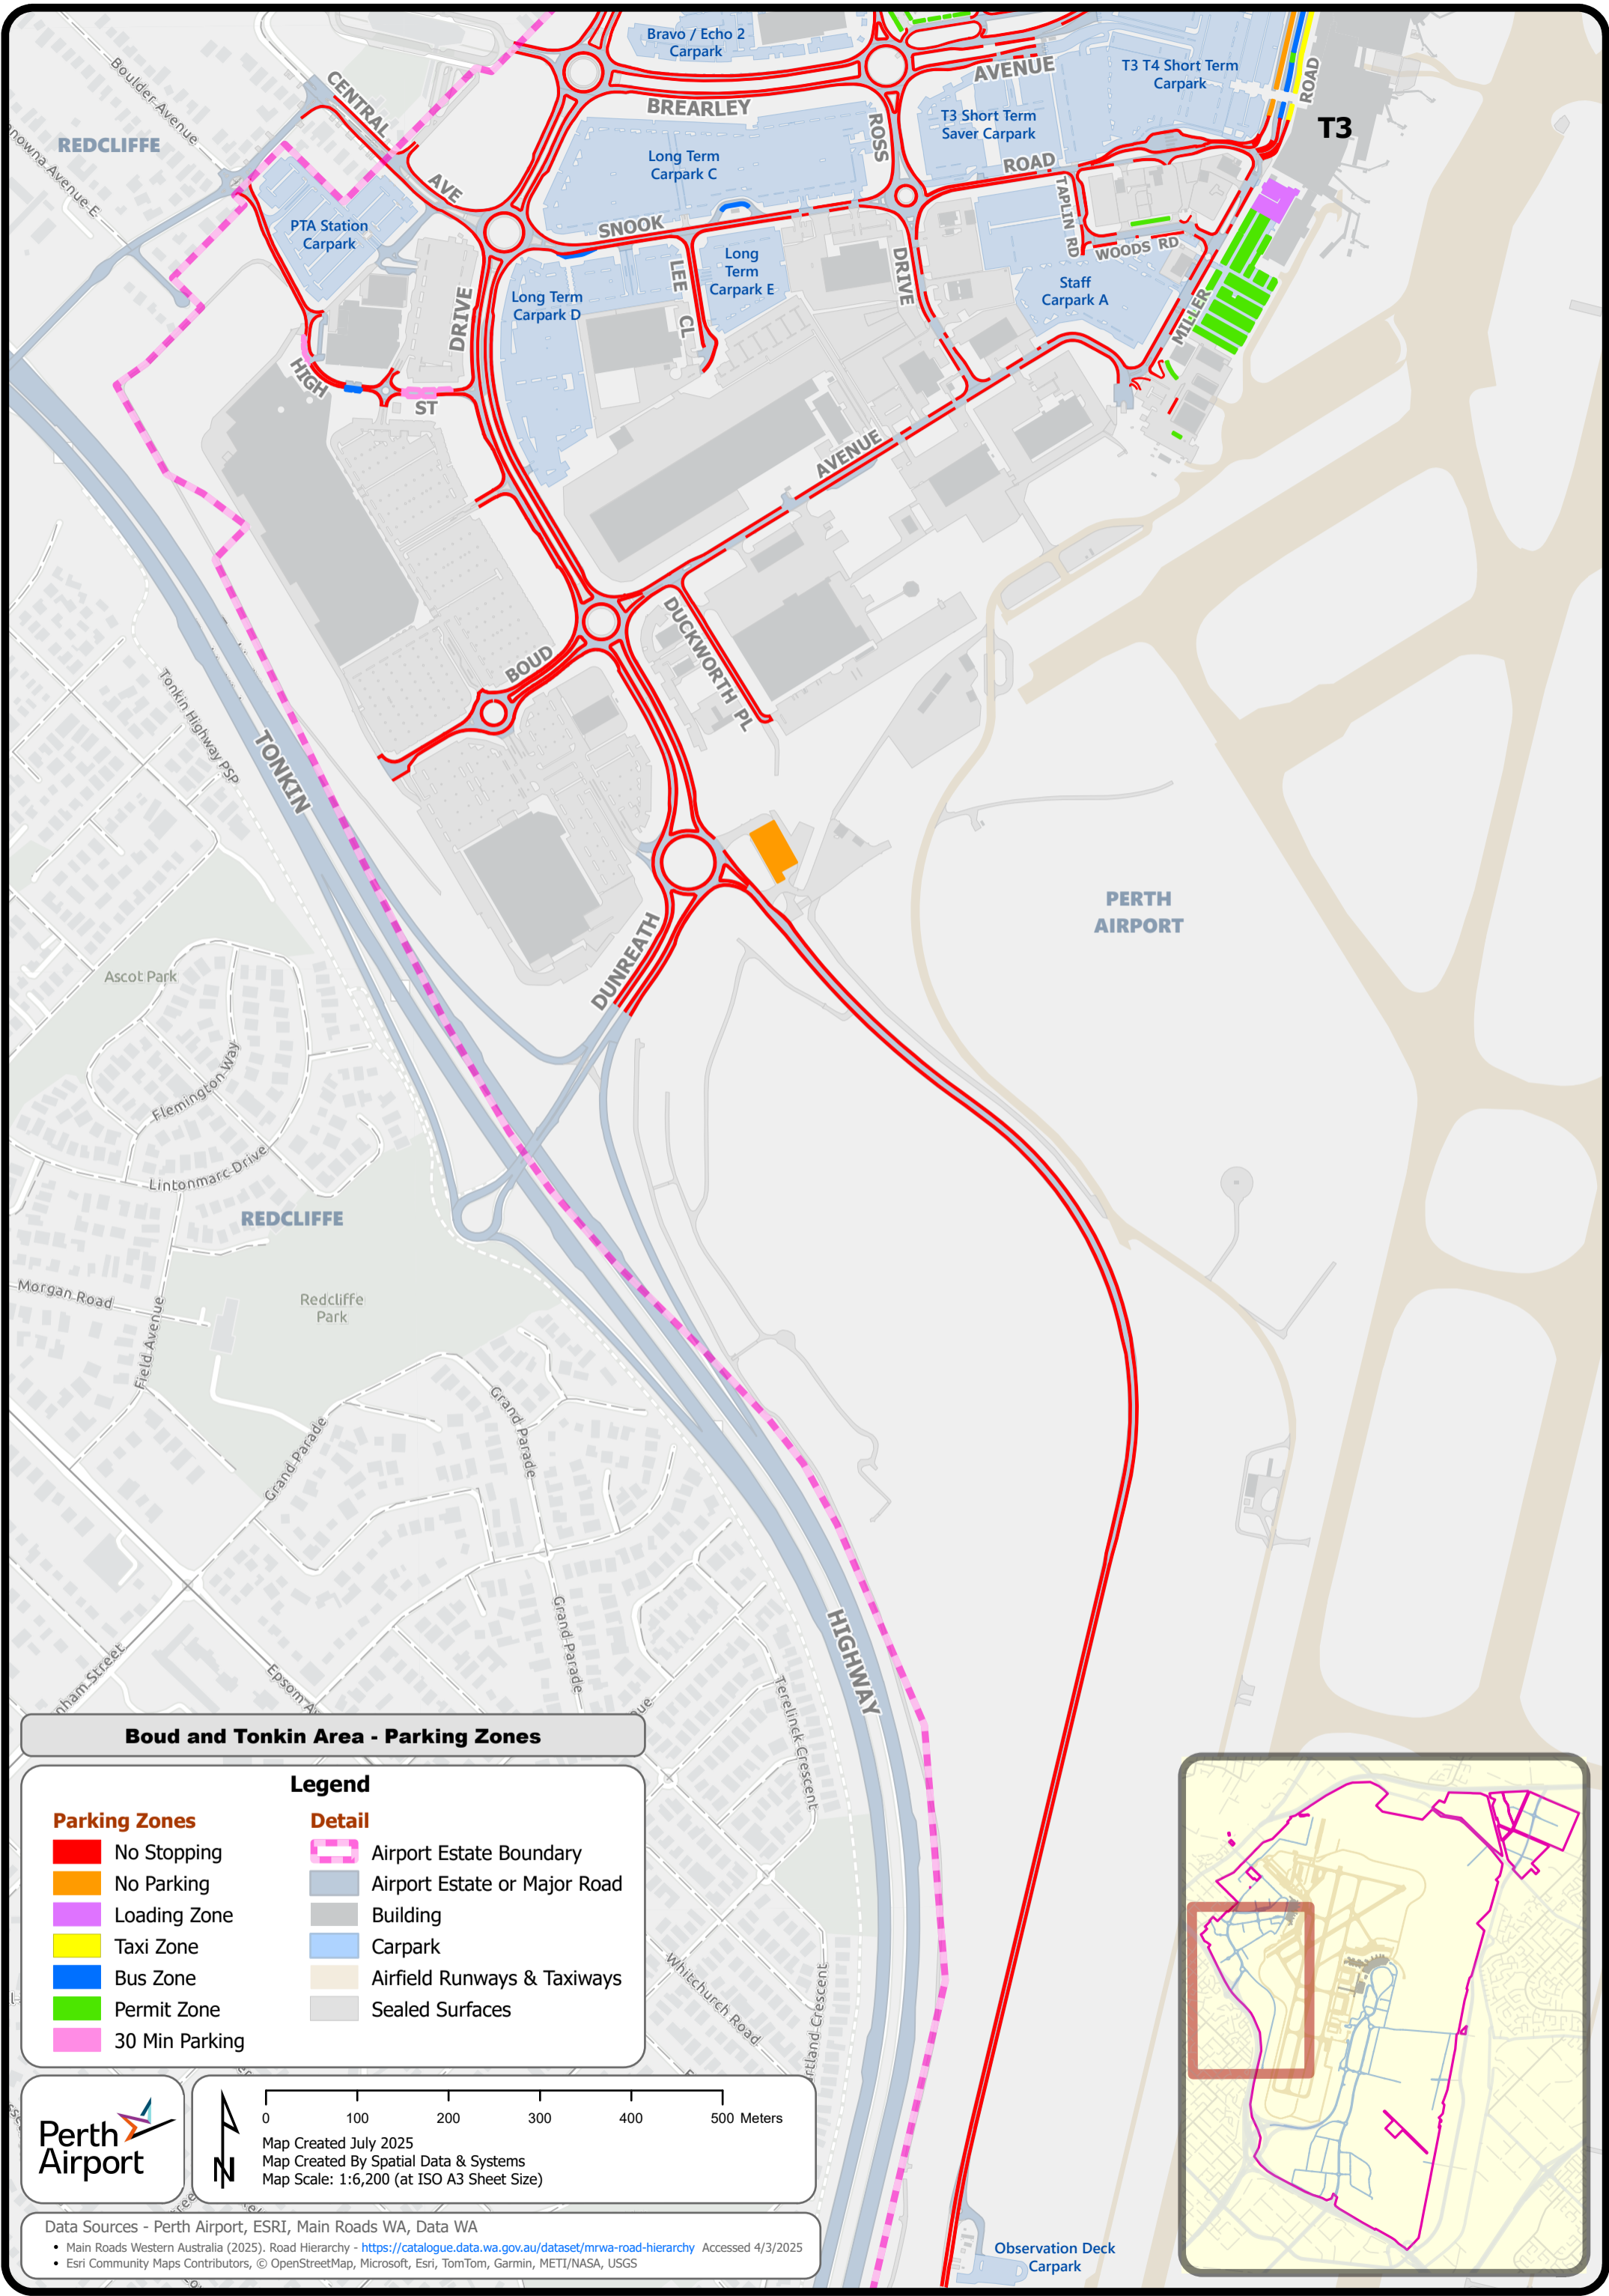

Terminal 4 and Terminal 3 Area - Parking Zones

Parking Zones		Detail	
■	No Stopping		Airport Estate Boundary
■	No Parking		Airport Estate or Major Road
■	Loading Zone		Building
■	Taxi Zone		Carpark
■	Bus Zone		Airfield Runways & Taxiways
■	Permit Zone		Sealed Surfaces
■	30 Min Parking		

Data Sources - Perth Airport, ESRI, Main Roads WA, Data WA
 • Main Roads Western Australia (2025). Road Hierarchy - <https://catalogue.data.wa.gov.au/dataset/mrwa-road-hierarchy> Accessed 4/3/2025
 • Esri Community Maps Contributors, © OpenStreetMap, Microsoft, Esri, TomTom, Garmin, METI/NASA, USGS

Boud and Tonkin Area - Parking Zones

Parking Zones		Detail	
■	No Stopping		Airport Estate Boundary
■	No Parking		Airport Estate or Major Road
■	Loading Zone		Building
■	Taxi Zone		Carpark
■	Bus Zone		Airfield Runways & Taxiways
■	Permit Zone		Sealed Surfaces
■	30 Min Parking		