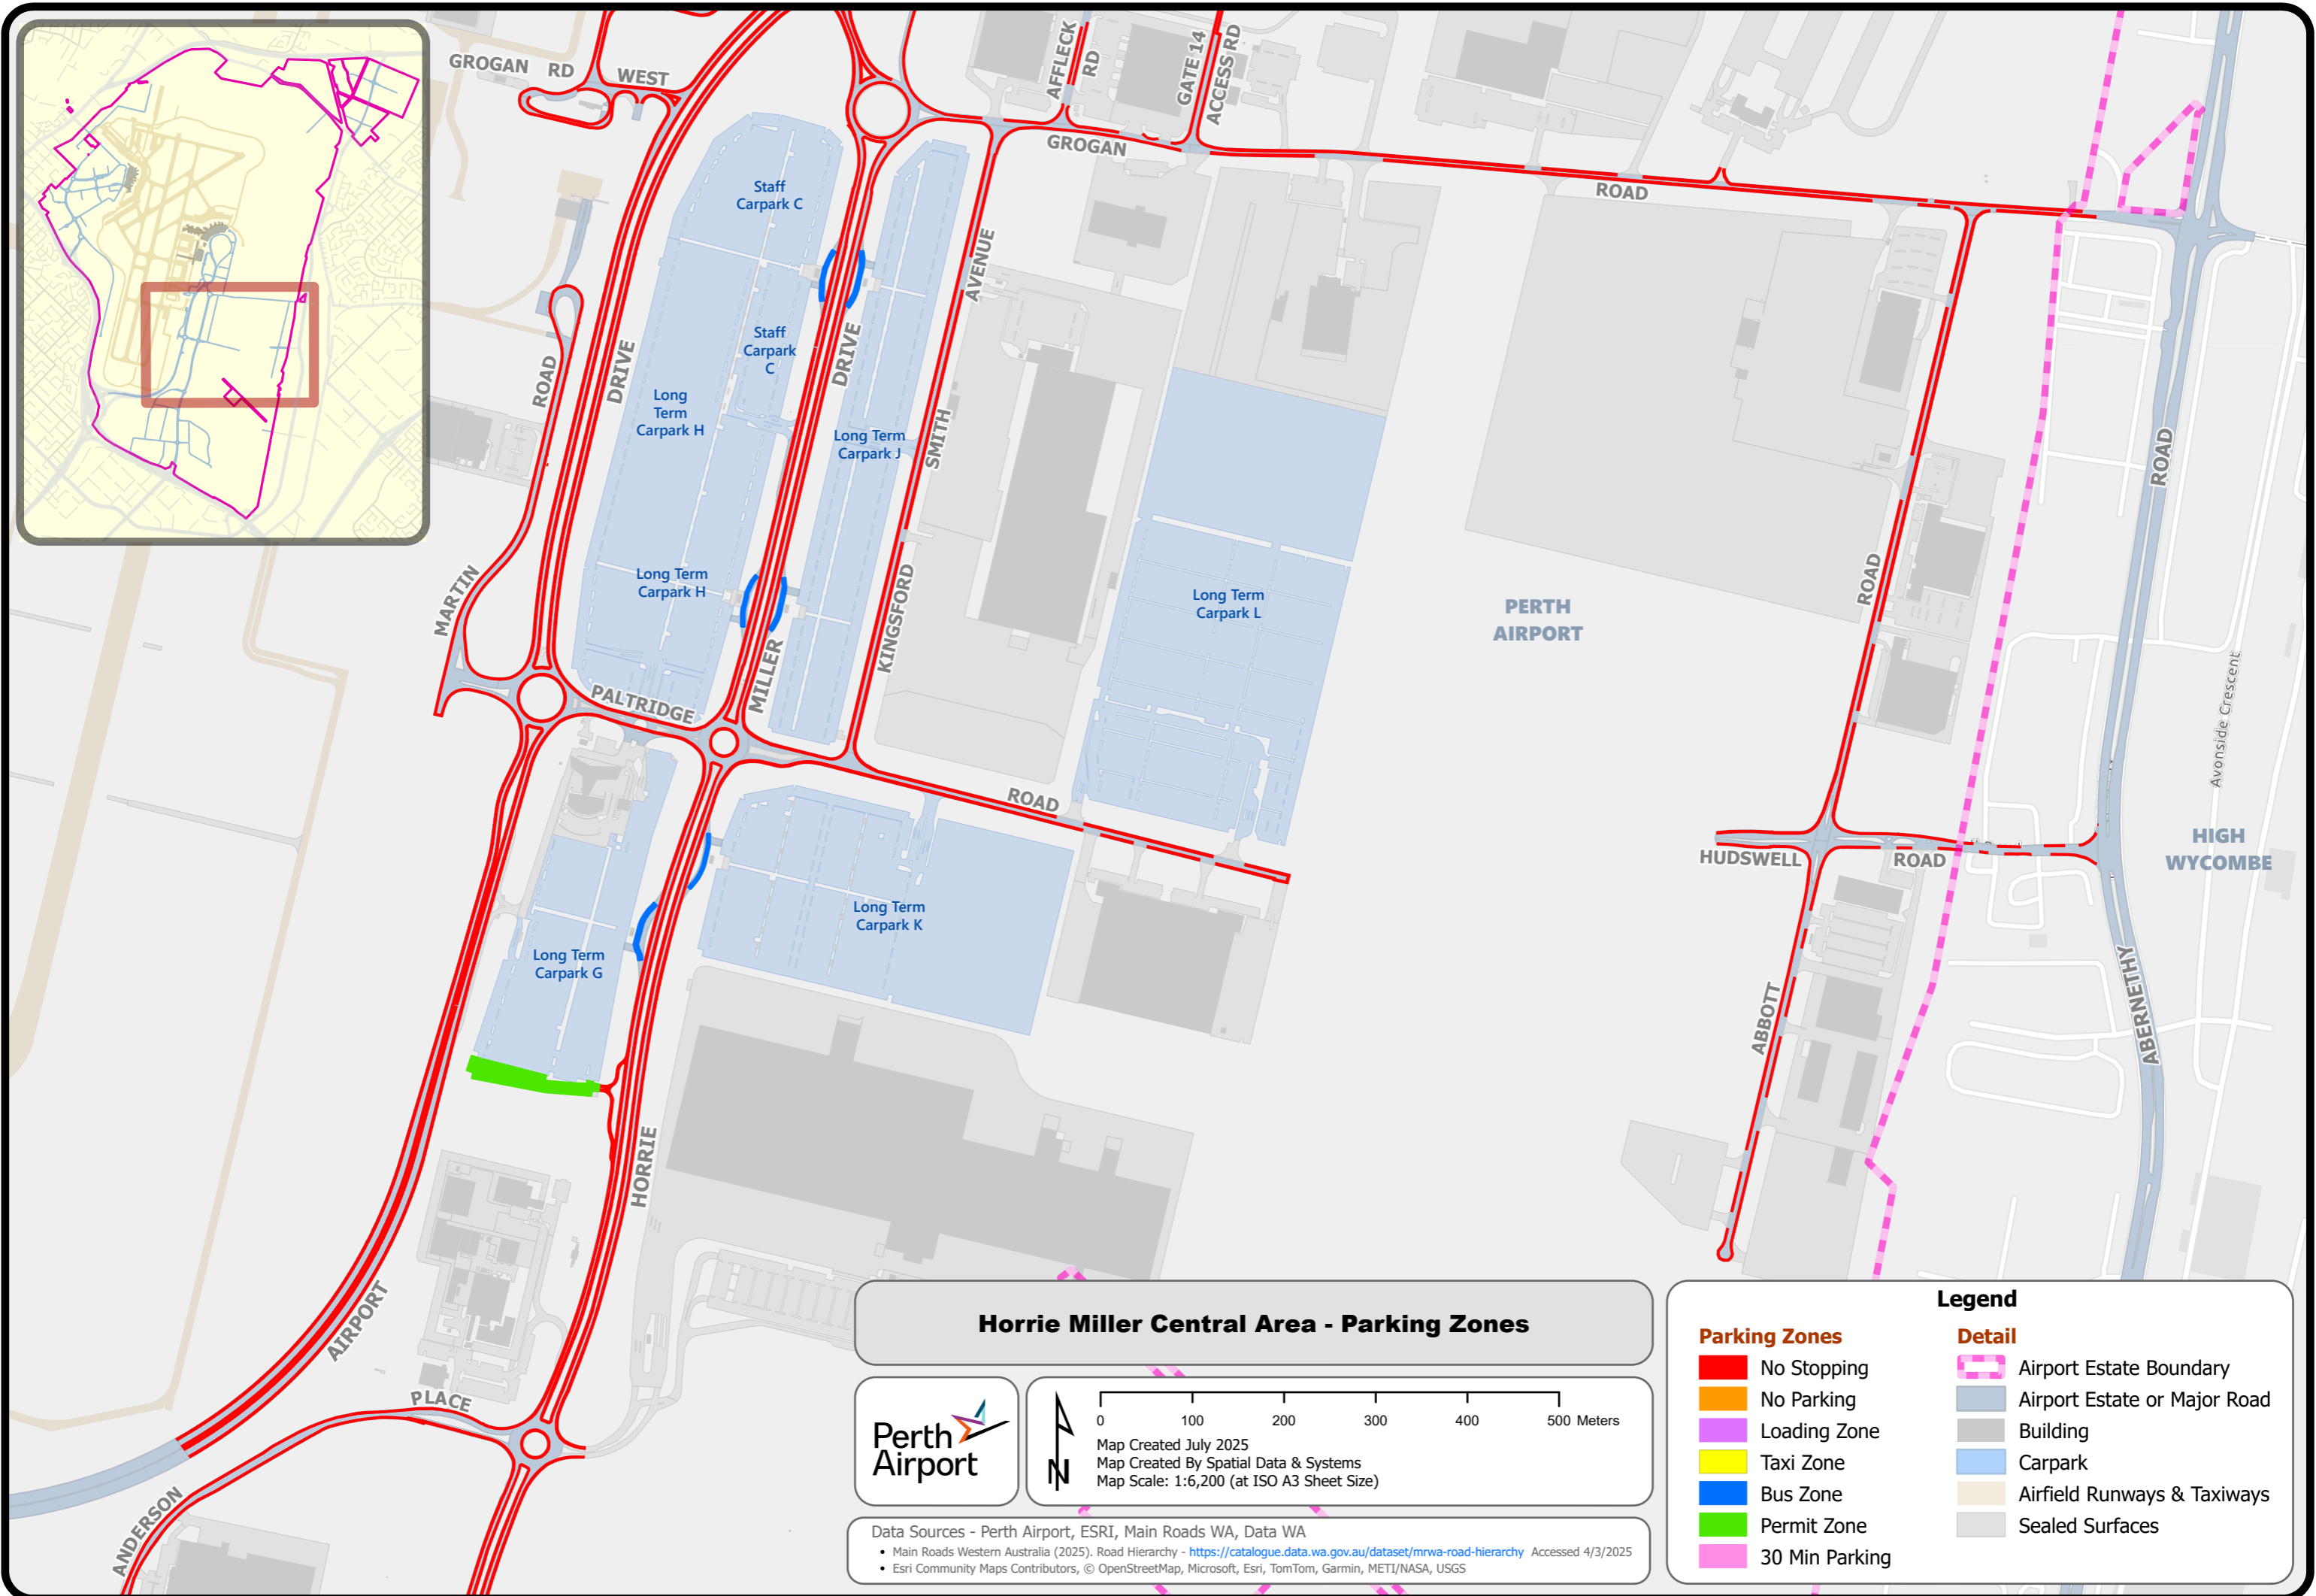

Horrie Miller Central Area - Parking Zones