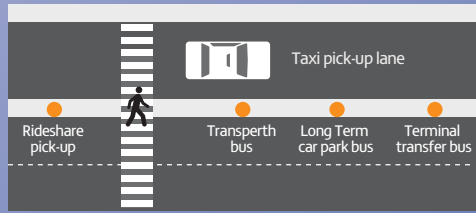

T1 & T2 Parking and transport map

Key

T1 Terminal 1

T2 Terminal 2

SHORTterm PARKING

LONGterm PARKING

Long Term car park bus stop

Long Term car park bus route

Parking entry

ACROD parking bays

T1 & T2 Motorcycle Parking

← To T3 & T4 Domestic Terminals