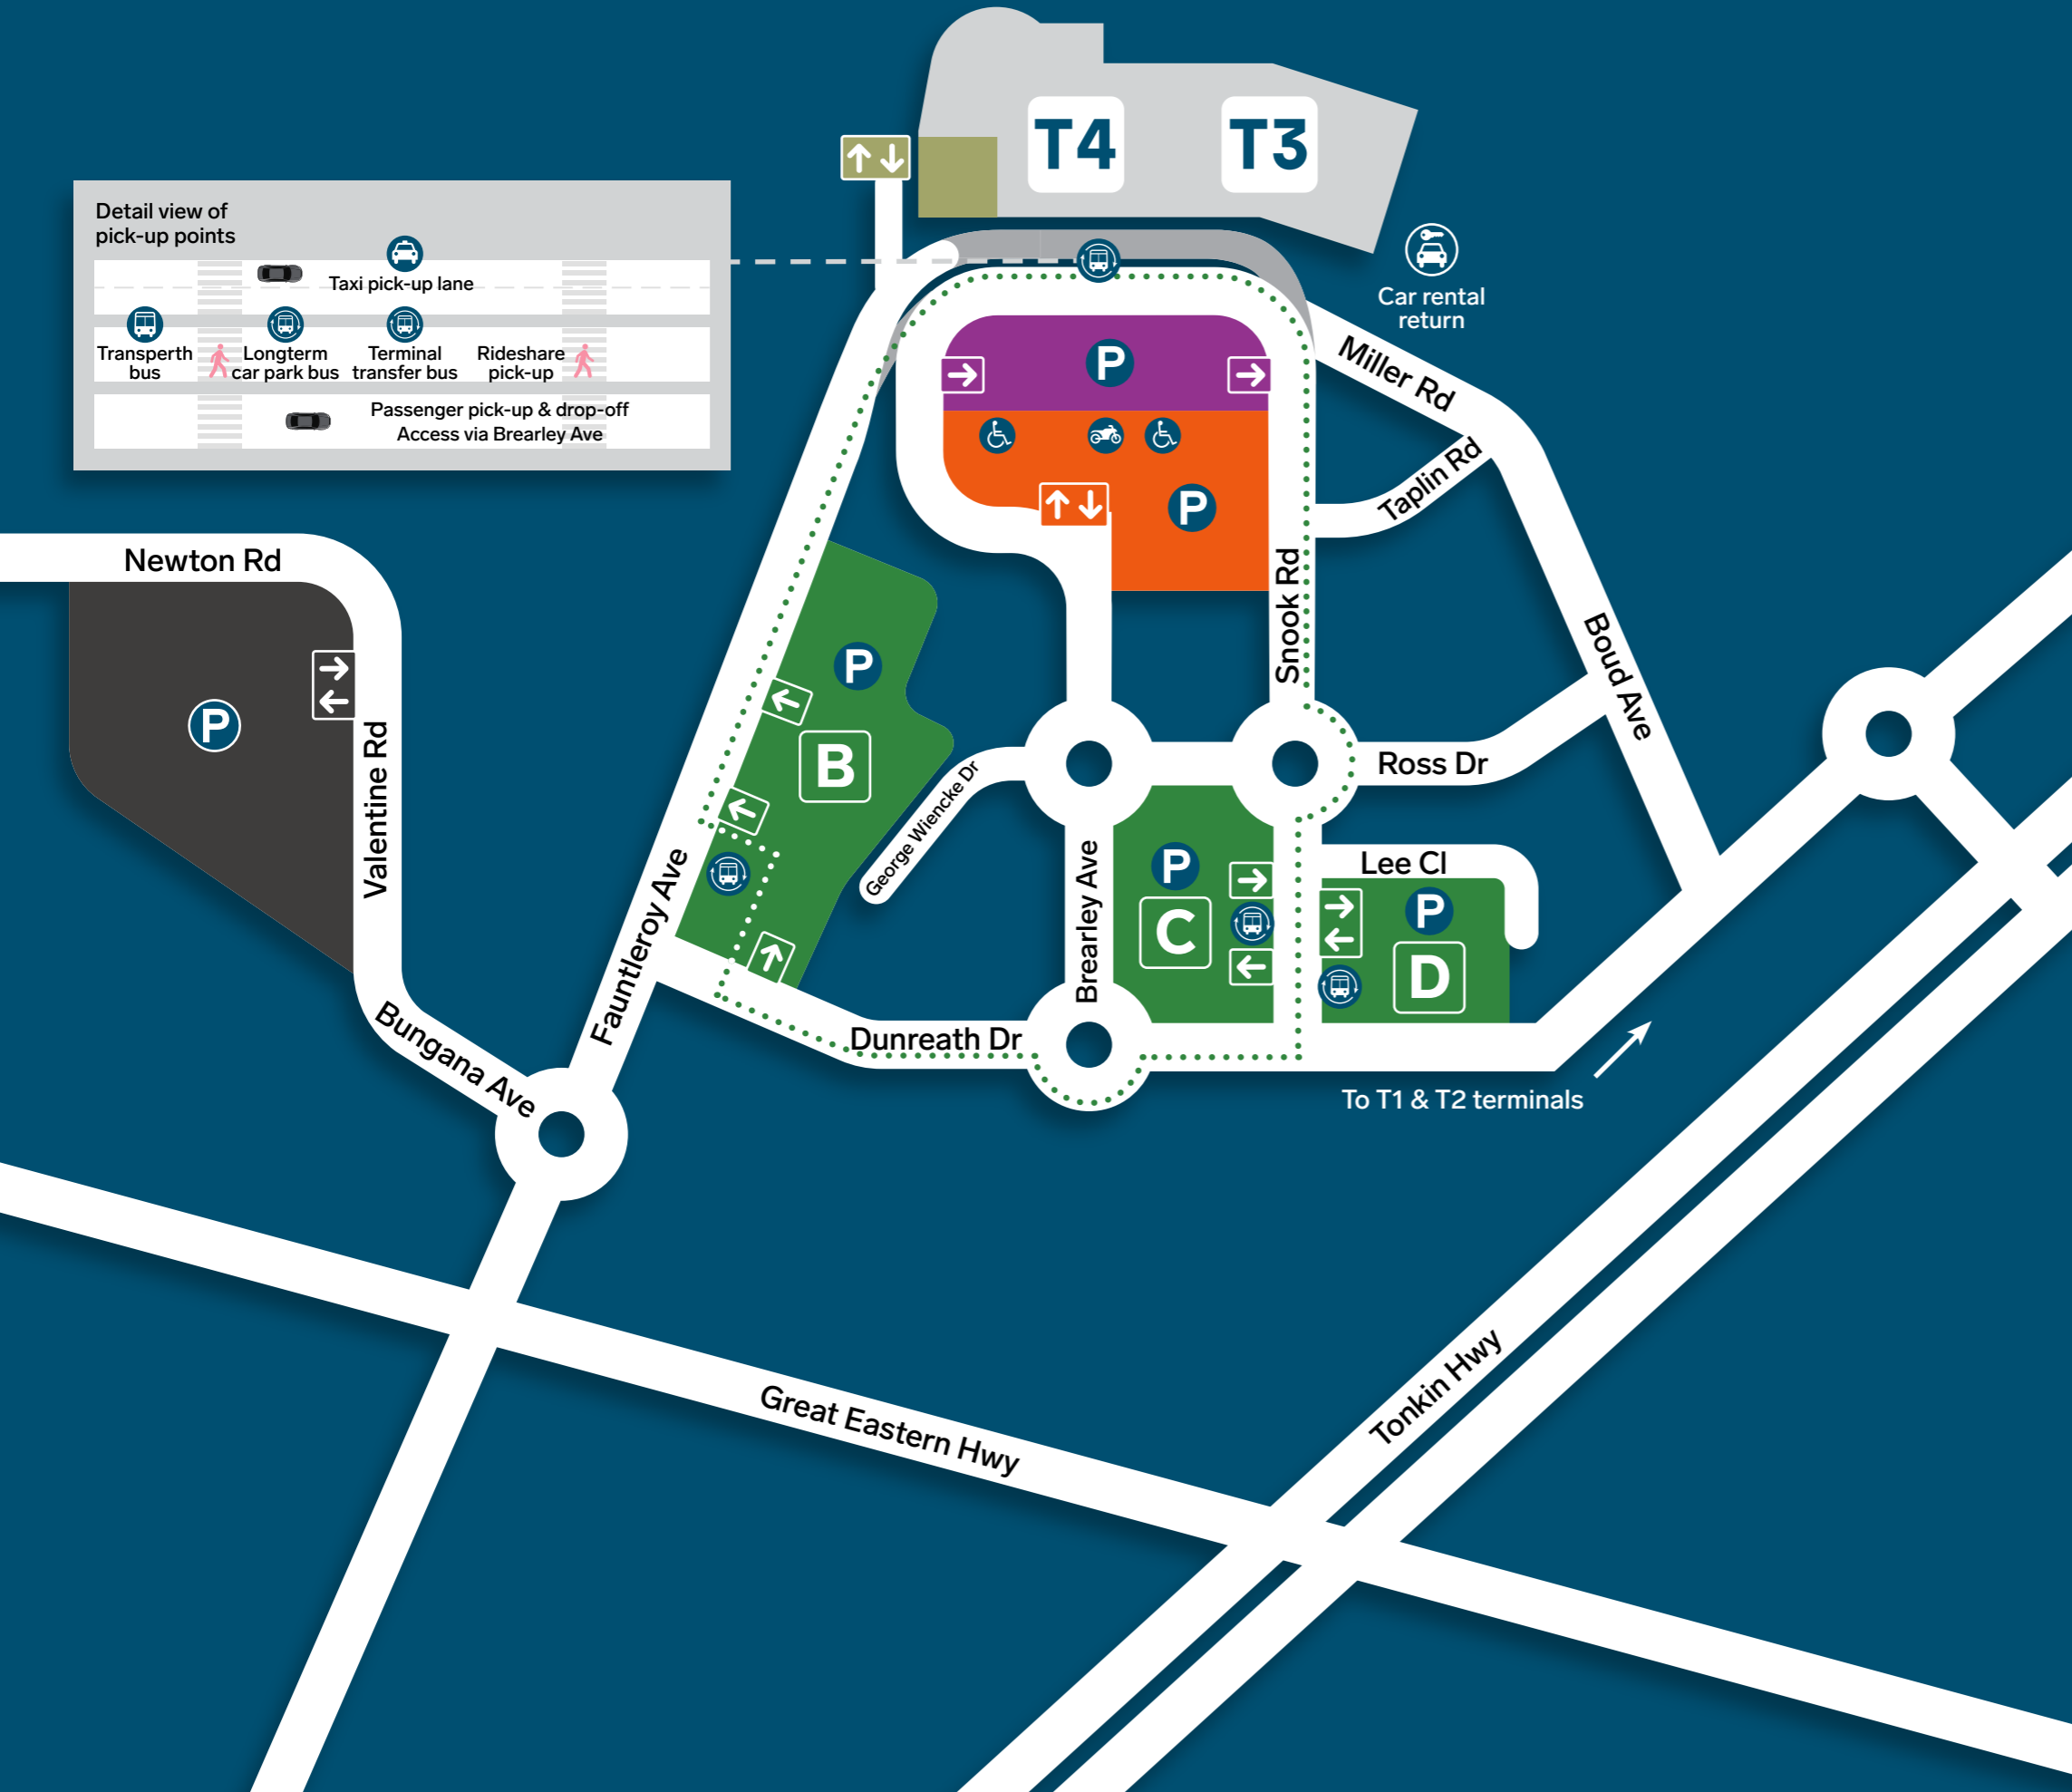

T3 & T4 Parking & Transport

Detail view of pick-up points

PARKING FACILITIES

- ShortTerm
- LongTerm
- FastTrack
- Regional
- Valet

T1 Terminal 1

T2 Terminal 2

P Car park

Parking entry/exit

ACROD parking bays

Motorcycle Parking

Car rental return

Taxi pick-up

Long term car park bus stop

Long term car park bus route